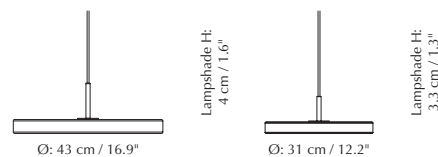

Asteria pendant lamp

Designed by: Søren Ravn Christensen
Materials: Steel, aluminium and acrylic
Specifications: Pendant lamp for indoor use only, 270 cm / 106.3" black textile cord incl.

Asteria medium: 16W LED panel built-in, dimmable with external dimmer, 25000 lighting hours, 3000 k, 1300 lm, CRI 83

Asteria mini: 14W LED panel built-in, dimmable with external dimmer, 25000 lighting hours, 3000 k, 900 lm, CRI 83

Dimensions: Asteria medium ø: 43 cm / 16.9" h: 4 (14) cm / 1.6 (5.5)"
Asteria mini ø: 31 cm / 12.2" h: 3.3 (10.5) cm / 1.3 (4.1)"
Warranty: 10-year warranty against manufacturer defects
Markings: CE, UKCA (for indoor use), IP2X and cETLus certified

Find inspiration on pages 34, 35, 36, 37, 42, 43, 106, 109, 150, 151