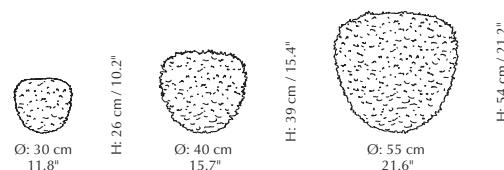

Eos Evia lampshade

Designed by: Søren Ravn Christensen
Materials: Goose feathers, textile and steel
Specifications: Pendant, floor and table lamp, light source max 15W LED E27 / E26 (not included)
Dimensions: Eos Evia mini ø: 30 cm / 11.8" h: 26 cm / 10.2"
Eos Evia medium ø: 40 cm / 15.7" h: 39 cm / 15.4"
Eos Evia large ø: 55 cm / 21.6" h: 54 cm / 21.2"

Find inspiration on page 147