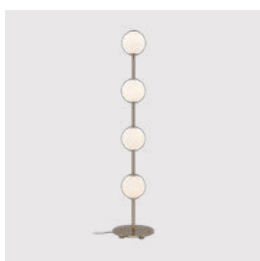

Audrey pendant lamp

Designed by: Søren Ravn Christensen
Materials: Steel, aluminium, PC, ABS and opal glass
Specifications: Pendant lamp for indoor use only, 2.7 m black cord incl.

Audrey 1: 11W LED panel built-in, dimmable with external dimmer, 50000 lighting hours, 2700 k, 470 lm, CRI 91

Audrey 2: 18W LED panel built-in, dimmable with external dimmer, 50000 lighting hours, 2700 k, 960 lm, CRI 91

Audrey 3: 23W LED panel built-in, dimmable with external dimmer, 50000 lighting hours, 2700 k, 1290 lm, CRI 91

Audrey 4: 28W LED panel built-in, dimmable with external dimmer, 50000 lighting hours, 2700 k, 1600 lm, CRI 91

Dimensions: Audrey 1 ø: 12 cm / 4.7" h: 22.5 cm / 8.9"
Audrey 2 ø: 12 cm / 4.7" h: 49 cm / 19.3"
Audrey 3 ø: 12 cm / 4.7" h: 76.5 cm / 30.1"
Audrey 4 ø: 12 cm / 4.7" h: 103 cm / 40.6"

Warranty: 10-year warranty against manufacturer defects
Markings: CE, UKCA (for indoor use) and IP2X