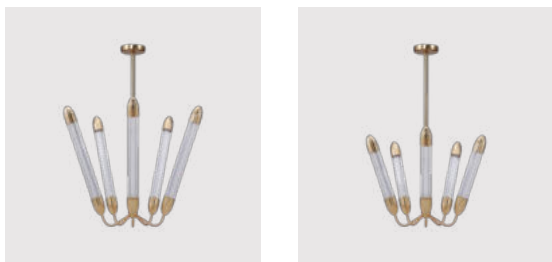

More specifications

Lemon Squeeze ceiling lamp

Designed by: Søren Ravn Christensen
Materials: Steel, glass and PMMA
Specifications: Pendant lamp, light source max 15W LED E27 (not included)
Dimensions: Long penta ø: 85.6 cm / 33.7" h: 99-154 cm / 39-60.6"
Short penta ø: 68.8 cm / 27.1" h: 97.5-152.5 cm / 38.4-60"
Warranty: 10-year warranty against manufacturer defects
Markings: CE and UKCA (for indoor use)