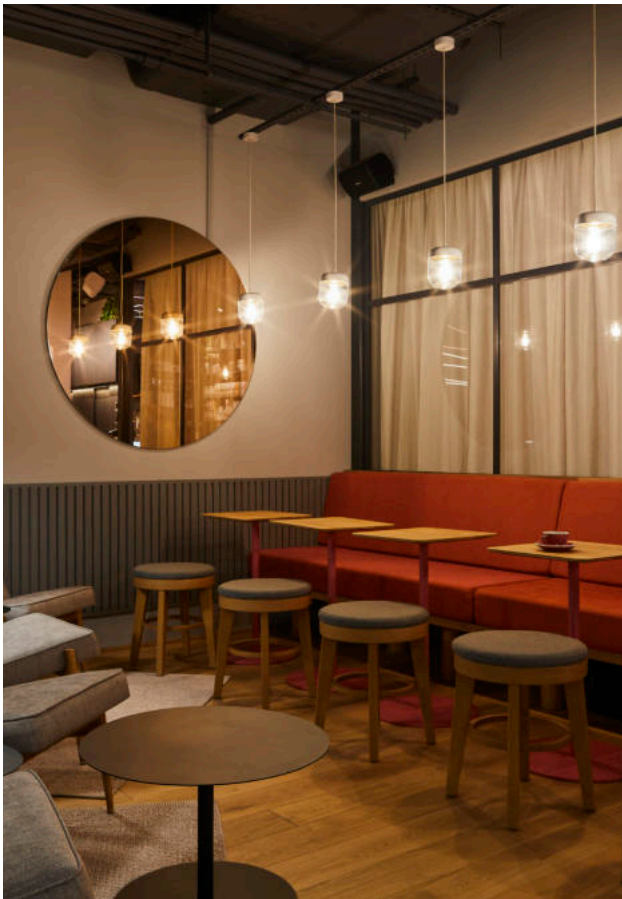

Warszaw, Poland

Coffeedesk

Type: Cafe
Photographer: Coffeedesk
Year: 2023

Products

Acorn