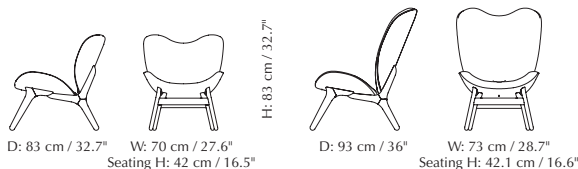

H: 106 cm / 41.7"