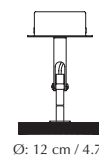

H: 14.1 / 17.8 cm
5.6 / 7"

Ø: 12 cm / 4.7"