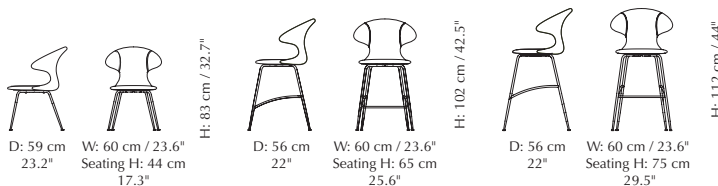

More specifications

chair

Curious

Designed by: Luigi Vittorio Cittadini
Materials: Plywood with oak veneer and steel
Specifications: Add cushion to create a new look and style for the design and find the perfect match for your home. This chair is sold with or without cushion. Curious dining chair is stackable with a maximum of 8 chairs, without cushions. Fabric specifications for the cushions on pages 207 and 209.
Dimensions: Dining chair h: 77.5 cm / 30.6" w: 44.5 cm / 17.5" d: 48 cm / 18.9"
Counter stool h: 88.7 cm / 34.9" w: 49 cm / 19.3" d: 51 cm / 20"
Bar stool h: 98.7 cm / 38.8" w: 49.5 cm / 19.5" d: 52 cm / 20.5"
Certifications: Global Recycled Standard STANDARD 100 by OEKO-TEX®

Find inspiration on pages 5, 13, 24, 25, 58, 59, 104, 105, 107, 108, 109, 110, 111, 130, 131, 134, 135, 156, 157, 162, 163

More specifications

chair

counter stool

bar stool

Time Flies

Designed by: Jonas Søndergaard
Materials: 100% recycled polyester and steel
Specifications: Combine various textiles, colours and legs to get the exact design you desire. Fabric specifications for the cushions on pages 207 and 209.
Dimensions: Dining chair h: 83 cm / 32.7" w: 60 cm / 23.6" d: 59 cm / 23.2"
Counter stool h: 102 cm / 42.5" w: 60 cm / 23.6" d: 56 cm / 22"
Bar stool h: 112 cm / 44" w: 60 cm / 23.6" d: 56 cm / 22"
Tests: EN 16139 Furniture – Seating (Level 1)
ANSI/BIFMA X5.4 – Public and Lounge Seating
Certifications: Global Recycled Standard STANDARD 100 by OEKO-TEX®

Find inspiration on pages 14, 16, 18, 19, 20, 23, 56, 57, 80, 101, 106, 113, 116, 119, 122