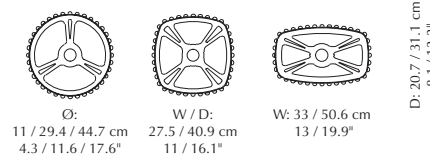

Komorebi lampshade

Designed by: Magnus Nero & Ingemar Jönsson
Materials: Solid oak and polyester
Specifications: Pendant, floor and table lamp, light source max 15W LED E27 / E26 (not included)
Dimensions: Komorebi large ø: 44.7 cm / 17.6" h: 26 cm / 10.2"
h: 26 cm / 10.2" w: 40.9 cm / 16.1" d: 40.9 cm / 16.1"
h: 26 cm / 10.2" w: 50.6 cm / 19.9" d: 31.1 cm / 12.2"
Komorebi medium ø: 29.4 cm / 11.6" h: 26 cm / 10.2"
h: 26 cm / 10.2" w: 27.5 cm / 11" d: 27.5 cm / 11"
h: 26 cm / 10.2" w: 33 cm / 13" d: 20.7 cm / 8.1"
Komorebi mini ø: 11 cm / 4.3" h: 26 cm / 10.2"

Find inspiration on pages 19, 63