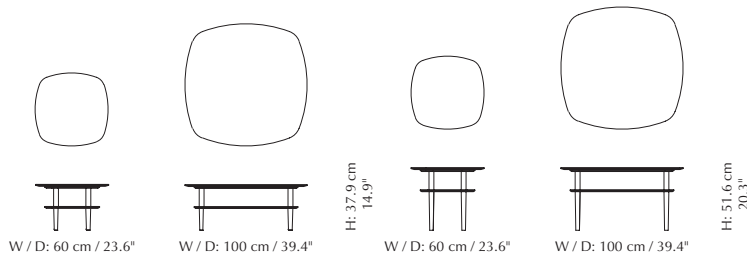

More specifications

Hang Out coffee table

Designed by: Jonas Søndergaard
Materials: Solid oak, MDF, steel and leather (artificial)
Specifications: Fabric specifications on page 207
Dimensions: ø: 80 cm / 31.5" h: 48.9 cm / 19.3"

Find inspiration on pages 62, 82, 144, 146, 147, 158