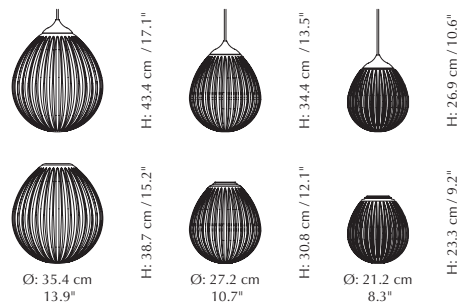

Find inspiration on pages 113, 122

H: 11 cm / 4.3"

Acorn pendant lampshade

Designed by: Jacob Rudbeck
Materials: Acorn black and white: Glass and silicone
 Acorn smoked steel and amber brass: Glass and aluminium
Specifications: Pendant lamp, light source max 15W LED E27 / E26 (not included)
Dimensions: ø: 14 cm / 5.5" h: 16 cm / 6.3"

Find inspiration on pages 20, 38, 39

More specifications

Around The World lampshade

Designed by: Luigi Vittorio Cittadini
Materials: Opal glass and steel
Specifications: Pendant, floor and table lamp, light source max 15W LED E27 / E26 (not included)
Dimensions: Around The World large ø: 35.4 cm h: 38.7 / 43.4 cm ø: 13.9" h: 15.2 / 17.1"
 Around The World medium ø: 27.2 cm h: 30.8 / 34.4 cm ø: 10.7" h: 12.1 / 13.5"
 Around The World mini ø: 21.2 cm h: 23.3 / 26.9 cm ø: 8.3" h: 9.2 / 10.6"

Find inspiration on pages 24, 73, 106

More specifications

Aluvia lampshade

Designed by: UMAGE Design Team
Materials: Aluminium, polypropylene and polycarbonate
Specifications: Aluvia medium: Pendant lamp, light source max 15W LED E27 / E26 (not included)
 Aluvia mini: Pendant, floor and table lamp, light source max 15W LED E27 / E26 (not included)
Dimensions: Aluvia medium ø: 59 cm / 23.2" h: 48 cm / 18.9"
 Aluvia mini ø: 40 cm / 15.7" h: 30 cm / 11.8"