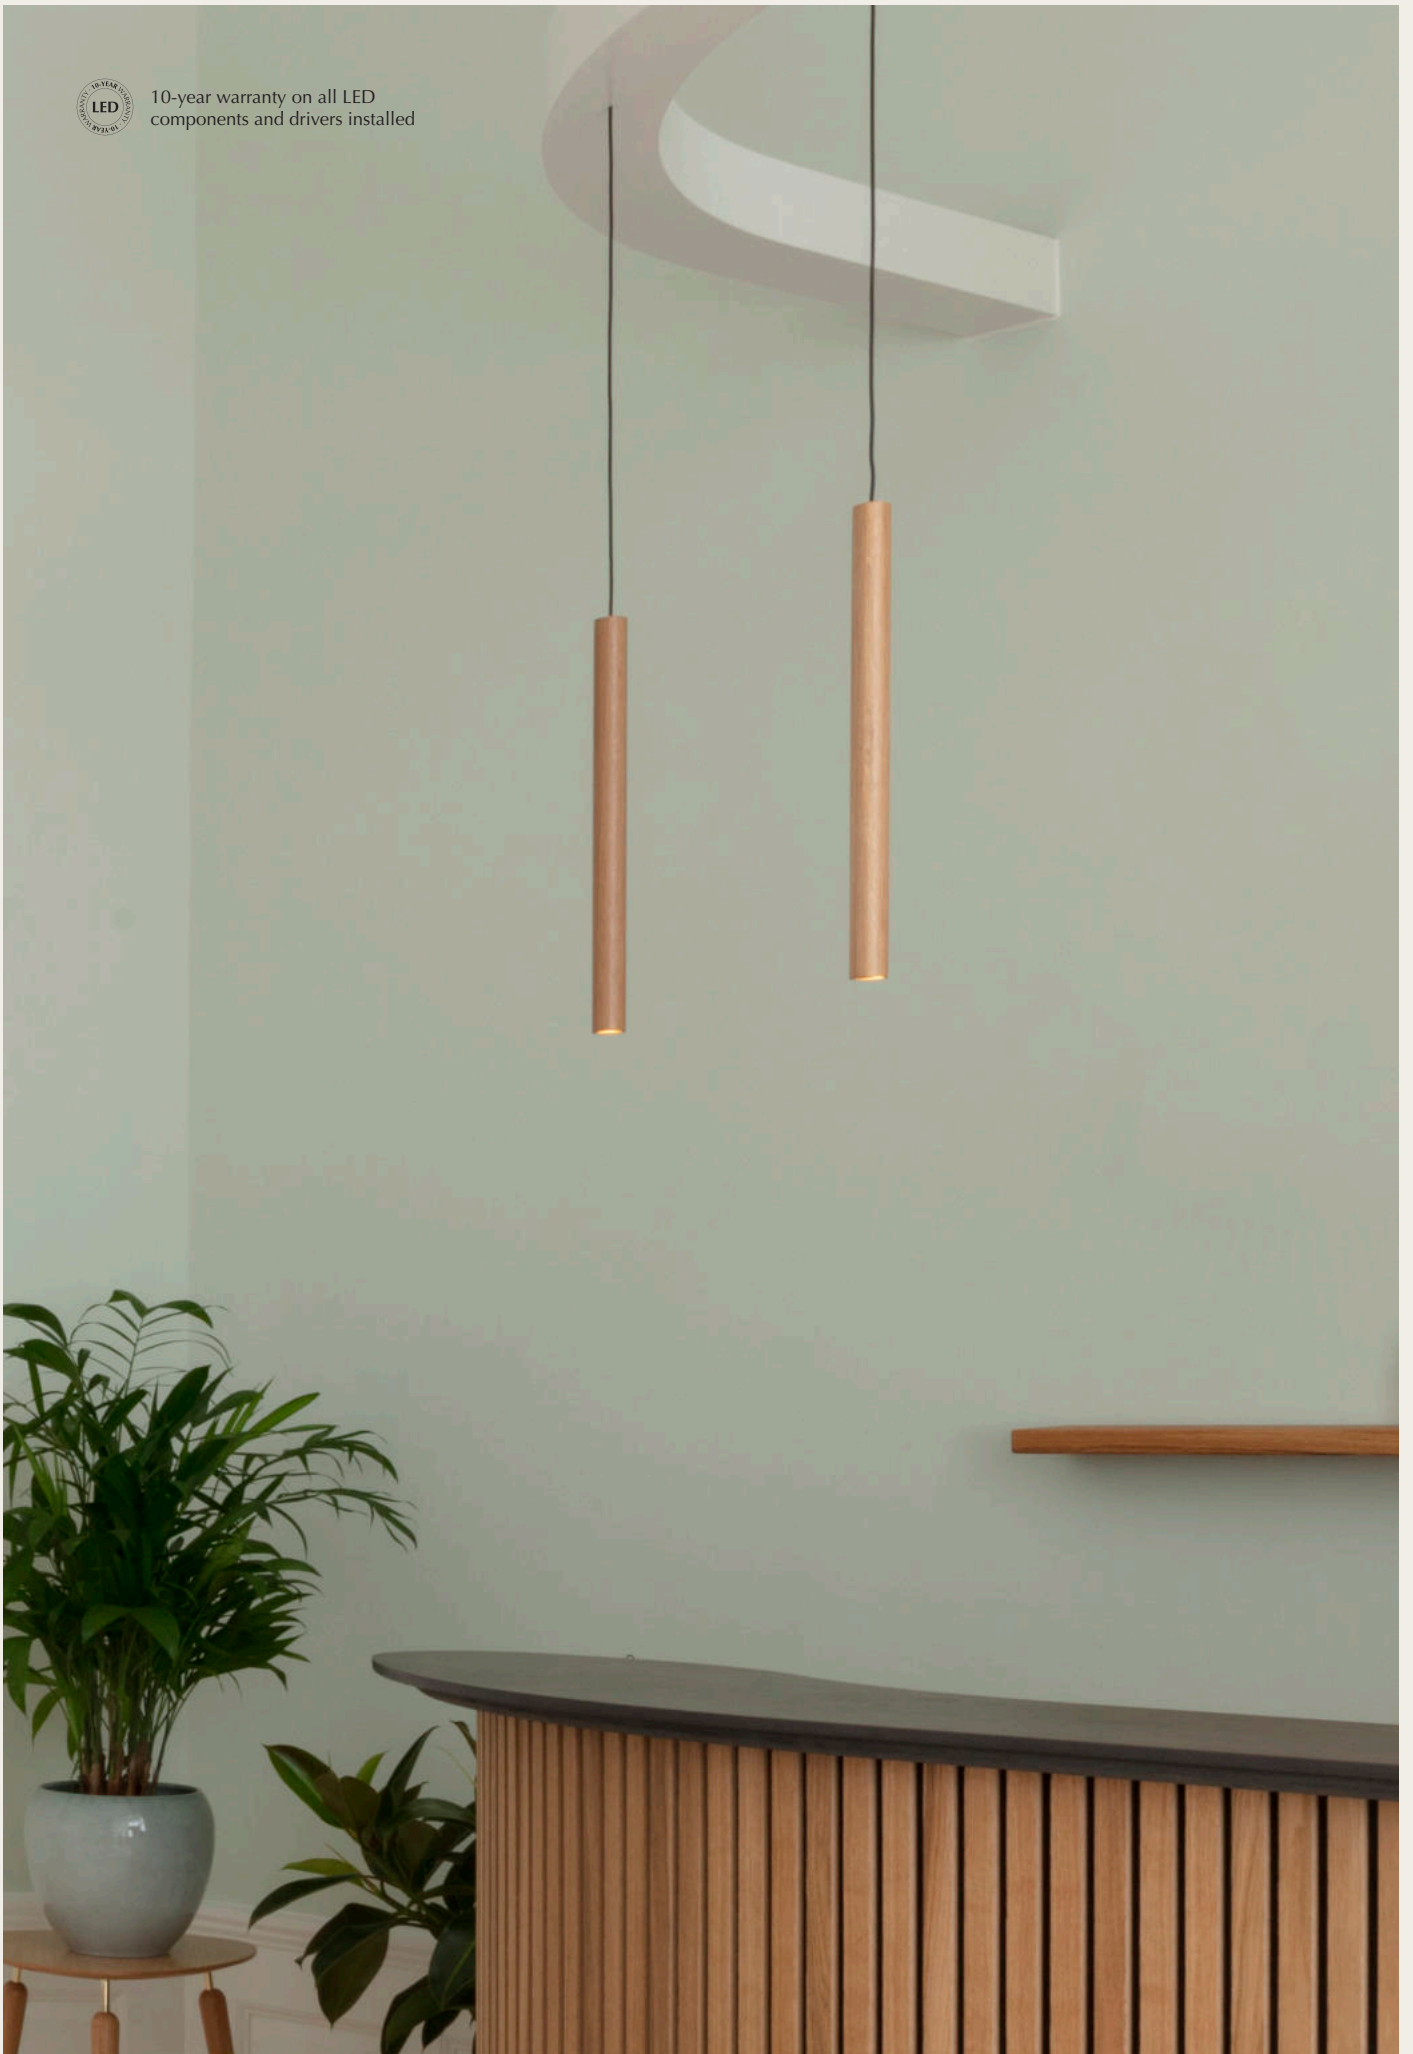

10-year warranty on all LED components and drivers installed