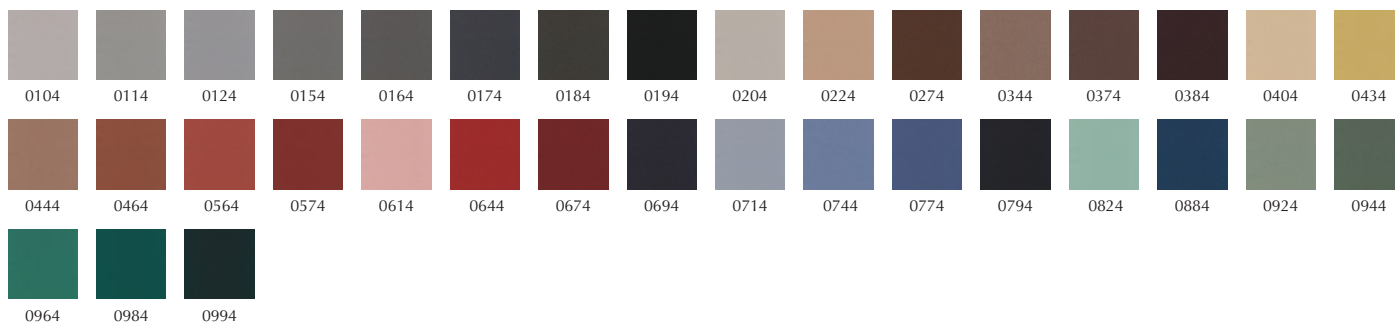

Remix 3 | Fabric from Kvadrat

Remix 3 is an elegant upholstery textile distinguished by exceptional depth of colour, designed by Giulio Ridolfo. It comes in 23 new hues, adding to an already expansive palette which now offers a total of 72 sophisticated colourways. Remix 3 looks unicoloured from a distance but reveals subtle details and colour contrasts when viewed close-up. The textile features a tight, minimalistic weave, and derives its lively colour play from a combination of two different mélangé yarns, which each combine up to three hues. The new colours – carefully selected from 2600 samples – are inspired by an extensive study of traditional Indigo dyeing undertaken by Giulio Ridolfo on his travels. Centred around deep combinations of blues and rich natural reds, they also include subtly coloured neutrals.