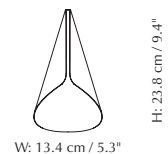

Faraday pendant lampshade

Designed by: Jonas Søndergaard
Materials: Steel and opal glass
Specifications: Pendant lamp, light source max 15W LED E27 / E26 (not included)
Dimensions: Faraday large ø: 60 cm / 23.6" h: 26 cm / 10.2"
Faraday medium ø: 45 cm / 17.7" h: 21.8 cm / 8.4"