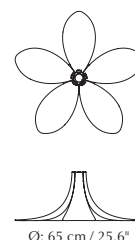

Find inspiration on pages 19, 63

More specifications

Jazz lampshade

Designed by: Magnus Nero & Ingemar Jönsson
Material: Oak 3D veneer
Specifications: Pendant, floor and table lamp, light source max 15W LED E27 / E26 (not included)
Dimensions: ø: 65 cm / 25.6" h: 24 cm / 9.4"