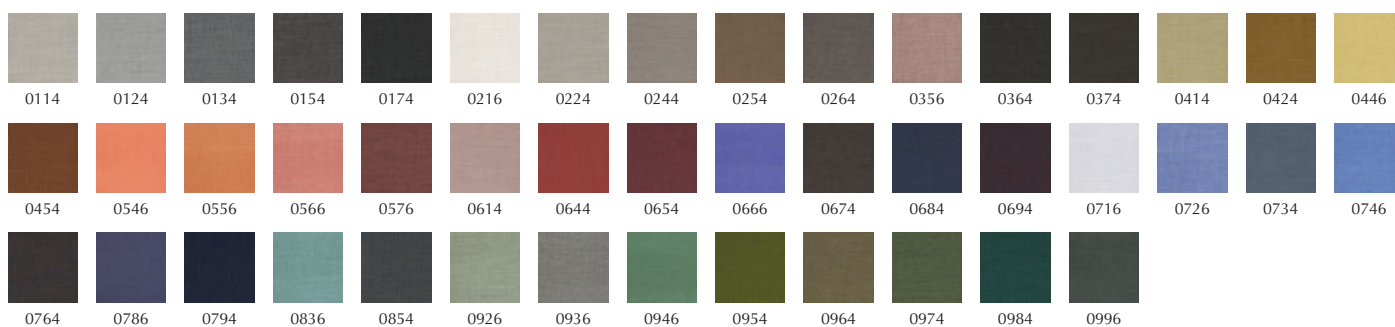

Kvadrat

Canvas 2 | Fabric from Kvadrat

Canvas is a vibrant woollen upholstery fabric created by Giulio Ridolfo. Particularly well-suited to large surfaces thanks to its pronounced structure, it features a soft weave and an expanded palette inspired by the landscapes of Skagen, Denmark. The melange yarn used to craft Canvas combines three colours, with six hues in every colourway. Consequently, the fabric offers exceptional colour richness and an intriguing expression. From a distance, it has the calm surface of a unicoloured fabric. But, get closer, and shimmering colour nuances, delicate contrasts and an elegant structure emerge.

Name:	Canvas 2	Durability:	100.000 Martindale
Designer:	Giulio Ridolfo	Pilling:	4
Type:	Upholstery	Lightfastness:	5-7
Pattern:	Solid	Sustainability:	Complies with EU Ecolabel "The Flower"
Composition:	90% new wool (worsted), 10% nylon	Manufactured in:	United Kingdom
Weight:	480 g/lin.m	Price:	Upon request
Width:	140 cm	Delivery time:	Within 6 weeks