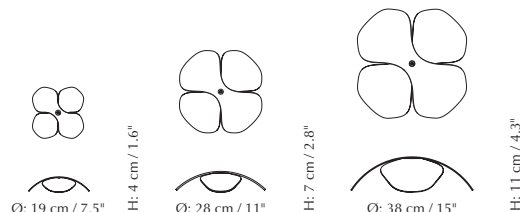

Find inspiration on pages 53, 121

Ø: 43 cm / 16.9"

Ht: 24 cm / 9.4"

More specifications

Clava Wood lampshade

Designed by: Søren Ravn Christensen
Materials: Oak, ash and laminated veneer
Specifications: Pendant, floor and table lamp, light source max 15W LED E27 / E26 (not included)
Dimensions: ø: 38 cm / 15" h: 37.1 cm / 14.6"

Find inspiration on page 142, 149

Ø: 38 cm / 15"

Ht: 37.1 cm / 14.6"

More specifications

Forget Me Not pendant lampshade

Designed by: Magnus Nero & Ingemar Jönsson
Material: Oak
Specifications: Pendant lamp, light source max 2W LED G4 12V DC (not included)
 Compatible with Rosette Mini G4 cord set
Dimensions: Forget Me Not mini ø: 19 cm / 7.5" h: 4 cm / 1.6"
 Forget Me Not medium ø: 28 cm / 11" h: 7 cm / 2.8"
 Forget Me Not large ø: 38 cm / 15" h: 11 cm / 4.3"

Find inspiration on page 79

More specifications

Komorebi lampshade

Designed by: Magnus Nero & Ingemar Jönsson
Materials: Solid oak and polyester
Specifications: Pendant, floor and table lamp, light source max 15W LED E27 / E26 (not included)
Dimensions: Komorebi large ø: 44.7 cm / 17.6" h: 26 cm / 10.2"
 h: 26 cm / 10.2" w: 40.9 cm / 16.1" d: 40.9 cm / 16.1"
 h: 26 cm / 10.2" w: 50.6 cm / 19.9" d: 31.1 cm / 12.2"
 Komorebi medium ø: 29.4 cm / 11.6" h: 26 cm / 10.2"
 h: 26 cm / 10.2" w: 27.5 cm / 11" d: 27.5 cm / 11"
 h: 26 cm / 10.2" w: 33 cm / 13" d: 20.7 cm / 8.1"
 Komorebi mini ø: 11 cm / 4.3" h: 26 cm / 10.2"