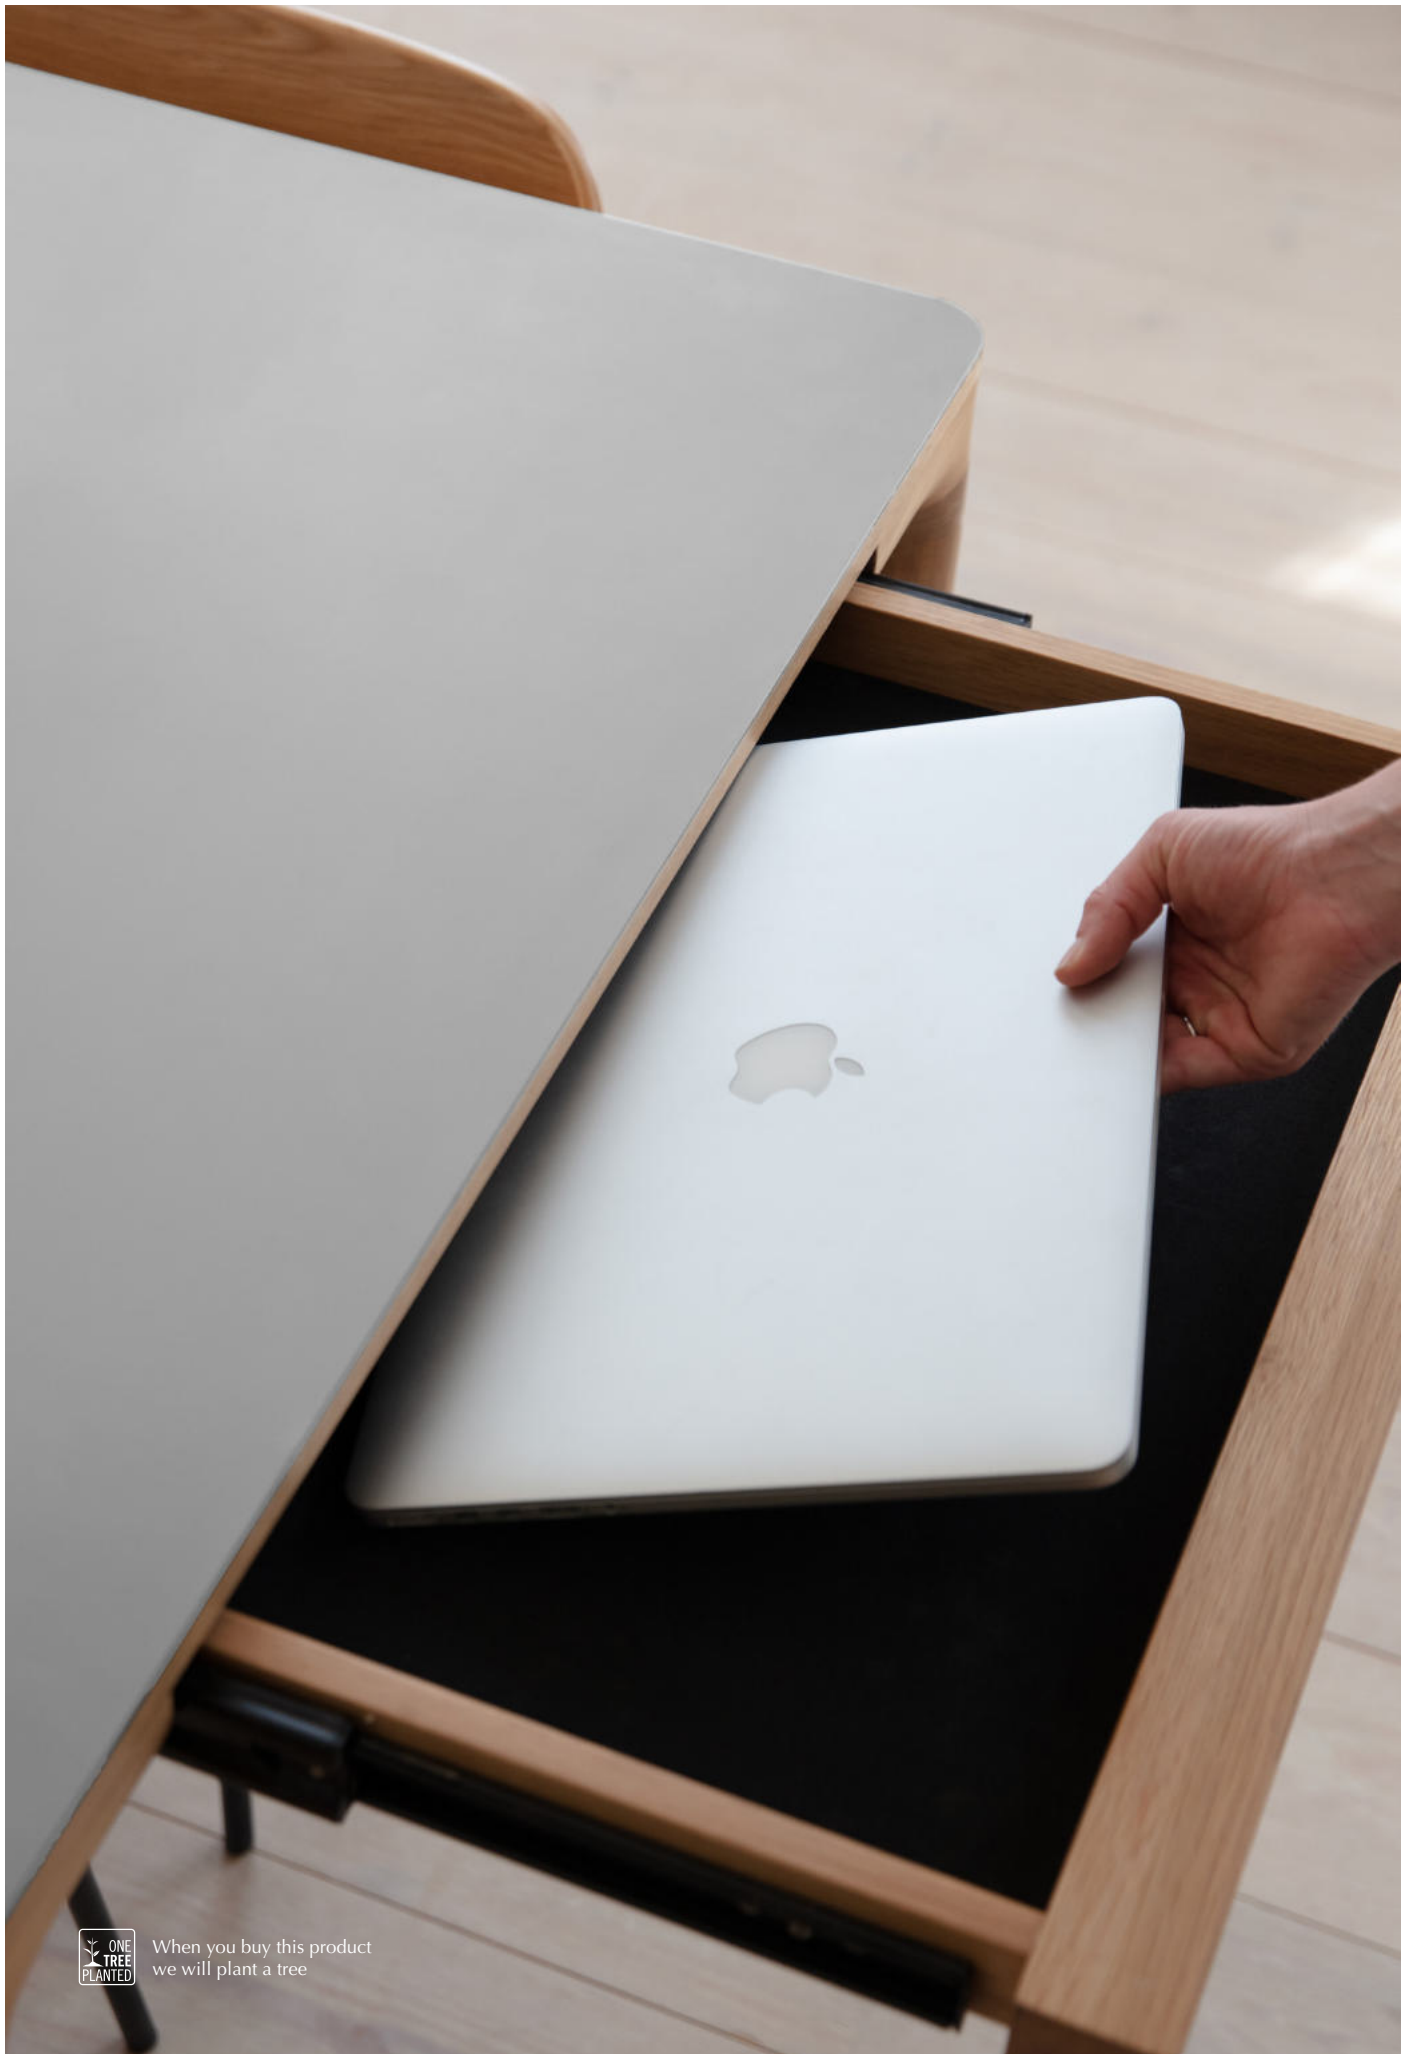

When you buy this product
we will plant a tree