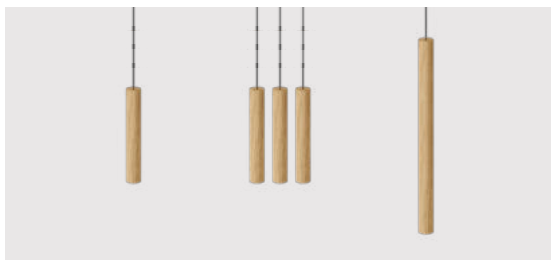

H: 12 cm / 4.7"

W: 117.4 cm / 46.2"

More specifications

Chimes pendant lamp

Designed by: Asger Risborg Jakobsen
Material: Oak
Specifications: Pendant lamp for indoor use only, 300 cm / 118.1" black cord incl., 2W LED panel built-in, non-dimmable, 50000 lighting hours, 3000 k, 220 lm, CRI 80
Dimensions: Chimes single and cluster 3 ø: 3.4 cm / 1.3" h: 22 cm / 8.7"
 Chimes tall ø: 3.4 cm / 1.3" h: 44 cm / 17.3"
Warranty: 10-year warranty against manufacturer defects
Markings: CE, UKCA (for indoor use), IP2X and cETLus certified