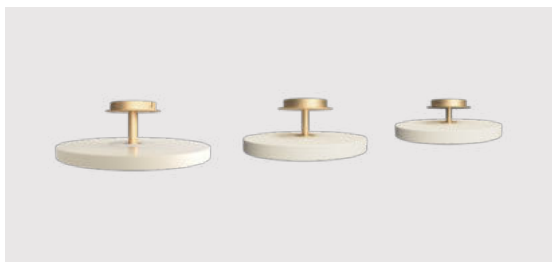

Find inspiration on pages 10, 11

Ht: 25.5 cm / 10"

Lamp Ø: 12 cm / 4.7"
 Base Ø: 6.6 cm / 2.6"

More specifications

Asteria table lamp incl. USB

Designed by: Søren Ravn Christensen
Materials: Aluminium, acrylic, polypropylene and steel
Specifications: Table lamp with built-in USB charger, for indoor use only, 200 cm / 78.7" black cord incl., 13W LED panel built-in, dimmable, 25000 lighting hours, 3000 k, 600 lm, CRI 83
Dimensions: ø: 31 cm / 12.2" h: 41.5 cm / 16.3"
Warranty: 10-year warranty against manufacturer defects
Markings: CE, UKCA (for indoor use), IP2X and cETLus certified

Find inspiration on pages 52, 70, 89, 90, 91, 114, 118

Ht: 41.5 cm / 16.3"

Lamp Ø: 31 cm / 12.2"
 Base Ø: 20.5 cm / 8"

More specifications

Asteria Up Plus ceiling lamp

Designed by: Søren Ravn Christensen
Materials: PS and steel
Specifications: Surface mounted lamp for indoor use only