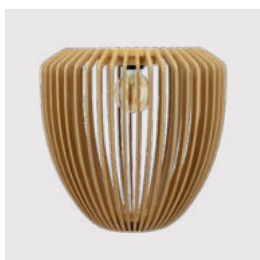

More specifications

Clava Wood lampshade

Designed by: Søren Ravn Christensen
Materials: Oak, ash and laminated veneer
Specifications: Pendant, floor and table lamp, light source max 15W LED E27 / E26 (not included)
Dimensions: ø: 38 cm / 15" h: 37.1 cm / 14.6"

Find inspiration on page 142, 149

Ø: 38 cm / 15"

Ht: 37.1 cm / 14.6"