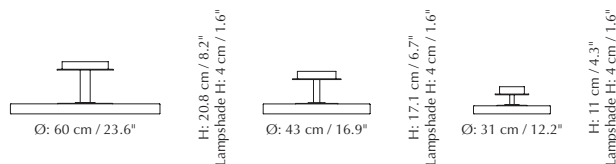

Asteria Up Plus ceiling lamp

Designed by: Søren Ravn Christensen
Materials: PS and steel
Specifications: Surface mounted lamp for indoor use only

Asteria Up Plus large: 30W LED panel built-in, dimmable with external dimmer, 30000 lighting hours, 2400-3000 k, 2200 lm, CRI 93

Asteria Up Plus medium: 17W LED panel built-in, dimmable with external dimmer, 30000 lighting hours, 2400-3000 k, 1200 lm, CRI 94

Asteria Up Plus mini: 21W LED panel built-in, dimmable with external dimmer, 30000 lighting hours, 2400-3000 k, 1500 lm, CRI 94

Dimensions: Asteria Up Plus large ø: 60 cm / 23.6" h: 20.8 cm / 8.2"
Asteria Up Plus medium ø: 43 cm / 16.9" h: 17.1 cm / 6.7"
Asteria Up Plus mini ø: 31 cm / 12.2" h: 11 cm / 4.3"

Warranty: 10-year warranty against manufacturer defects
Markings: CE, UKCA, WEEE (for indoor use), IP2X and cETLus certified