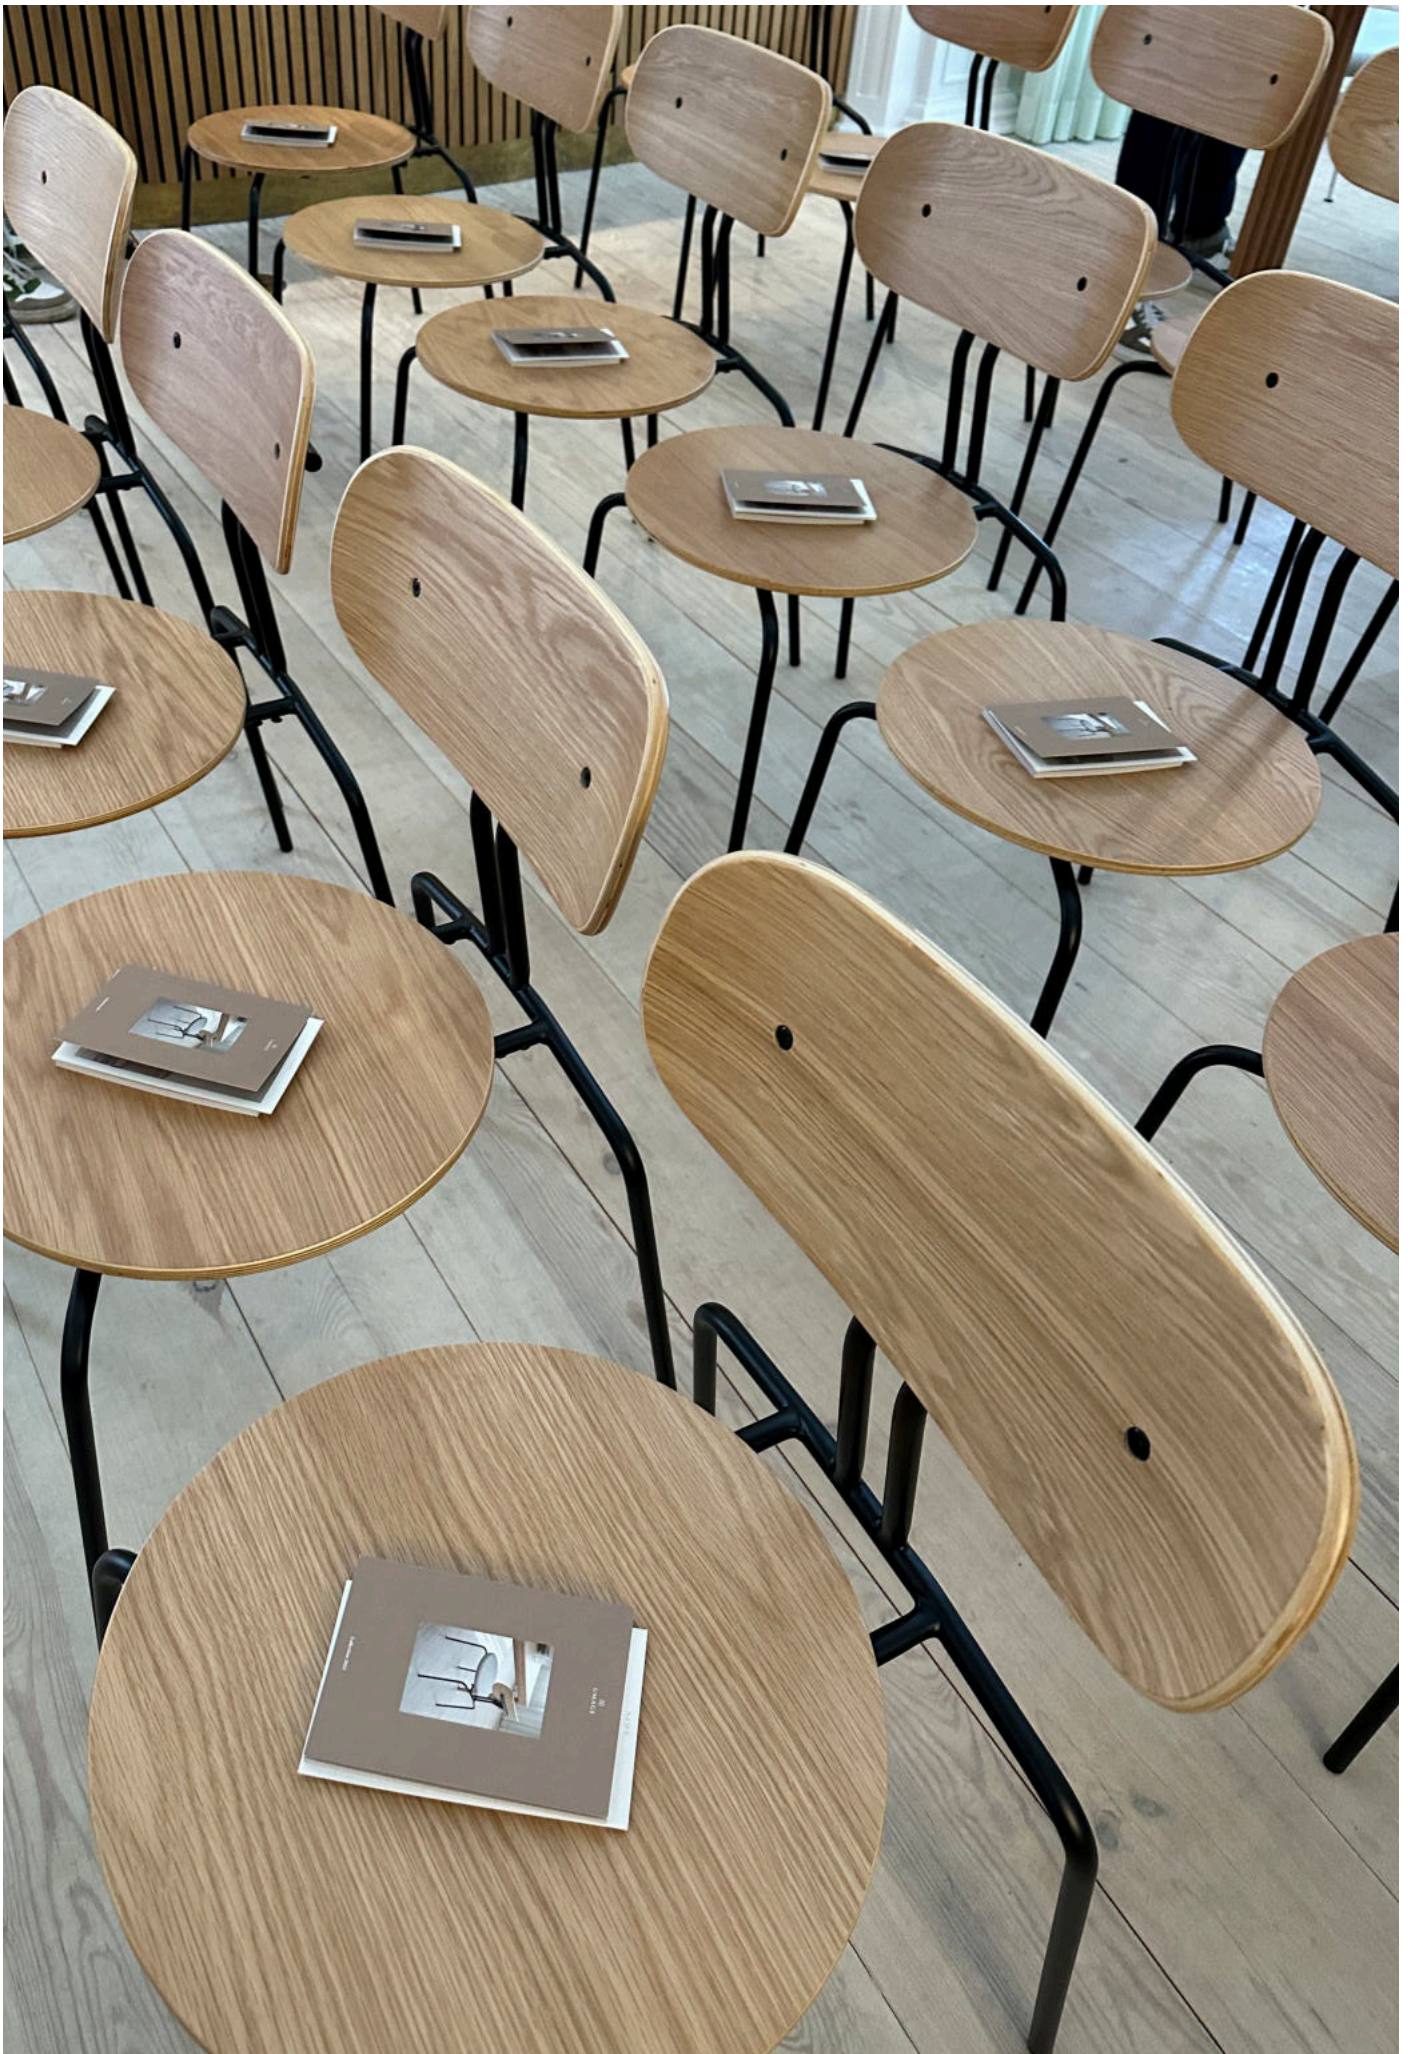

Designers 166

Product index 168

Fabric specifications 206

Curious dining chairs | black

Sustainability efforts

UMAGE is a certified B Corporation, reflecting a long-term commitment to responsible business and thoughtful design. The certification recognises high social and environmental standards across the entire company and supports our belief that responsibility and aesthetics can exist side by side.