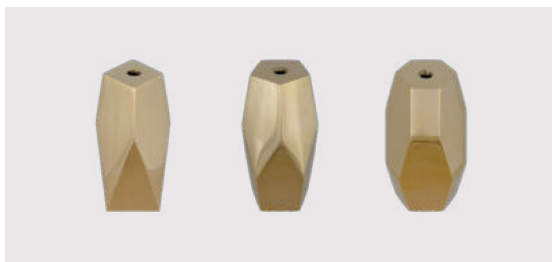

More specifications

W: 37.7 cm / 14.8"

Ht: 20 cm / 7.9"

Clava pendant lampshade

Designed by: Søren Ravn Christensen
Material: Aluminium
Specifications: Pendant lamp, light source max 15W LED E27 / E26 (not included)
Dimensions: ø: 21.5 cm / 8.5" h: 33 cm / 13"

More specifications

Ø: 21.5 cm / 8.5"

Ht: 33 cm / 13"

Clava Dine pendant lampshade

Designed by: Søren Ravn Christensen
Material: Aluminium
Specifications: Pendant lamp, light source max 15W LED E27 / E26 (not included)
Dimensions: ø: 43 cm / 16.9" h: 28 cm / 11"

More specifications

Ø: 43 cm / 16.9"

Ht: 28 cm / 11"

Brighter Days pendant lampshade

Designed by: Thor Høy
Materials: Solid brass and solid steel
Specifications: Pendant lamp, light source max 2W LED G4 12V DC (not included). Compatible with Rosette Mini G4 cord set.
Dimensions: Quadra h: 8.7 cm / 3.4" w: 4.3 / 1.7" cm d: 4.3 cm / 1.7"
 Penta h: 8.7 cm / 3.4" w: 4.5 / 1.8" cm d: 4.5 cm / 1.8"
 Hexa h: 8.7 cm / 3.4" w: 4.9 / 1.9" cm d: 4.9 cm / 1.9"