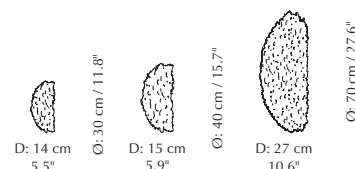

Find inspiration on page 147

More specifications

Eos Up lampshade

Designed by: Søren Ravn Christensen
Materials: Goose feathers, textile and steel
Specifications: Eos Up large and medium: Surface mounted lamp, light source max 15W LED E27 (not included)
 Eos Up mini: Surface mounted lamp, light source max 15W LED E14 (not included)
Dimensions: Eos Up mini ø: 30 cm / 11.8" d: 14 cm / 5.5"
 Eos Up medium ø: 40 cm / 15.7" d: 15 cm / 5.9"
 Eos Up large ø: 70 cm / 27.6" d: 27 cm / 10.6"
Markings: CE, UKCA (for indoor use) and IP2X