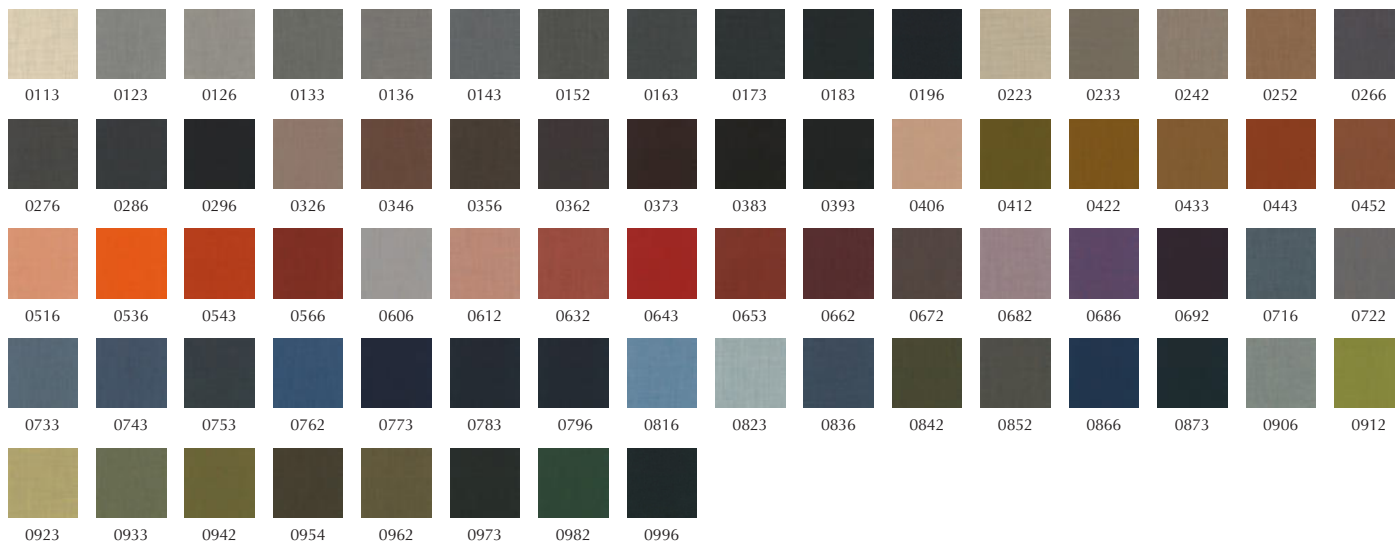

Remix 3 | Fabric from Kvadrat

Remix 3 is an elegant upholstery textile distinguished by exceptional depth of colour, designed by Giulio Ridolfo. It comes in 23 new hues, adding to an already expansive palette which now offers a total of 72 sophisticated colourways. Remix 3 looks unicoloured from a distance but reveals subtle details and colour contrasts when viewed close-up. The textile features a tight, minimalistic weave, and derives its lively colour play from a combination of two different mélangé yarns, which each combine up to three hues. The new colours – carefully selected from 2600 samples – are inspired by an extensive study of traditional Indigo dyeing undertaken by Giulio Ridolfo on his travels. Centred around deep combinations of blues and rich natural reds, they also include subtly coloured neutrals.

Name: Remix 3
Designer: Giulio Ridolfo
Type: Upholstery
Pattern: Solid
Composition: 90% new wool, worsted 10% nylon
Weight: 420 g/lin.m
Width: 140 cm / 55.1"

Durability: 100.000 Martindale
Pilling: 4
Lightfastness: 6
Sustainability: EU Ecolabel, Greenguard Gold, HPD, EPD
Manufactured in: United Kingdom
Price: Upon request
Delivery time: Within 6 weeks