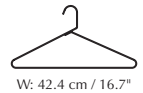

Butterflies hook

Designed by: Makers With Agendas
Materials: MDF (oak / dark oak) and steel (powder coated)
Dimensions: Mini h: 8.5 cm / 3.3" w: 17 cm / 6.7" d: 9.2 cm / 3.6"
Medium h: 11.3 cm / 4.4" w: 22.6 cm / 8.9" d: 12.2 cm / 4.8"