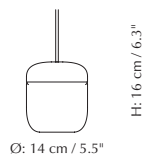

Around The World lampshade

Designed by: Luigi Vittorio Cittadini
Materials: Opal glass and steel
Specifications: Pendant, floor and table lamp, light source max 15W LED E27 / E26 (not included)
Dimensions: Around The World large ø: 35.4 cm h: 38.7 / 43.4 cm ø: 13.9" h: 15.2 / 17.1"
Around The World medium ø: 27.2 cm h: 30.8 / 34.4 cm ø: 10.7" h: 12.1 / 13.5"
Around The World mini ø: 21.2 cm h: 23.3 / 26.9 cm ø: 8.3" h: 9.2 / 10.6"

Find inspiration on pages 24, 73, 106