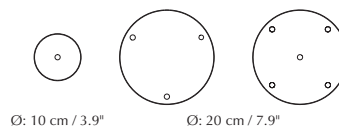

Ø: 14 cm / 5.5"

More specifications

Rosette Mini G4 cord set with canopy

Designed by: UIMAGE Design Team
Materials: Steel and polypropylene
Specifications: Canopy for indoor use only, 300 cm / 118.1" black cord incl.
Dimensions: Rosette Mini ø: 10 cm / 3.9"
 Rosette Mini cluster 3 ø: 20 cm / 7.9"
 Rosette Mini cluster 5 ø: 20 cm / 7.9"
Marking: CE, UKCA (for indoor use) and IP2X