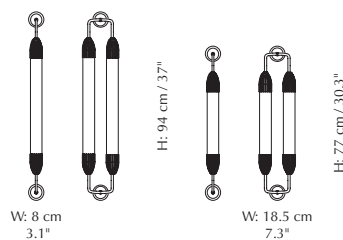

Lemon Squeeze wall lamp

Designed by: Søren Ravn Christensen
Materials: Steel, glass and PMMA
Specifications: Surface mounted lamp, light source max 15W LED E27 (not included). Compatible with Focused Idea (not included).
Dimensions: Long single l: 94 cm / 37" w: 8 cm / 3.1" d: 15.2 cm / 6"
Long double l: 94 cm / 37" w: 18.5 cm / 7.3" d: 16.2 cm / 6.3"
Short single l: 77 cm / 30.3" w: 8 cm / 3.1" d: 15.2 cm / 6"
Short double l: 77 cm / 30.3" w: 18.5 cm / 7.3" d: 16.2 cm / 6.3"
Warranty: 10-year warranty against manufacturer defects
Markings: CE, UKCA (for indoor use) and IP2X