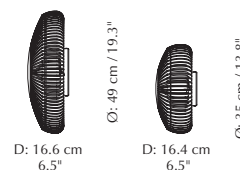

D: 16.6 cm
6.5"

Ø: 49 cm / 19.3"

D: 16.4 cm
6.5"

Ø: 35 cm / 13.8"