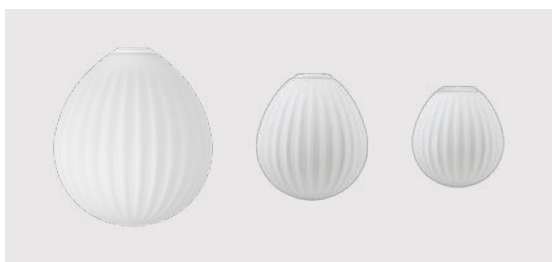

Around The World lampshade

Designed by: Luigi Vittorio Cittadini
Materials: Opal glass and steel
Specifications: Pendant, floor and table lamp, light source max 15W LED E27 / E26 (not included)
Dimensions: Around The World large ø: 35.4 cm h: 38.7 / 43.4 cm ø: 13.9" h: 15.2 / 17.1"
Around The World medium ø: 27.2 cm h: 30.8 / 34.4 cm ø: 10.7" h: 12.1 / 13.5"
Around The World mini ø: 21.2 cm h: 23.3 / 26.9 cm ø: 8.3" h: 9.2 / 10.6"

Find inspiration on pages 24, 73, 106