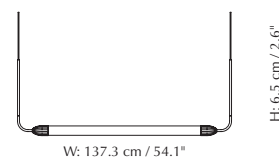

Lemon Squeeze Linear pendant lamp

Designed by: Søren Ravn Christensen
Materials: Steel, glass and PMMA
Specifications: Pendant lamp, light source max 15W LED E27 (not included). Compatible with Focused Idea (not included).
Dimensions: h: 6.5 cm w: 137.3 cm d: 6.5 cm
Warranty: 10-year warranty against manufacturer defects
Markings: CE, UKCA (for indoor use) and IP2X