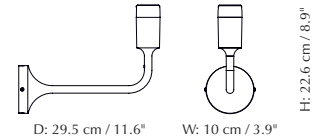

More specifications

Santé | floor lamp

Designed by: Anders Klem
Materials: Aluminium, steel, MDF and ABS
Specifications: Floor lamp for indoor use only, 150 cm textile cord incl., light source max 15W LED E27 (not included)
Dimensions: ø: 38 cm / 15" h: 140 cm / 55.1"
Markings: CE, UKCA (for indoor use), IP2X and cETLus certified

Find inspiration on page 149