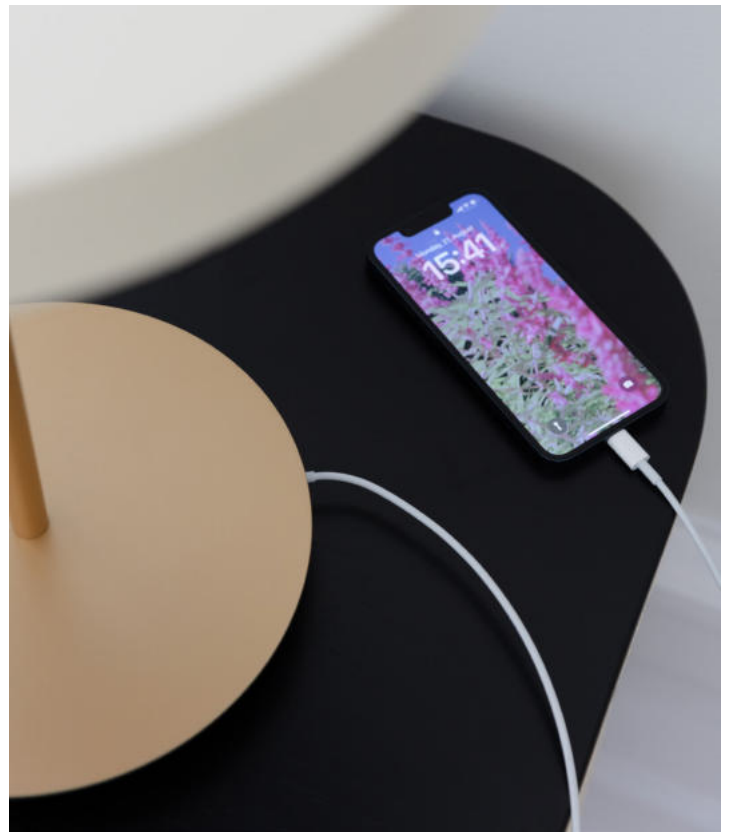

USB Has a hidden, integral USB-port to charge your phone or tablet

LED 10-year warranty on all LED components and drivers installed

Asteria table lamp | pearl white