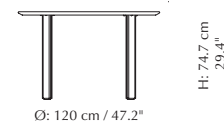

Paff table

Designed by: Søren Ravn Christensen
Materials: Oak, (aluminium, marble and MDF)
Specifications: Combine various colours and legs to get the exact design you desire
Dimensions: Paff low h: 27 cm / 10.6" w: 50 cm / 19.7" d: 35 cm / 13.8"
Paff tall h: 43 cm / 16.9" w: 50 cm / 19.7" d: 35 cm / 13.8"
Tests: EN 16139 Furniture – Seating (Level 1)
EN 17191 Furniture – Seating for children
EN 71-3 Toy safety – Migration of certain

More specifications

Ceramic Top | accessory for Comfort Circle dining table with extension

Designed by: Søren Ravn Christensen
Materials: Ceramic and steel
Dimensions: h: 2.5 cm / 1" w: 113.5 cm / 44.7" d: 42 cm / 16.5"

More specifications

Comfort Circle dining table with extension

Designed by: Søren Ravn Christensen
Materials: Solid oak, MDF and steel
Dimensions: h: 74.7 / 75.9 cm w: 132 / 202 cm d: 132 cm
h: 29.4 / 29.9" w: 52 / 79.5" d: 52"
Test: EN 15372 Furniture – Tables (Level 2)

More specifications

Comfort Circle dining table

Designed by: Søren Ravn Christensen
Materials: Solid oak, MDF and steel
Dimensions: ø: 120 cm / 47.2" h: 74.7 cm / 29.4"
Test: EN 15372 Furniture – Tables (Level 2)

Find inspiration on page 116

More specifications