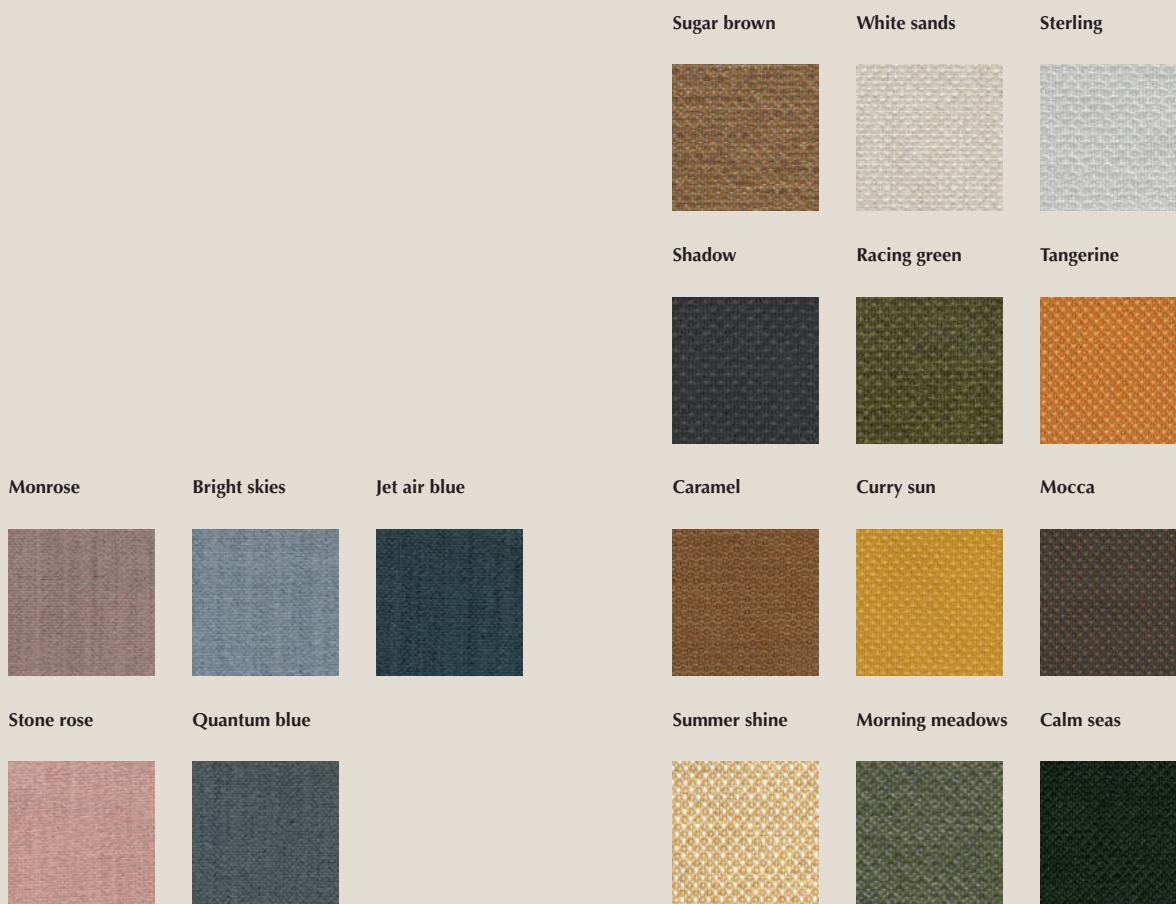

Horizons F

Material composition
100% recycled polyester

Abrasion resistance
>78.000 rubs (ISO 12945-2:2000)

Pilling
4-5* (EN ISO 12945-2:2000)

Colour fastness to light
4-5* (ISO 105-B02:2014)

Colour fastness to rubbing
4-5* (DIN EN ISO 105-X12:2016-11)

Resistance to seam slippage
Warp (mm) 2, Weft (mm) 2

Flammability tests
EU: EN 1021-1 and EN 1021-2
UK: BS 5852
US: Tb 117-2013

Performance
Custom requirements will be followed

Environment
Global Recycled Standard
STANDARD 100 by OEKO-TEX®
REACH Compliance
Formaldehyde Free (EN ISO 14184-1:2011)

Washability
Machine wash at 30°C. Vacuum clean frequently using a furniture nozzle. Remove stains as soon as they occur. Do not use any strong cleaning or bleaching agents.

Relevant for
Curious
Time Flies

Horizons S

Material composition
100% recycled polyester

Abrasion resistance
>67.000 rubs (EN ISO 12947-2:2016)

Pilling
4-5* (EN ISO 12945-2:2000)

Colour fastness to light
4* (ISO 105-B02:2014)

Colour fastness to rubbing
4-5* (DIN EN ISO 105-X12:2016-11)

Resistance to seam slippage
Warp (mm) 3, Weft (mm) 3

Flammability tests
EU: EN 1021-1 and EN 1021-2
UK: BS 5852
US: Tb 117-2013

Performance
Custom requirements will be followed

Environment
Global Recycled Standard
STANDARD 100 by OEKO-TEX®
REACH Compliance
Formaldehyde Free (EN ISO 14184-1:2011)

Washability
Machine wash at 30°C. Vacuum clean frequently using a furniture nozzle. Remove stains as soon as they occur. Do not use any strong cleaning or bleaching agents.

Relevant for
A Conversation Piece
Audacious
Curious
Lounge Around
The Reader
Time Flies
Treasures

*Scale: 1 is bad and 5 is good