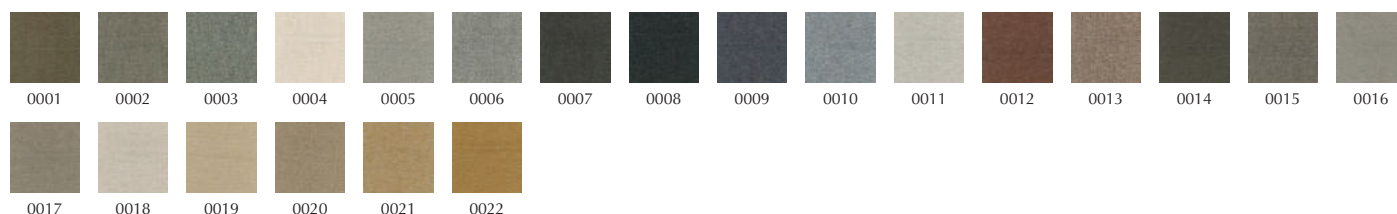

Moss | Fabric from Kvadrat

The second design by Vincent van Duysen and Anna Vilhelmine Ebbesen is the distinctive upholstery fabric Moss. The mixture of twisted yarn and chenille gives the fabric surface a textured structure with an appearance of movement, and also creates a soft handle which adds a special dimension to the furniture it covers. The twenty-two colourways are either one- or two-tone combinations inspired by Vincent van Duysen's own home and range from cool cement and soft blue to oily green, curry yellow and the shades of natural wood.

Name: Moss
Designer: Sahco
Type: Upholstery
Pattern: Solid
Composition: 52% cotton, 22% viscose, 14% polyacrylic, 6% linen
3% polyester, 3% nylon
Weight: 1,030 g/lin.m

Width: 138 cm / 54.3
Durability: 50.000 Martindale
Pilling: 4-5
Lightfastness: 5-7
Manufactured in: Belgium
Price: Upon request
Delivery time: Within 6 weeks