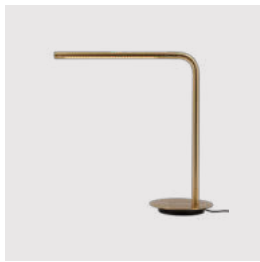

More specifications

Omni table lamp incl. USB

Designed by: Søren Ravn Christensen
Materials: Aluminium, PP, PMMA and steel
Specifications: Table lamp with built-in USB power supply, for indoor use only, 2 m black cord incl., 9W LED panel built-in, dimmable, ≥25000 lighting hours, 3000 k, 490 lm, CRI 91
Dimensions: h: 45.9 cm / 18.1" w: 17.7 cm / 7.0" d: 44.7 cm / 17.6"
Warranty: 10-year warranty against manufacturer defects
Markings: CE, UKCA (for indoor use) and IP2X

Find inspiration on pages 58, 101, 104

D: 44.7 cm / 17.6"

H: 45.9 cm / 18.1"