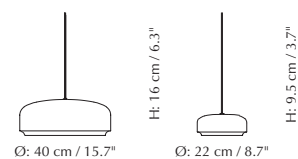

Kelvin step 1: 2700 k Lumen step 1: 1750 lm
 Kelvin step 2: 3000 k Lumen step 1: 1400 lm
 Kelvin step 3: 4000 k Lumen step 1: 850 lm
 Kelvin step 4: 6000 k Lumen step 1: 450 lm

Dimensions: Hazel Branch 100 h: 6 cm / 2.4" w: 100 cm / 39.4" d: 5.4 cm / 2.1"
 Hazel Branch 150 h: 6 cm / 2.4" w: 150 cm / 59.1" d: 5.4 cm / 2.1"
Warranty: 10-year warranty against manufacturer defects
Markings: CE and UKCA (for indoor use)

Dimensions: Hazel medium ø: 40 cm / 15.7" h: 16 cm / 6.3"
 Hazel mini ø: 22 cm / 8.7" h: 9.5 cm / 3.7"
Warranty: 10-year warranty against manufacturer defects
Markings: CE and UKCA (for indoor use)

Find inspiration on page 32