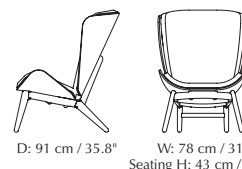

H: 105 cm / 41"

D: 91 cm / 35.8"

W: 78 cm / 31"
Seating H: 43 cm / 16.9"