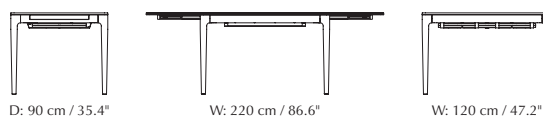

D: 90 cm / 35.4"

W: 220 cm / 86.6"

W: 120 cm / 47.2"

Ht: 75.5 cm / 29.7"