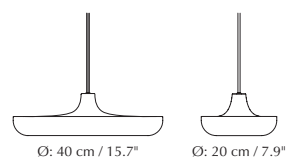

H: 11 cm / 4.3"