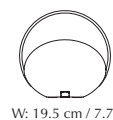

Dimensions: h: 18.6 cm / 7.3" w: 19.5 / 7.7" cm d: 17.6 cm / 6.9"
Warranty: 10-year warranty against manufacturer defects
Markings: CE, UKCA (for indoor and outdoor use) and IP44

Find inspiration on pages 30, 31