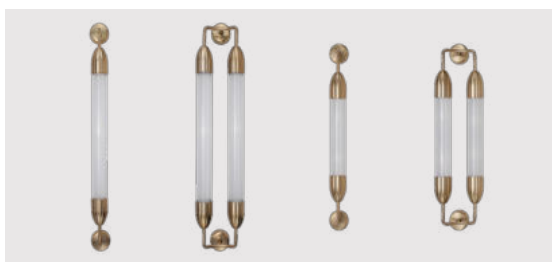

W: 19.5 cm / 7.7"

H: 18.6 cm / 7.3"

More specifications

Lemon Squeeze ceiling lamp

Designed by: Søren Ravn Christensen
Materials: Steel, glass and PMMA
Specifications: Pendant lamp, light source max 15W LED E27 (not included)
Dimensions: Long penta ø: 85.6 cm / 33.7" h: 99-154 cm / 39-60.6"
 Short penta ø: 68.8 cm / 27.1" h: 97.5-152.5 cm / 38.4-60"
Warranty: 10-year warranty against manufacturer defects
Markings: CE and UKCA (for indoor use)

More specifications

Lemon Squeeze wall lamp

Designed by: Søren Ravn Christensen
Materials: Steel, glass and PMMA
Specifications: Surface mounted lamp, light source max 15W LED E27 (not included). Compatible with Focused Idea (not included).
Dimensions: Long single l: 94 cm / 37" w: 8 cm / 3.1" d: 15.2 cm / 6"
 Long double l: 94 cm / 37" w: 18.5 cm / 7.3" d: 16.2 cm / 6.3"
 Short single l: 77 cm / 30.3" w: 8 cm / 3.1" d: 15.2 cm / 6"
 Short double l: 77 cm / 30.3" w: 18.5 cm / 7.3" d: 16.2 cm / 6.3"
Warranty: 10-year warranty against manufacturer defects
Markings: CE, UKCA (for indoor use) and IP2X