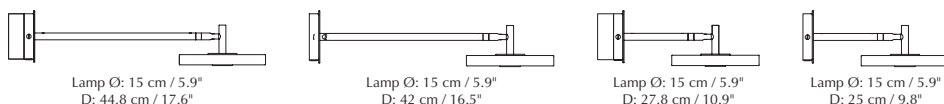

Asteria wall lamp

Designed by: Søren Ravn Christensen
Materials: Steel, aluminium and acrylic
Specifications: Surface mounted lamp for indoor use only, 220 cm / 86.6" black cord with driver and plug incl., 12W LED panel built-in, dimmable, ≥50000 lighting hours, 2700 k, 500 lm, CRI 91 Can be ordered to support hardwire installation as an added option.

Dimensions: Asteria long ø: 15 cm h: 9.6 cm d: 42 / 44.8 cm
ø: 5.9" h: 3.8" d: 16.5 / 17.6"
Asteria short ø: 15 cm h: 9.6 cm d: 25 / 27.8 cm
ø: 5.9" h: 3.8" d: 9.8 / 10.9"

Markings: CE, UKCA (for indoor use) and IP2X

Find inspiration on pages 68, 69