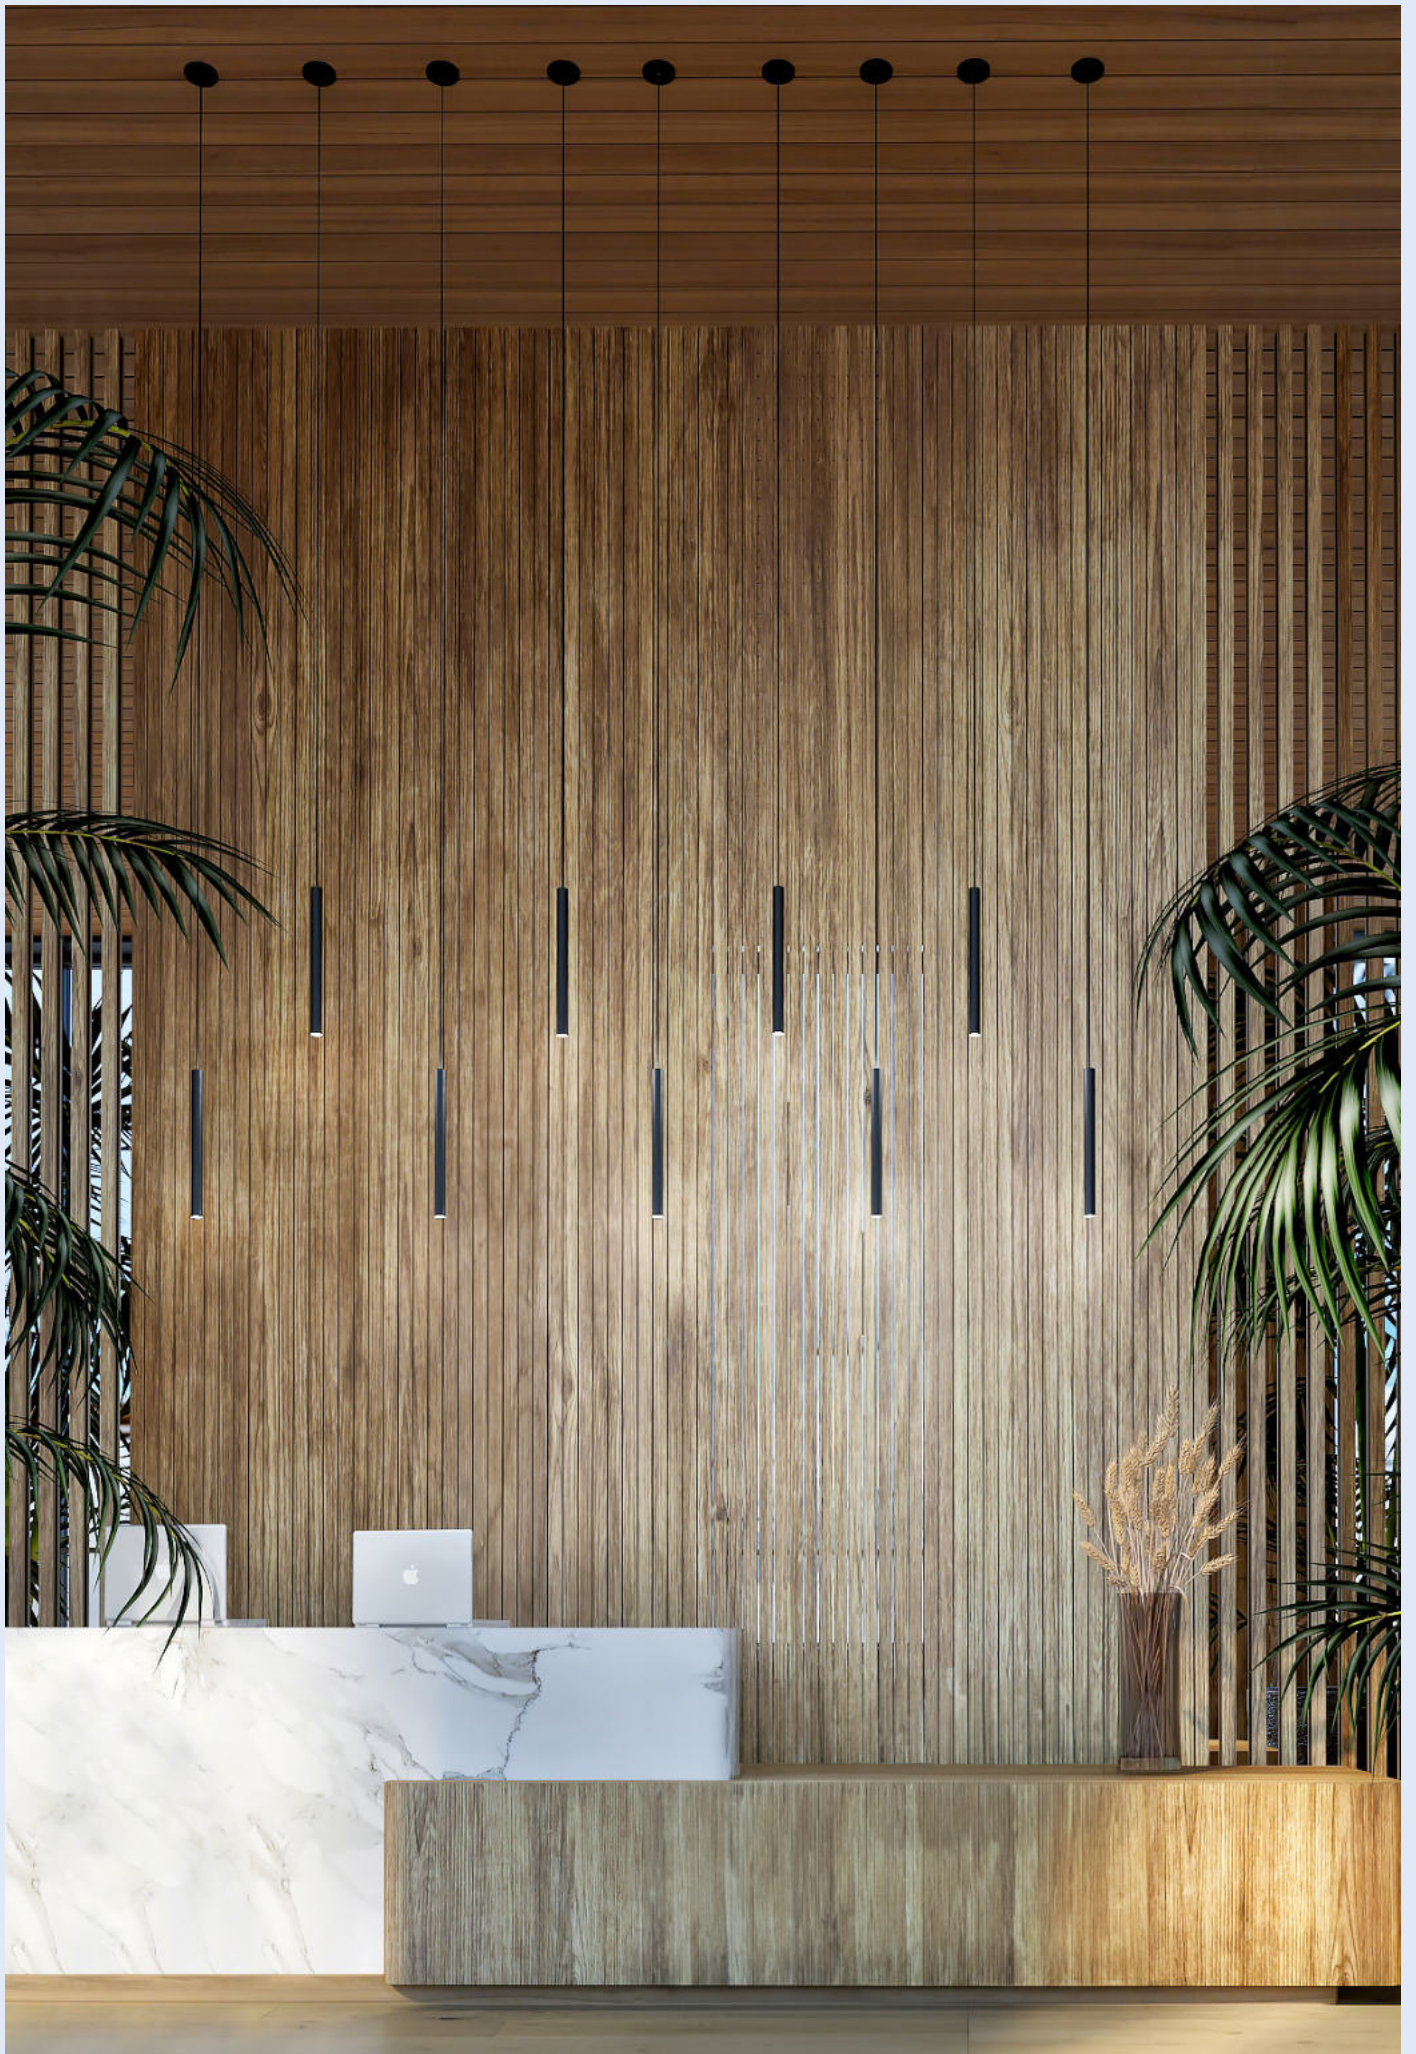

Has a hidden, integral USB-port
to charge your phone or tablet

Omni table lamp, brass
Duende desk | oak
Time Flies dining chair | brass, sterling

When you buy this product
we will plant a tree

Audacious desk | oak, sugar brown