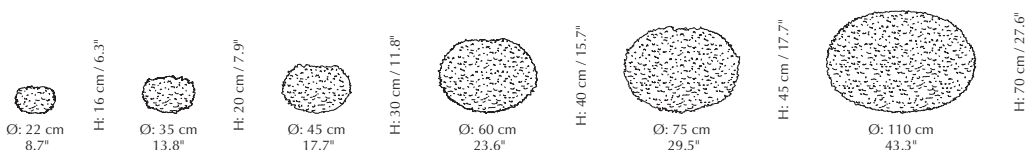

Eos lampshade

Designed by: Søren Ravn Christensen
Materials: Goose feathers, textile and steel
Specifications: Pendant, floor and table lamp, light source max 15W LED E27 / E26 (not included)
Dimensions: Eos micro ø: 22 cm / 8.7" h: 16 cm / 6.3"
Eos mini ø: 35 cm / 13.8" h: 20 cm / 7.9"
Eos medium ø: 45 cm / 17.7" h: 30 cm / 11.8"
Eos large ø: 60 cm / 23.6" h: 40 cm / 15.7"
Eos x-large ø: 75 cm / 29.5" h: 45 cm / 17.7"
Eos xx-large ø: 110 cm / 43.3" h: 70 cm / 27.6"

Find inspiration on pages 61, 64, 65, 84, 85, 87, 154, 155