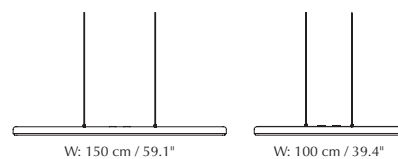

Hazel Branch pendant lamp

Designed by: Jacob Rudbeck
Materials: Aluminium, PS and steel
Specifications: Pendant lamp for indoor use only, 3 m textile cord incl.

Hazel Branch 150: 40W LED panel built-in, dimmable, 50000 lighting hours, CRI 92

Kelvin step 1: 2700 k Lumen step 1: 1750 lm
Kelvin step 2: 3000 k Lumen step 1: 1400 lm
Kelvin step 3: 4000 k Lumen step 1: 850 lm
Kelvin step 4: 6000 k Lumen step 1: 450 lm

Dimensions: Hazel Branch 100 h: 6 cm / 2.4" w: 100 cm / 39.4" d: 5.4 cm / 2.1"
Hazel Branch 150 h: 6 cm / 2.4" w: 150 cm / 59.1" d: 5.4 cm / 2.1"
Warranty: 10-year warranty against manufacturer defects
Markings: CE and UKCA (for indoor use)

Find inspiration on pages 110, 111

Ht: 6 cm / 2.4"