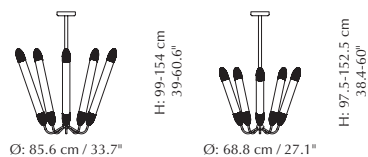

Dimensions: h: 18.6 cm / 7.3" w: 19.5 / 7.7" cm d: 17.6 cm / 6.9"
Warranty: 10-year warranty against manufacturer defects
Markings: CE, UKCA (for indoor and outdoor use) and IP44

Find inspiration on pages 30, 31

W: 19.5 cm / 7.7"

H: 18.6 cm / 7.3"

More specifications

Lemon Squeeze ceiling lamp

Designed by: Søren Ravn Christensen
Materials: Steel, glass and PMMA
Specifications: Pendant lamp, light source max 15W LED E27 (not included)
Dimensions: Long penta ø: 85.6 cm / 33.7" h: 99-154 cm / 39-60.6"
 Short penta ø: 68.8 cm / 27.1" h: 97.5-152.5 cm / 38.4-60"
Warranty: 10-year warranty against manufacturer defects
Markings: CE and UKCA (for indoor use)