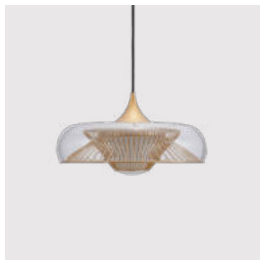

Find inspiration on pages 25, 121

More specifications

Ø: 30 cm / 11.8"

Ht: 12.9 cm / 5.1"

Chordis pendant lampshade

Designed by: Jonas Søndergaard
Materials: Glass and steel
Specifications: Pendant lamp, light source max 15W LED E27 / E26 (not included)
Dimensions: ø: 37.7 cm / 14.8" h: 20 cm / 7.9"