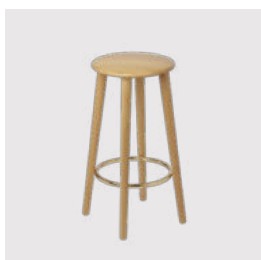

counter stool