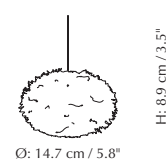

Eos pendant lampshade | nano

Designed by: Søren Ravn Christensen
Materials: Goose feathers and polypropylene
Specifications: Pendant lamp, light source max 2W LED G4 12V DC (not included)
Compatible with Rosette Mini G4 cord set
Dimensions: ø: 14.7 cm / 5.8" h: 8.9 cm / 3.5"