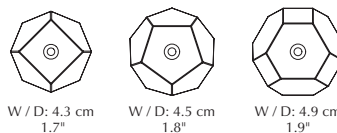

Brighter Days pendant lampshade

Designed by: Thor Høy
Materials: Solid brass and solid steel
Specifications: Pendant lamp, light source max 2W LED G4 12V DC (not included). Compatible with Rosette Mini G4 cord set.
Dimensions: Quadra h: 8.7 cm / 3.4" w: 4.3 / 1.7" cm d: 4.3 cm / 1.7"
Penta h: 8.7 cm / 3.4" w: 4.5 / 1.8" cm d: 4.5 cm / 1.8"
Hexa h: 8.7 cm / 3.4" w: 4.9 / 1.9" cm d: 4.9 cm / 1.9"

Find inspiration on pages 22, 23, 140

More specifications

Cornet pendant lampshade

Designed by: Jacob Johan Würtzen
Material: Aluminium
Specifications: Pendant lamp, light source max 15W LED E27 / E26 (not included)
Dimensions: ø: 13.4 cm / 5.3" h: 23.8 cm / 9.4"

Find inspiration on page 158

More specifications

Faraday pendant lampshade

Designed by: Jonas Søndergaard
Materials: Steel and opal glass
Specifications: Pendant lamp, light source max 15W LED E27 / E26 (not included)
Dimensions: Faraday large ø: 60 cm / 23.6" h: 26 cm / 10.2"
Faraday medium ø: 45 cm / 17.7" h: 21.8 cm / 8.4"

More specifications

Faraday Up ceiling / wall lamp

Designed by: Jonas Søndergaard
Materials: Steel and glass
Specifications: Surface mounted lamp, light source max 15W LED E27 / E26 (not included)
Dimensions: ø: 45.3 cm / 17.8" d: 21.9 cm / 8.6"

More specifications