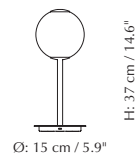

Dimensions: Asteria long ø: 15 cm h: 9.6 cm d: 42 / 44.8 cm
 ø: 5.9" h: 3.8" d: 16.5 / 17.6"
 Asteria short ø: 15 cm h: 9.6 cm d: 25 / 27.8 cm
 ø: 5.9" h: 3.8" d: 9.8 / 10.9"

Markings: CE, UKCA (for indoor use) and IP2X

Dimensions: ø: 28 cm / 11" h: 3.3 (10.7) cm / 1.3 (4.2)"
Warranty: 10-year warranty against manufacturer defects
Markings: CE, UKCA, WEEE (for indoor use) and IP2X

H: 10.7 cm / 4.2"
Lampshade H: 3.3 cm / 1.3"

Ø: 28 cm / 11"
Canopy Ø: 12 cm / 4.7"

More specifications

Audrey table lamp

Designed by: Søren Ravn Christensen
Materials: Steel, aluminium, PC, ABS and opal glass
Specifications: Table lamp with built-in USB-C charger, for indoor use only, 2.1 m black cord incl., 11W LED panel built-in, dimmable, 50000 lighting hours, 2700 k, 630 lm, CRI 91
Dimensions: ø: 15 cm / 5.9" h: 37 cm / 14.6"
Warranty: 10-year warranty against manufacturer defects
Markings: CE, UKCA (for indoor use) and IP2X