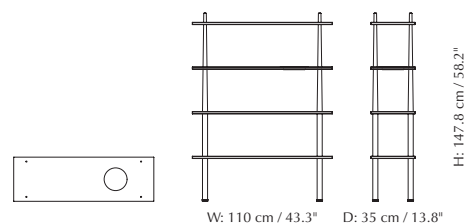

Stories shelving

Designed by: Søren Ravn Christensen
Materials: Solid oak, MDF and steel
Specifications: Fabric specifications on page 207
Dimensions: h: 147.8 cm / 58.2" w: 110 cm / 43.3" d: 35 cm / 13.8"

Find inspiration on pages 98, 116, 132

More specifications

Accessories for Stories

Designed by: Søren Ravn Christensen
Materials: Round Corner Table: Solid oak and steel
Trays: Solid oak, particle board and venetian cane
Extra Shelf: Solid oak, MDF and steel
Extra Shelf with hole: Solid oak, MDF and steel
Bowl: Glass and steel
Specifications: Fabric specifications on page 207
Dimensions: Round Corner Table ø: 37 cm / 14.6" h: 1.8 cm / 0.7"

Trays h: 13 cm / 5.1" w: 25 cm / 9.8" d: 35 cm / 13.8"
h: 10 cm / 3.9" w: 25 cm / 9.8" d: 35 cm / 13.8"
h: 7 cm / 2.8" w: 30 cm / 11.8" d: 35 cm / 13.8"

Extra Shelf h: 35 cm / 13.8" w: 110 cm / 43.3" d: 35 cm / 13.8"

Extra Shelf w/ hole h: 35 cm / 13.8" w: 110 cm / 43.3" d: 35 cm / 13.8"

Bowl ø: 24 cm / 9.4" h: 24 cm / 9.4"

Find inspiration on page 124