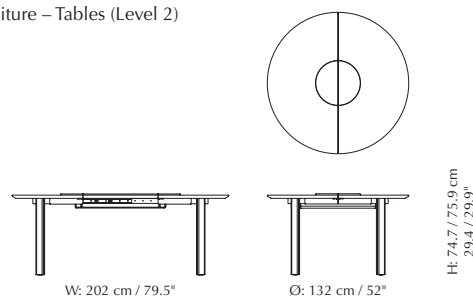

Comfort Circle dining table

Designed by: Søren Ravn Christensen
Materials: Solid oak, MDF and steel
Dimensions: ø: 120 cm / 47.2" h: 74.7 cm / 29.4"
Test: EN 15372 Furniture – Tables (Level 2)

Find inspiration on page 116

More specifications