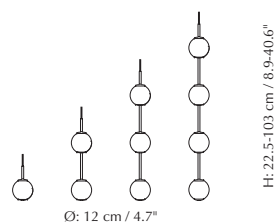

Audrey pendant lamp

Designed by: Søren Ravn Christensen
Materials: Steel, aluminium, PC, ABS and opal glass
Specifications: Pendant lamp for indoor use only, 2.7 m black cord incl.

Audrey 1: 11W LED panel built-in, dimmable with external dimmer, 50000 lighting hours, 2700 k, 470 lm, CRI 91

Audrey 2: 18W LED panel built-in, dimmable with external dimmer, 50000 lighting hours, 2700 k, 960 lm, CRI 91

Audrey 3: 23W LED panel built-in, dimmable with external dimmer, 50000 lighting hours, 2700 k, 1290 lm, CRI 91

Audrey 4: 28W LED panel built-in, dimmable with external dimmer, 50000 lighting hours, 2700 k, 1600 lm, CRI 91

Dimensions: Audrey 1 ø: 12 cm / 4.7" h: 22.5 cm / 8.9"
Audrey 2 ø: 12 cm / 4.7" h: 49 cm / 19.3"
Audrey 3 ø: 12 cm / 4.7" h: 76.5 cm / 30.1"
Audrey 4 ø: 12 cm / 4.7" h: 103 cm / 40.6"

Warranty: 10-year warranty against manufacturer defects
Markings: CE, UKCA (for indoor use) and IP2X