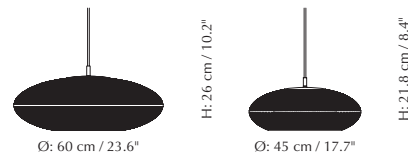

Faraday Up ceiling / wall lamp

Designed by: Jonas Søndergaard
Materials: Steel and glass
Specifications: Surface mounted lamp, light source max 15W LED E27 / E26 (not included)
Dimensions: ø: 45.3 cm / 17.8" d: 21.9 cm / 8.6"

More specifications