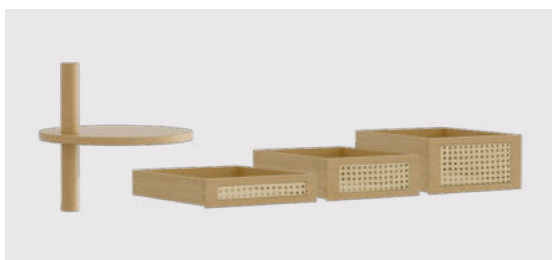

Stories shelving

Designed by: Søren Ravn Christensen
Materials: Solid oak, MDF and steel
Specifications: Fabric specifications on page 207
Dimensions: h: 147.8 cm / 58.2" w: 110 cm / 43.3" d: 35 cm / 13.8"

Find inspiration on pages 98, 116, 132

More specifications

Accessories for Stories

Designed by: Søren Ravn Christensen
Materials: Round Corner Table: Solid oak and steel
Trays: Solid oak, particle board and venetian cane
Extra Shelf: Solid oak, MDF and steel
Extra Shelf with hole: Solid oak, MDF and steel
Bowl: Glass and steel
Specifications: Fabric specifications on page 207
Dimensions: Round Corner Table ø: 37 cm / 14.6" h: 1.8 cm / 0.7"

Trays h: 13 cm / 5.1" w: 25 cm / 9.8" d: 35 cm / 13.8"
h: 10 cm / 3.9" w: 25 cm / 9.8" d: 35 cm / 13.8"
h: 7 cm / 2.8" w: 30 cm / 11.8" d: 35 cm / 13.8"

Extra Shelf h: 35 cm / 13.8" w: 110 cm / 43.3" d: 35 cm / 13.8"

Extra Shelf w/ hole h: 35 cm / 13.8" w: 110 cm / 43.3" d: 35 cm / 13.8"

Bowl ø: 24 cm / 9.4" h: 24 cm / 9.4"

Find inspiration on page 124