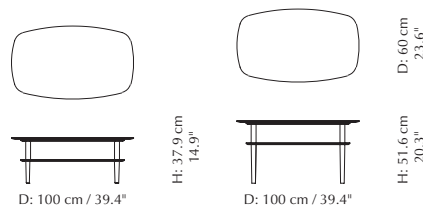

W / D: 71.4 cm / 28.1"

H: 40.3 cm / 15.9"

counter stool

bar stool

More specifications

The Socialite stool

Designed by: Thor Høy
Materials: Solid oak, aluminium (brass anodised)
Dimensions: The Socialite counter stool ø: 44 cm / 17.3" h: 67.5 cm
 The Socialite bar stool ø: 47 cm / 18.5" h: 77.5 cm / 30.6"
Tests: EN 16139 Furniture – Seating (Level 1)
 ANSI/BIFMA X5.4 – Public and Lounge Seating

Find inspiration on pages 26, 27, 28, 29

Ø: 44 cm / 17.3"

H: 67.5 cm

Ø: 47 cm / 18.5"

H: 77.5 cm / 30.6"

More specifications

Together sleek rectangle coffee table

Designed by: Søren Ravn Christensen
Materials: Solid oak, oak veneered MDF and rattan
Specifications: Fabric specifications on page 207
Dimensions: Low h: 37.9 cm / 14.9" w: 100 cm / 39.4" d: 60 cm / 23.6"
 Tall h: 51.6 cm / 20.3" w: 100 cm / 39.4" d: 60 cm / 23.6"

More specifications

H: 75 cm / 29.5"

D: 80 cm / 31.5"

W: 120 cm / 47.2"

Duende desk

Designed by: Anders Klem
Materials: Oak, MDF and steel
Dimensions: h: 74.9 cm / 29.5" w: 130 cm / 51.2" d: 67 cm / 26.4"

Find inspiration on pages 57, 94, 95, 98, 99, 100, 101