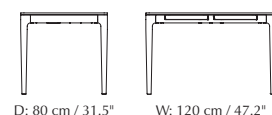

More specifications

H: 75 cm / 29.5"

D: 80 cm / 31.5"

W: 120 cm / 47.2"

Duende desk

Designed by: Anders Klem
Materials: Oak, MDF and steel
Dimensions: h: 74.9 cm / 29.5" w: 130 cm / 51.2" d: 67 cm / 26.4"

Find inspiration on pages 57, 94, 95, 98, 99, 100, 101