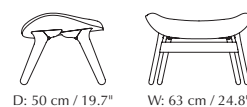

H: 43 cm / 16.9"