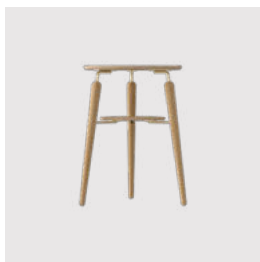

More specifications

My Spot side table

Designed by: Jonas Søndergaard
Materials: Solid oak, MDF and steel
Dimensions: h: 59 cm / 23.2" w: 46 cm / 18.1" d: 45 cm / 17.7"

Find inspiration on pages
50, 65, 66, 67, 69, 78, 136, 141

H: 45 cm / 17.7"

H: 59 cm / 23.2"
W: 46 cm / 18.1"