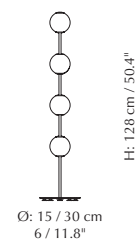

Audrey floor lamp

Designed by: Søren Ravn Christensen
Materials: Steel, aluminium, PC, ABS and opal glass
Specifications: Floor lamp for indoor use only, 2.1 m black cord incl., 30W LED panel built-in, dimmable, 50000 lighting hours, 2700 k, 1700 lm, CRI 91
Dimensions: ø: 15 / 30 cm h: 128 cm
ø: 6 / 11.8" h: 50.4"
Warranty: 10-year warranty against manufacturer defects
Markings: CE, UKCA (for indoor use) and IP2X