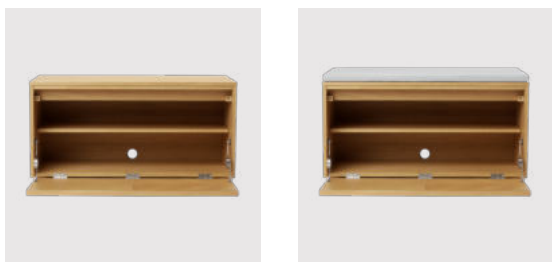

Hideaway storage bench

Designed by: Søren Ravn Christensen
Materials: Oak veneer, MDF, (100% recycled polyester and venetian cane)
Specifications: Fabric specifications on pages 207 and 209
Dimensions: h: 45 cm / 17.7" w: 90 cm / 35.4" d: 45 cm / 17.7"
Certifications: Global Recycled Standard STANDARD 100 by OEKO-TEX®

Ht: 45 cm / 17.7"

W: 90 cm / 35.4"

D: 45 cm / 17.7"