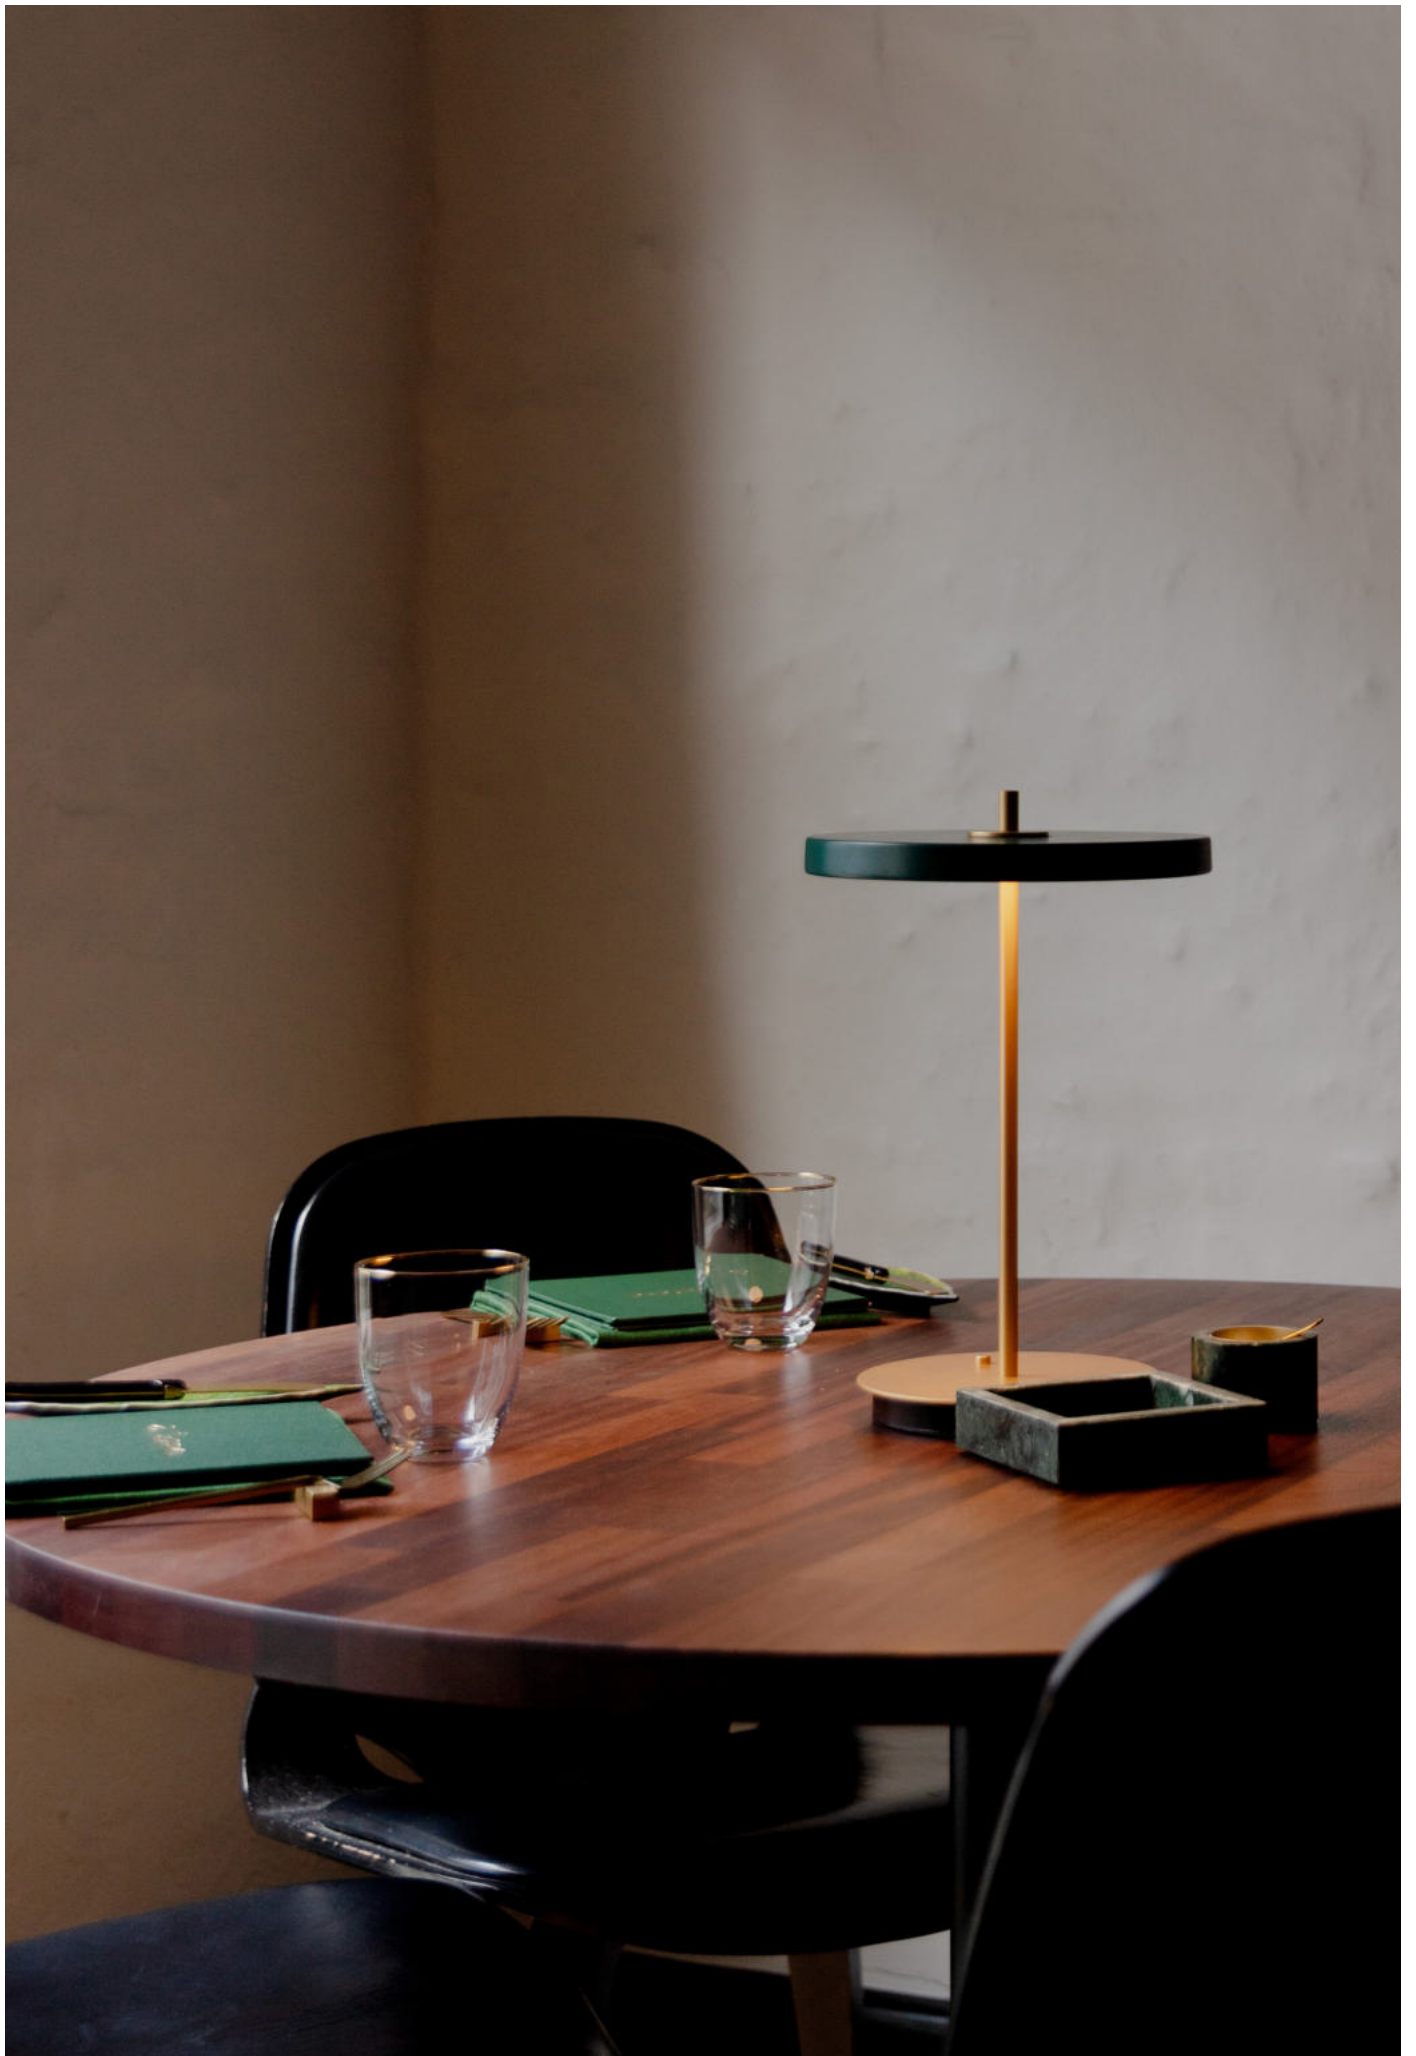

Asteria Move portable lamp | forest green