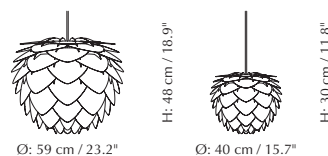

Acorn pendant lampshade

Designed by: Jacob Rudbeck
Materials: Acorn black and white: Glass and silicone
Acorn smoked steel and amber brass: Glass and aluminium
Specifications: Pendant lamp, light source max 15W LED E27 / E26 (not included)
Dimensions: ø: 14 cm / 5.5" h: 16 cm / 6.3"

Find inspiration on pages 20, 38, 39

More specifications

Around The World lampshade

Designed by: Luigi Vittorio Cittadini
Materials: Opal glass and steel
Specifications: Pendant, floor and table lamp, light source max 15W LED E27 / E26 (not included)
Dimensions: Around The World large ø: 35.4 cm h: 38.7 / 43.4 cm ø: 13.9" h: 15.2 / 17.1"
Around The World medium ø: 27.2 cm h: 30.8 / 34.4 cm ø: 10.7" h: 12.1 / 13.5"
Around The World mini ø: 21.2 cm h: 23.3 / 26.9 cm ø: 8.3" h: 9.2 / 10.6"

Find inspiration on pages 24, 73, 106

More specifications

Aluvia lampshade

Designed by: UMAGE Design Team
Materials: Aluminium, polypropylene and polycarbonate
Specifications: Aluvia medium: Pendant lamp, light source max 15W LED E27 / E26 (not included)
Aluvia mini: Pendant, floor and table lamp, light source max 15W LED E27 / E26 (not included)
Dimensions: Aluvia medium ø: 59 cm / 23.2" h: 48 cm / 18.9"
Aluvia mini ø: 40 cm / 15.7" h: 30 cm / 11.8"

Find inspiration on pages 40, 41, 65, 116, 179

More specifications