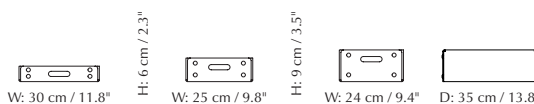

W: 30 cm / 11.8"

H: 6 cm / 2.3"

W: 25 cm / 9.8"

H: 9 cm / 3.5"

W: 24 cm / 9.4"

D: 35 cm / 13.8"

H: 12 cm / 4.7"