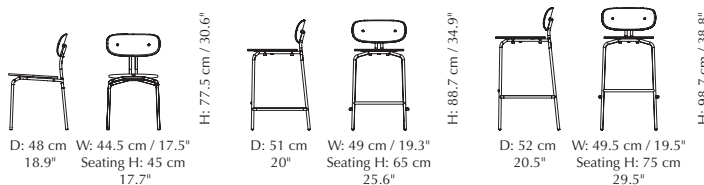

More specifications

chair

counter stool

bar stool

Time Flies

Designed by: Jonas Søndergaard
Materials: 100% recycled polyester and steel
Specifications: Combine various textiles, colours and legs to get the exact design you desire. Fabric specifications for the cushions on pages 207 and 209.
Dimensions: Dining chair h: 83 cm / 32.7" w: 60 cm / 23.6" d: 59 cm / 23.2"
Counter stool h: 102 cm / 42.5" w: 60 cm / 23.6" d: 56 cm / 22"
Bar stool h: 112 cm / 44" w: 60 cm / 23.6" d: 56 cm / 22"
Tests: EN 16139 Furniture – Seating (Level 1)
ANSI/BIFMA X5.4 – Public and Lounge Seating
Certifications: Global Recycled Standard STANDARD 100 by OEKO-TEX®

Find inspiration on pages 14, 16, 18, 19, 20, 23, 56, 57, 80, 101, 106, 113, 116, 119, 122