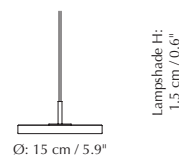

Asteria pendant lamp | micro

Designed by: Søren Ravn Christensen
Materials: Steel, aluminium and acrylic
Specifications: Pendant lamp for indoor use only, 400 cm / 157.5" black cord incl.

Asteria micro V1: 12W LED panel built-in, 25000 lighting hours, 3000 k, 370 lm, CRI 87

Asteria micro V2: 9W LED panel built-in, dimmable with external dimmer, 25000 lighting hours, 3000 k, 450 lm, CRI 85

Dimensions: ø: 15 cm / 5.9" h: 1.5 (5.7) cm / 0.6 (2.2)"
Warranty: 10-year warranty against manufacturer defects
Markings: CE, UKCA (for indoor use) and IP2X