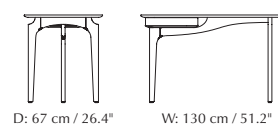

H: 74.9 cm / 29.5"

D: 67 cm / 26.4"

W: 130 cm / 51.2"