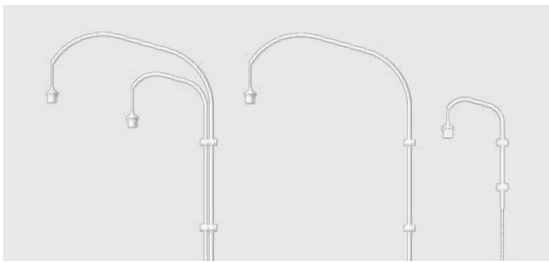

Find inspiration on page 84

More specifications

Tripod base | lamp

Designed by: Søren Ravn Christensen
Material: Aluminium
Specifications: Lamp for indoor use only, 200 cm / 78.7" textile cord incl., light source max 15W LED E27 (not included)
Dimensions: ø: 15.8 cm / 6.2" h: 18.6 cm / 7.3"
 or ø: 24 cm / 9.4" h: 12.5 cm / 4.9"
 Adjustable size
Markings: CE, UKCA (for indoor use), IP2X and UL certified