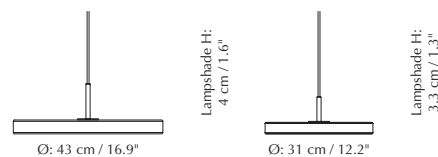

Dimensions: ø: 43 cm / 16.9" h: 150.7 cm / 59.3"
Warranty: 10-year warranty against manufacturer defects
Markings: CE, UKCA (for indoor use), IP2X and cETLus certified

Find inspiration on pages 52, 88, 114, 132, 146

Ht: 150.7 cm / 59.3"

Lamp Ø: 43 cm / 16.9"
 Base Ø: 37 cm / 14.6"

More specifications

Asteria Plus pendant lamp

Designed by: Søren Ravn Christensen
Materials: Steel, aluminium and acrylic
Specifications: Pendant lamp for indoor use only, 270 cm / 106.3" black textile cord incl.

Dimensions: Asteria Plus medium ø: 43 cm / 16.9" h: 4 (14) cm / 1.6 (5.5)"
 Asteria Plus mini ø: 31 cm / 12.2" h: 3.3 (10.5) cm / 1.3 (4.1)"
Warranty: 10-year warranty against manufacturer defects
Markings: CE, UKCA (for indoor use) and IP2X