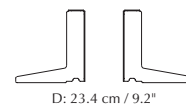

D: 23.4 cm / 9.2"

H: 24.5 cm / 9.6"

More specifications

Charging Trolley

Designed by: UIMAGE Design Team
Materials: Steel and PP
Dimensions: h: 108.8 cm / 42.8" w: 102 cm / 40.2" d: 48.6 cm / 19.1"

W: 102 cm / 40.2"