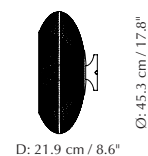

Brighter Days pendant lampshade

Designed by: Thor Høy
Materials: Solid brass and solid steel
Specifications: Pendant lamp, light source max 2W LED G4 12V DC (not included). Compatible with Rosette Mini G4 cord set.
Dimensions: Quadra h: 8.7 cm / 3.4" w: 4.3 / 1.7" cm d: 4.3 cm / 1.7"
Penta h: 8.7 cm / 3.4" w: 4.5 / 1.8" cm d: 4.5 cm / 1.8"
Hexa h: 8.7 cm / 3.4" w: 4.9 / 1.9" cm d: 4.9 cm / 1.9"

Find inspiration on pages 22, 23, 140

More specifications

Cornet pendant lampshade

Designed by: Jacob Johan Würtzen
Material: Aluminium
Specifications: Pendant lamp, light source max 15W LED E27 / E26 (not included)
Dimensions: ø: 13.4 cm / 5.3" h: 23.8 cm / 9.4"

Find inspiration on page 158

More specifications

Faraday pendant lampshade

Designed by: Jonas Søndergaard
Materials: Steel and opal glass
Specifications: Pendant lamp, light source max 15W LED E27 / E26 (not included)
Dimensions: Faraday large ø: 60 cm / 23.6" h: 26 cm / 10.2"
Faraday medium ø: 45 cm / 17.7" h: 21.8 cm / 8.4"

More specifications

Faraday Up ceiling / wall lamp

Designed by: Jonas Søndergaard
Materials: Steel and glass
Specifications: Surface mounted lamp, light source max 15W LED E27 / E26 (not included)
Dimensions: ø: 45.3 cm / 17.8" d: 21.9 cm / 8.6"

More specifications