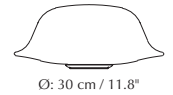

Ø: 30 cm / 11.8"

Ht: 12.9 cm / 5.1"