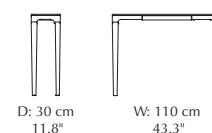

More specifications

H: 75 cm / 29.5"

D: 80 cm / 31.5"

W: 120 cm / 47.2"

Duende desk

Designed by: Anders Klem
Materials: Oak, MDF and steel
Dimensions: h: 74.9 cm / 29.5" w: 130 cm / 51.2" d: 67 cm / 26.4"

Find inspiration on pages 57, 94, 95, 98, 99, 100, 101

D: 30 cm / 11.8"

W: 110 cm / 43.3"

Ht: 82 cm / 32.3"

Paff table

Designed by: Søren Ravn Christensen
Materials: Oak, (aluminium, marble and MDF)
Specifications: Combine various colours and legs to get the exact design you desire
Dimensions: Paff low h: 27 cm / 10.6" w: 50 cm / 19.7" d: 35 cm / 13.8"
 Paff tall h: 43 cm / 16.9" w: 50 cm / 19.7" d: 35 cm / 13.8"
Tests: EN 16139 Furniture – Seating (Level 1)
 EN 17191 Furniture – Seating for children
 EN 71-3 Toy safety – Migration of certain