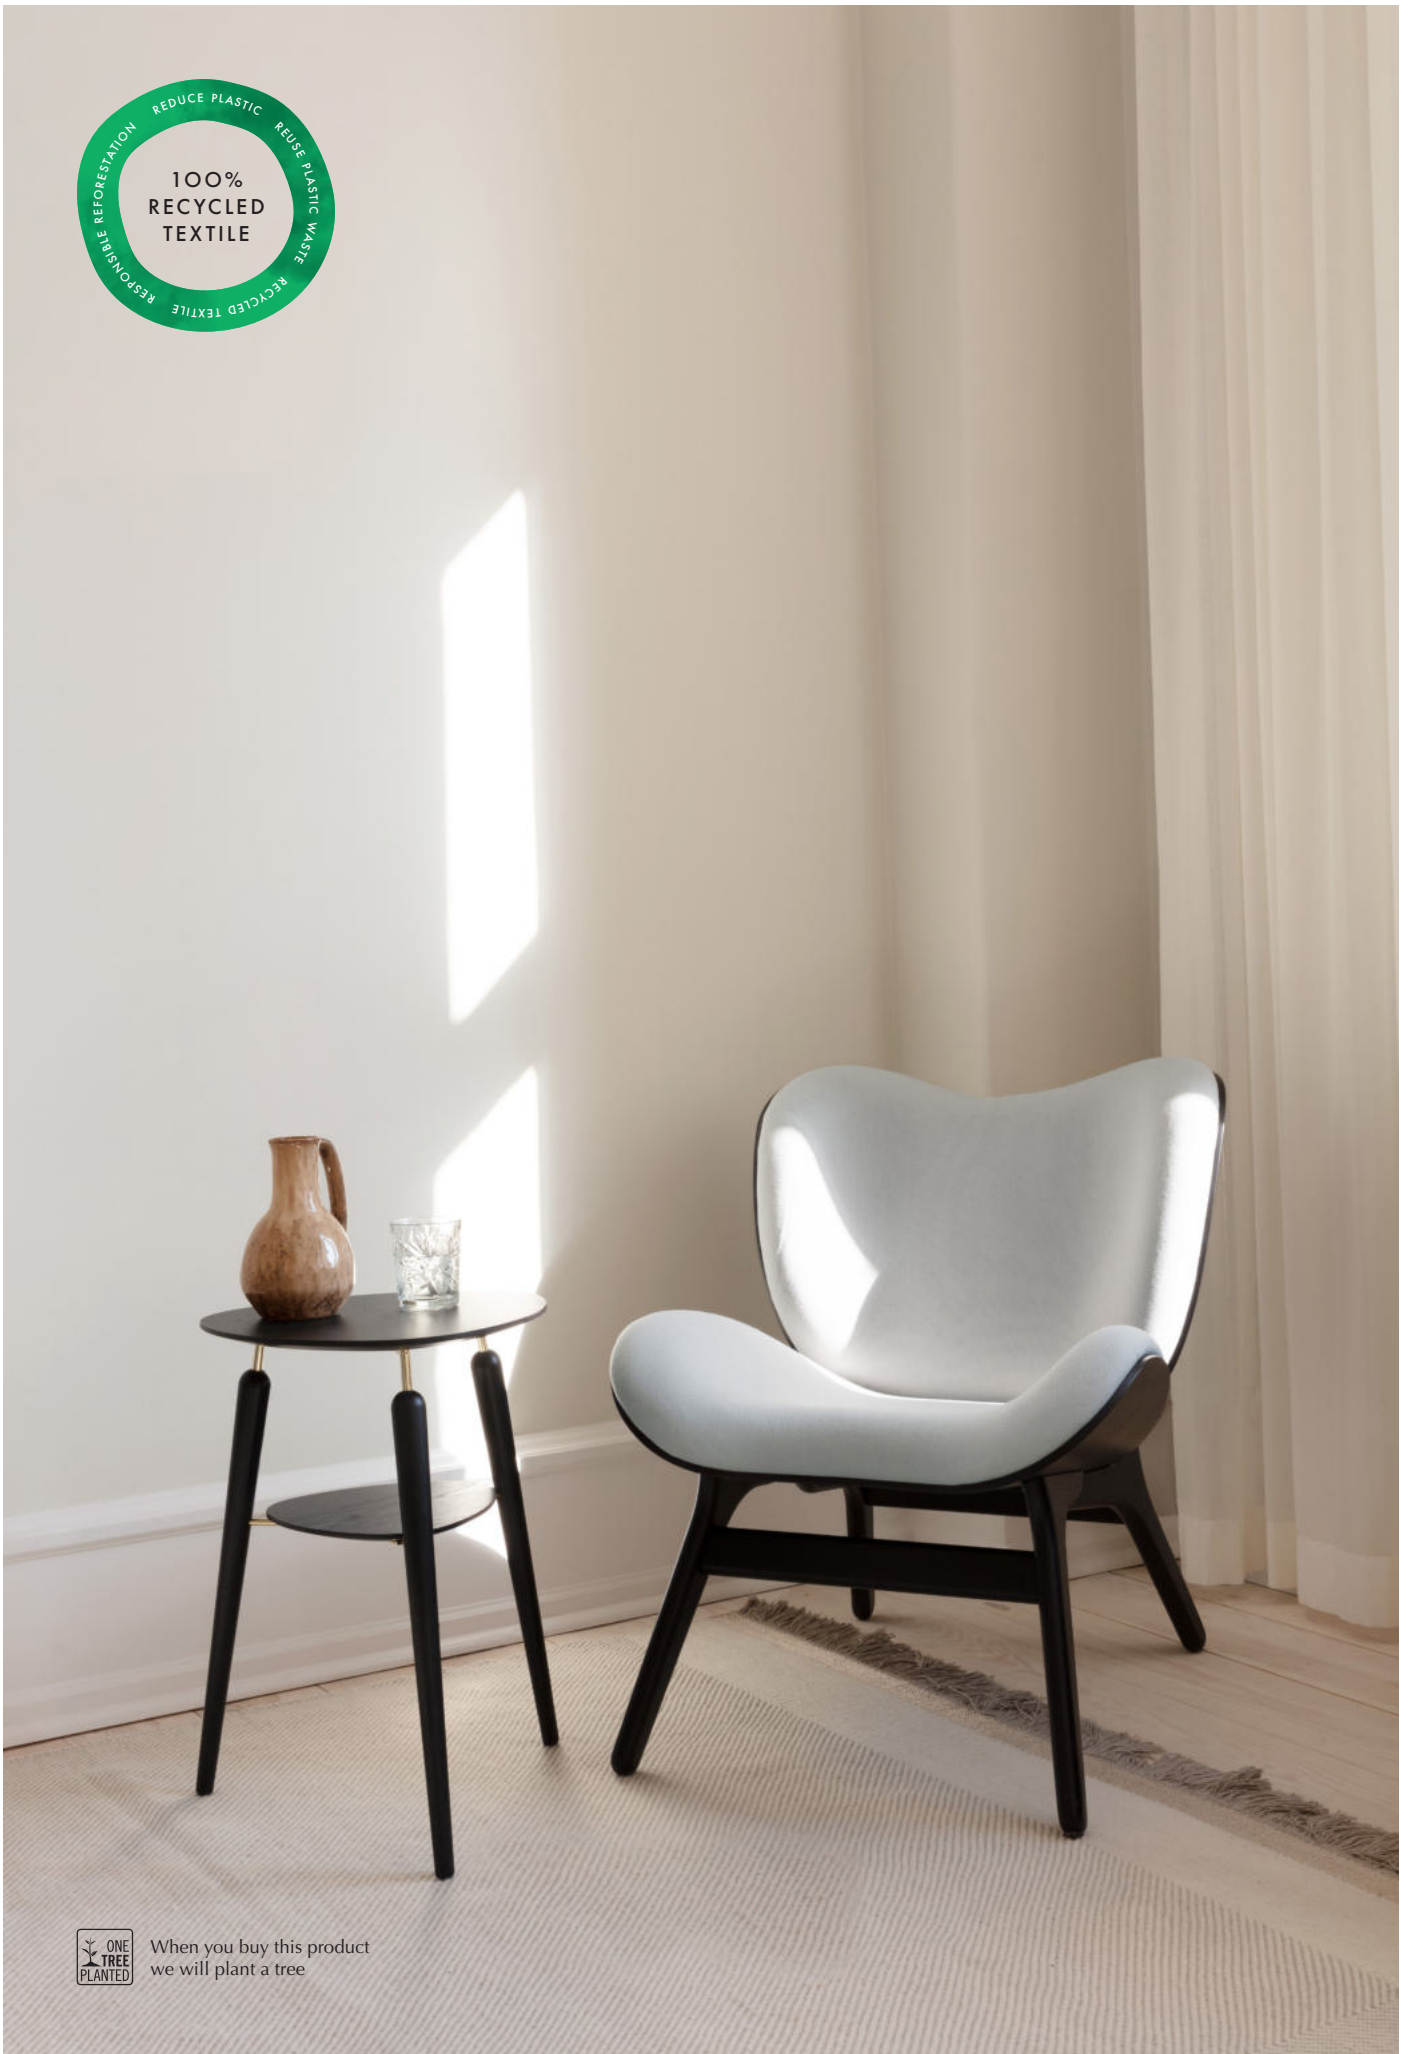

When you buy this product
we will plant a tree

My Spot side table | black oak, brass

A Conversation Piece low lounge chair | black oak, sterling