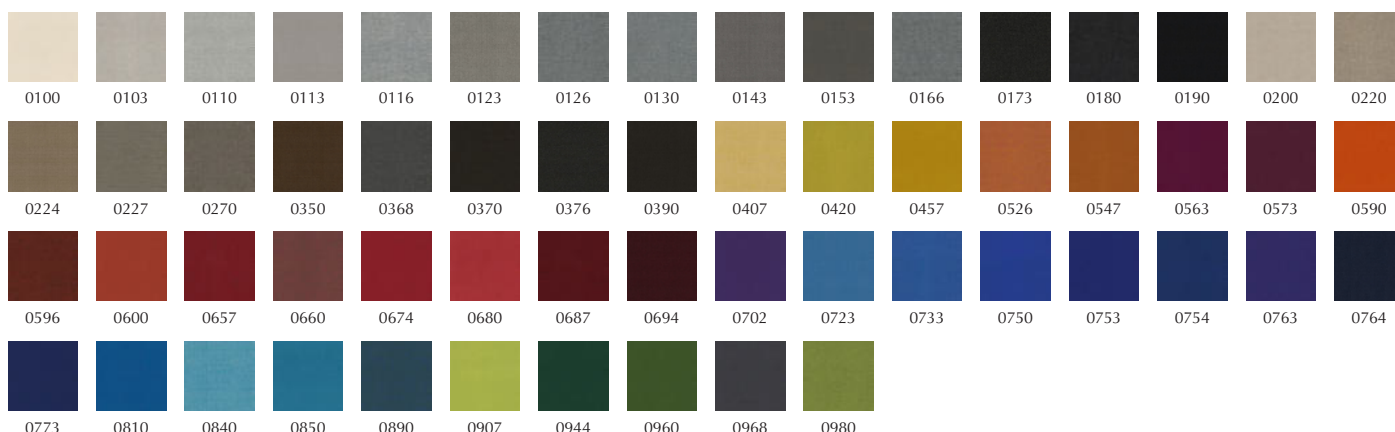

Hallingdal 65 | Fabric from Kvadrat

Kvadrat's first textile 'Hallingdal' has become the archetype of woollen textiles. The very durable upholstery fabric was originally designed in 1965 by Nanna Ditzel, and is now available in a version with an updated colour scale: Hallingdal 65. Hallingdal 65 is made of wool and viscose, which complement each other well: the wool provides excellent durability and flexibility, whilst the viscose adds brilliance and depth to the colour. Both materials are dyed before they are spun, which highlights the rich texture of the fabric.

Name:	Hallingdal 65	Durability:	100.000 Martindale
Designer:	Nanna Ditzel	Pilling:	3-4
Type:	Upholstery	Lightfastness:	7
Pattern:	Solid	Sustainability:	EU Ecolabel, Greenguard Gold, HPD, EPD
Composition:	70% new wool 30% viscose	Manufactured in:	Norway
Weight:	795 g/lin.m	Price:	Upon request
Width:	130 cm	Delivery time:	Within 6 weeks