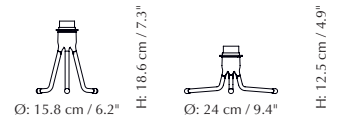

More specifications

Willow | wall lamp

Designed by: Søren Ravn Christensen
Materials: Aluminium and steel
Specifications: Wall lamp for indoor use only, 130 cm / 51.2" textile cord incl., light source max 15W LED E27 (not included)
Dimensions: Willow double h: 123 cm / 40 / 77.7 cm
 h: 48.4" d: 15.7 / 30.6"
 Willow single h: 123 cm / 48.4" d: 77.7 cm / 30.6"
 Willow mini h: 50.1 cm / 19.7" d: 29.8 cm / 11.7"
Markings: CE, UKCA (for indoor use), IP2X and UL certified