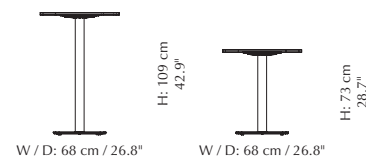

H: 73 cm / 28.7"

W / D: 68 cm / 26.8"

W / D: 68 cm / 26.8"