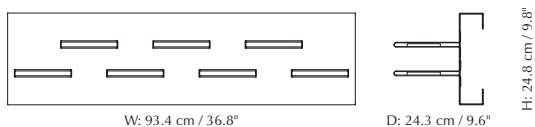

More specifications

Designed by: UMAGE Design Team
Material: Steel
Specifications: Wall hanging shelf which can charge up to 7 lamps at the same time
Dimensions: h: 24.8 cm / 9.8" w: 93.4 cm / 36.8" d: 24.3 cm / 9.6"

Find inspiration on page 17