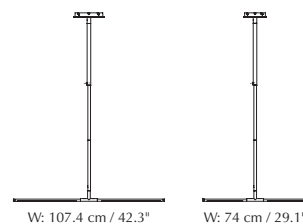

Find inspiration on pages 68, 72

W: 74 cm / 29.1"

W: 54.1 cm / 21.3"

H: 14.7 cm / 5.8"

More specifications

Omni Pivot wall lamp

Designed by: Søren Ravn Christensen
Material: Aluminium, PP, PMMA and steel
Specifications: Surface mounted lamp for indoor use only, can rotate 180 degrees. 6W LED panel built-in, dimmable (built-in), 30000 lighting hours, 2700 k, 350 lm, CRI 94
Dimensions: h: 34.9 cm / 13.7" w: 14 cm / 5.5" d: 39.7 cm / 15.6"

D: 39.7 cm / 15.6"

H: 34.9 cm / 13.7"

More specifications

Omni ceiling lamp

Designed by: Søren Ravn Christensen
Materials: Aluminium, PP, PMMA and steel
Specifications: Pendant lamp for indoor use only, can rotate 360 degrees

Dimensions: Omni ceiling lamp medium:
 h: 59-133.4 cm / 23.2-52.5" w: 74 cm / 29.1" d: 16.6 cm / 6.5"

Omni ceiling lamp large:
 h: 59-133.4 cm / 23.2-52.5" w: 74 cm / 29.1" d: 1.9 cm / 0.7"

Warranty: 10-year warranty against manufacturer defects
Markings: CE, UKCA (for indoor use) and IP2X