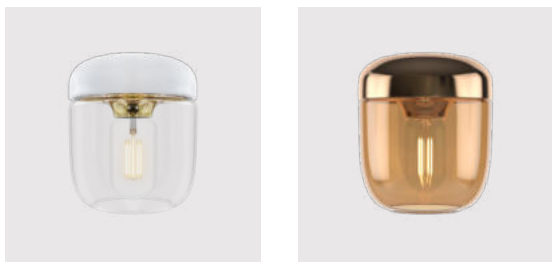

Acorn pendant lampshade

Designed by: Jacob Rudbeck
Materials: Acorn black and white: Glass and silicone
Acorn smoked steel and amber brass: Glass and aluminium
Specifications: Pendant lamp, light source max 15W LED E27 / E26 (not included)
Dimensions: ø: 14 cm / 5.5" h: 16 cm / 6.3"

Find inspiration on pages 20, 38, 39

More specifications