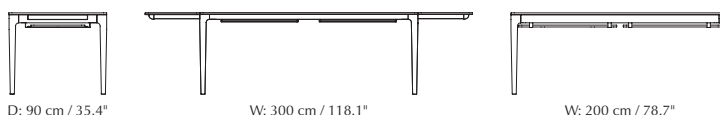

D: 90 cm / 35.4"

W: 300 cm / 118.1"

W: 200 cm / 78.7"

Ht: 75.5 cm / 29.7"