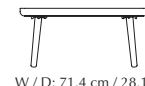

H: 33 cm / 13"

W / D: 71.4 cm / 28.1"