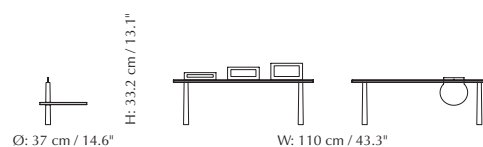

Extra Shelf w/ hole h: 35 cm / 13.8" w: 110 cm / 43.3" d: 35 cm / 13.8"

Bowl ø: 24 cm / 9.4" h: 24 cm / 9.4"

Find inspiration on page 124

More specifications

Hang In There wall hanger

Designed by: Thor Høy
Material: Steel (powder coated)
Dimensions: h: 10 cm / 3.9" w: 10 cm / 3.9" d: 11.3 cm / 4.4"