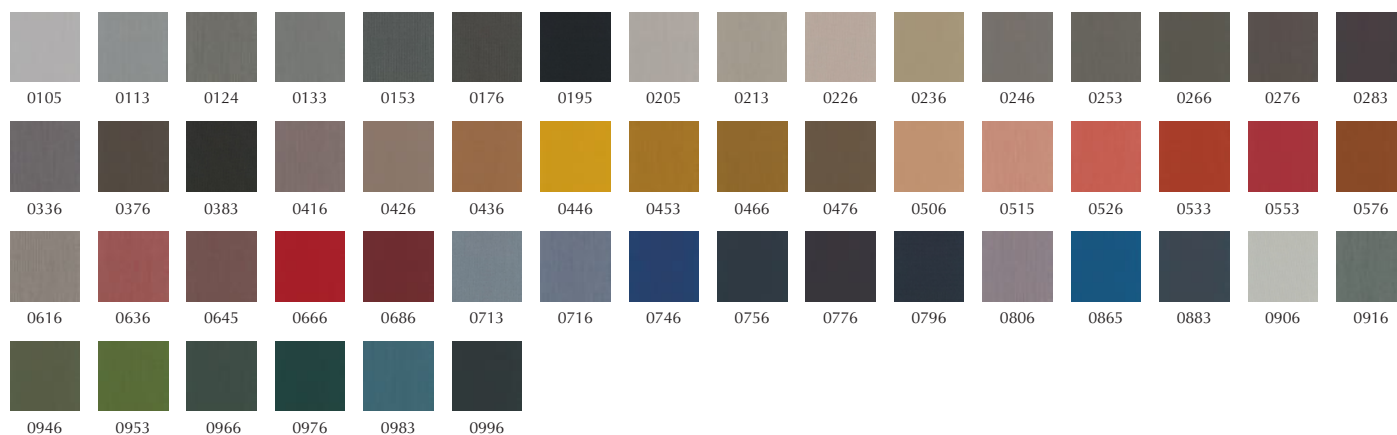

Steelcut Trio 3 | Fabric from Kvadrat

Steelcut Trio is a hardwearing woollen upholstery textile with the same construction as Steelcut. Originally designed by Frans Dijkmeijer, it comes in updated colourways crafted by Giulio Ridolfo. The three-dimensional surface of Steelcut Trio resembles small pyramids or steel points. Despite the complexity of the textile's innovative weave, it has a simple, precise expression. Steelcut Trio is yarn-dyed and made from 3 differently coloured yarns.

Name: Steelcut Trio 3
Designer: Frans Dijkmeijer & Giulio Ridolfo
Type: Upholstery
Pattern: Solid
Composition: 90% new wool, worsted 10% nylon
Weight: 770 g/lin.m
Width: 140 cm / 55.1"

Durability: 100.000 Martindale
Pilling: 4
Lightfastness: 6-7
Sustainability: EU Ecolabel, Greenguard Gold, HPD, EPD
Manufactured in: United Kingdom
Price: Upon request
Delivery time: Within 6 weeks