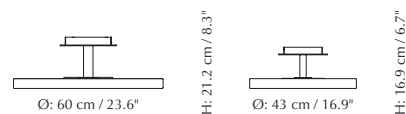

Asteria Up ceiling lamp

Designed by: Søren Ravn Christensen
Materials: PS and steel
Specifications: Surface mounted lamp for indoor use only

Asteria Up large: 37W LED panel built-in, dimmable with external dimmer, 25000 lighting hours, 3000 k, 2300 lm, CRI 81

Asteria Up medium: 17W LED panel built-in, dimmable with external dimmer, 25000 lighting hours, 3000 k, 1100 lm, CRI 83

Dimensions: Asteria Up large ø: 60 cm / 23.6" h: 21.2 cm / 8.3"
Asteria Up medium ø: 43 cm / 16.9" h: 16.9 cm / 6.7"

Warranty: 10-year warranty against manufacturer defects
Markings: CE, UKCA, WEEE (for indoor use), IP2X and cETLus certified

Find inspiration on pages 114, 119