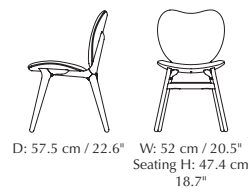

H: 86 cm / 33.8"

More specifications

A Conversation Piece lounge chair

Designed by: Anders Klem
Materials: Solid oak, plywood, 100% recycled polyester and PUR
Specifications: Fabric specifications on pages 207-215. Fabrics from Sørensen Leather and Kvadrat are made-to-order. Please contact info@umage.com
Dimensions: Low h: 83 cm / 32.7" w: 70 cm / 27.6" d: 83 cm / 32.7"
 Tall h: 106 cm / 41.7" w: 73 cm / 28.7" d: 93 cm / 36"
Tests: EN 16139 Furniture – Seating (Level 1)
 ANSI/BIFMA X5.4 – Public and Lounge Seating
Certifications: FSC-certified oak
 Global Recycled Standard
 LEATHER STANDARD and STANDARD 100 by OEKO-TEX®