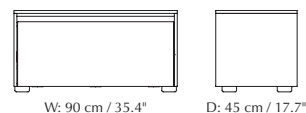

Hideaway storage bench

Designed by: Søren Ravn Christensen
Materials: Oak veneer, MDF, (100% recycled polyester and venetian cane)
Specifications: Fabric specifications on pages 207 and 209
Dimensions: h: 45 cm / 17.7" w: 90 cm / 35.4" d: 45 cm / 17.7"
Certifications: Global Recycled Standard STANDARD 100 by OEKO-TEX®

Ht: 45 cm / 17.7"

W: 90 cm / 35.4"

D: 45 cm / 17.7"