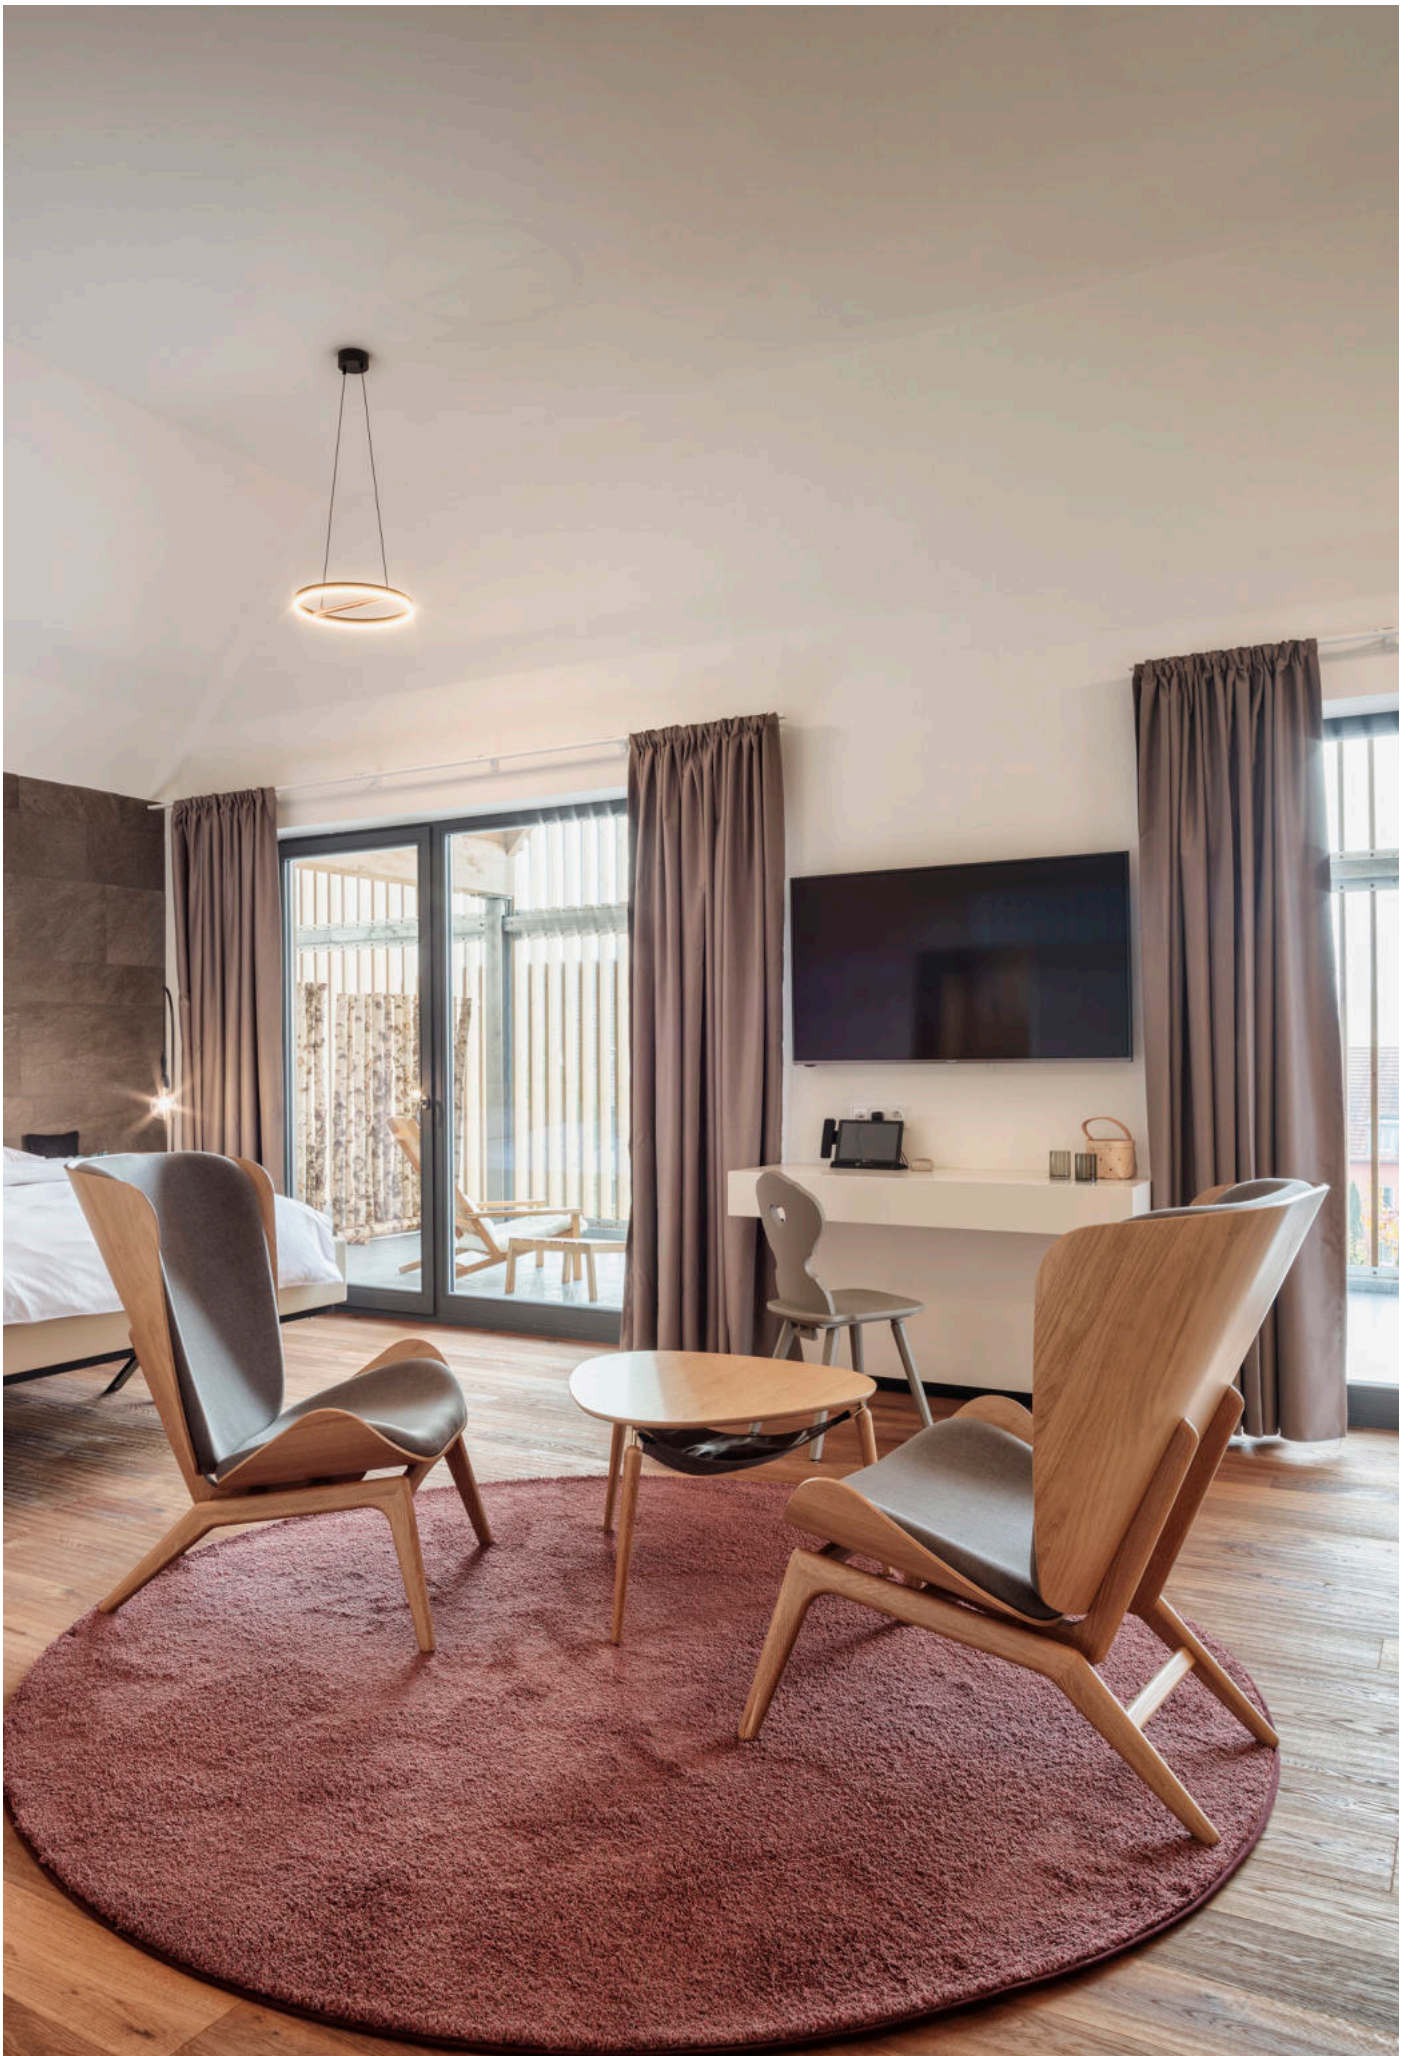

Audacious cabinet

Clava Up Wood lampshade | large, oak

Time Flies dining chairs | brass, white sands

The Reader wing chair | oak, slate grey

Hang Out coffee table | oak, brass

Parsberg, Germany

Romantik Hotel Hirschen