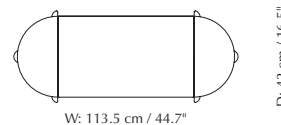

Comfort Circle dining table with extension

Designed by: Søren Ravn Christensen
Materials: Solid oak, MDF and steel
Dimensions: h: 74.7 / 75.9 cm w: 132 / 202 cm d: 132 cm
h: 29.4 / 29.9" w: 52 / 79.5" d: 52"
Test: EN 15372 Furniture – Tables (Level 2)