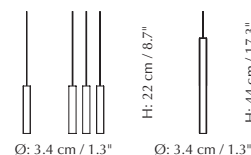

Ø: 3.4 cm / 1.3"

H: 22 cm / 8.7"

Ø: 3.4 cm / 1.3"

H: 44 cm / 17.3"