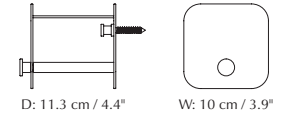

Hang In There wall hanger

Designed by: Thor Høy
Material: Steel (powder coated)
Dimensions: h: 10 cm / 3.9" w: 10 cm / 3.9" d: 11.3 cm / 4.4"

Find inspiration on page 74

More specifications