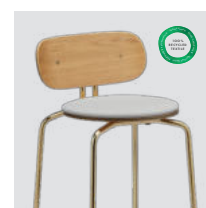

Sterling
w/ brass 5919-1C719-03
w/ black 5919-3C719-03