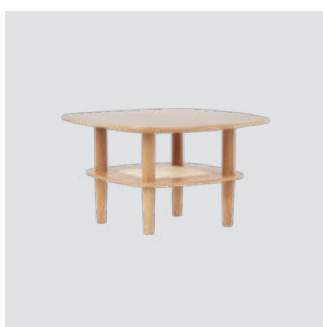

Together Smooth Square coffee table

Designed by: Søren Ravn Christensen
Materials: Solid oak, oak veneered MDF and venetian cane
Specifications: Fabric specifications on page 201
Dimensions: 60 tall h: 51.6 cm w: 60 cm d: 60 cm
60 low h: 37.9 cm w: 60 cm d: 100 cm
100 tall h: 51.6 cm w: 100 cm d: 100 cm
100 low h: 37.9 cm w: 100 cm d: 100 cm
Certifications: FSC-certified oak

Find inspiration on pages 13 and 23

Variant	EUR	DKK	GBP	SEK	NOK	USD
Together Smooth Square 60	469	3.499	429	4.999	4.999	599
Together Smooth Square 100	899	6.499	799	9.999	9.999	1.099

Oak		Dark oak		Black oak	
100 low	5522NC5680-1	100 low	5807NC5780-1	100 tall	5155
100 tall	5522NC5680-2	100 tall	5807NC5780-2		
60 low	5680C5680-1	60 low	5780C5780-1		
60 tall	5680C5680-2	60 tall	5780C5780-2