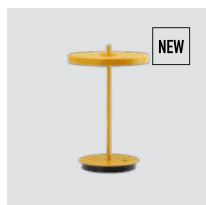

sunflower 2630