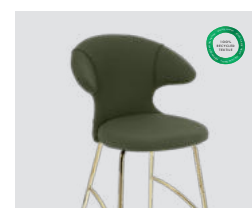

Racing green

w/ brass 590-05C5912-1
w/ chrome 590-05C5912-2
w/ black 590-05C5912-3