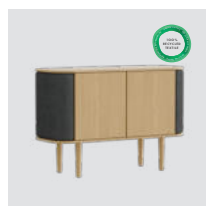

Shadow

oak 5622C710-04
dark oak 5774C711-04
black oak 5106C709-04