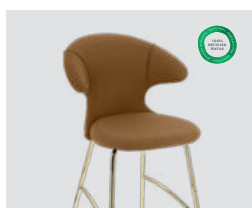

Caramel

w/ brass 590-08C5913-1
w/ chrome 590-08C5913-2
w/ black 590-08C5913-3