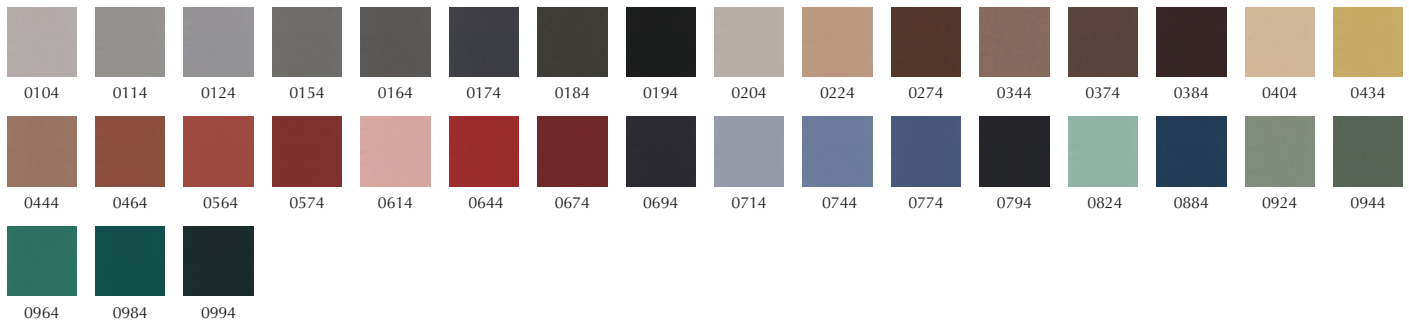

Reflect | Fabric from Kvadrat

Reflect is a sophisticated twill weave upholstery textile designed by Patricia Urquiola made from recycled polyester, with a natural expression and a particularly tactile touch. Unusual for a textile crafted from recycled fibres, Reflect has a particularly delicate and soft hand. Made from recycled polyester, it offers excellent functional performance, as well as a full scale of vibrant colours. The versatile palette for Reflect comprises 35 colourways and expresses confident colour combinations by matching warm notes with closely related nuances. Reflect is suitable for contract and private use.

Name: Reflect
Designer: Patricia Urquiola
Type: Upholstery
Pattern: Solid
Composition: 100% post-consumer recycled polyester
Weight: 430 g/lin.m
Width: 140 cm

Durability: 100.000 Martindale
Pilling: 4
Lightfastness: 6
Sustainability: Greenguard Gold, HPD, EPD
Manufactured in: Holland
Price: Upon request
Delivery time: Within 6 weeks