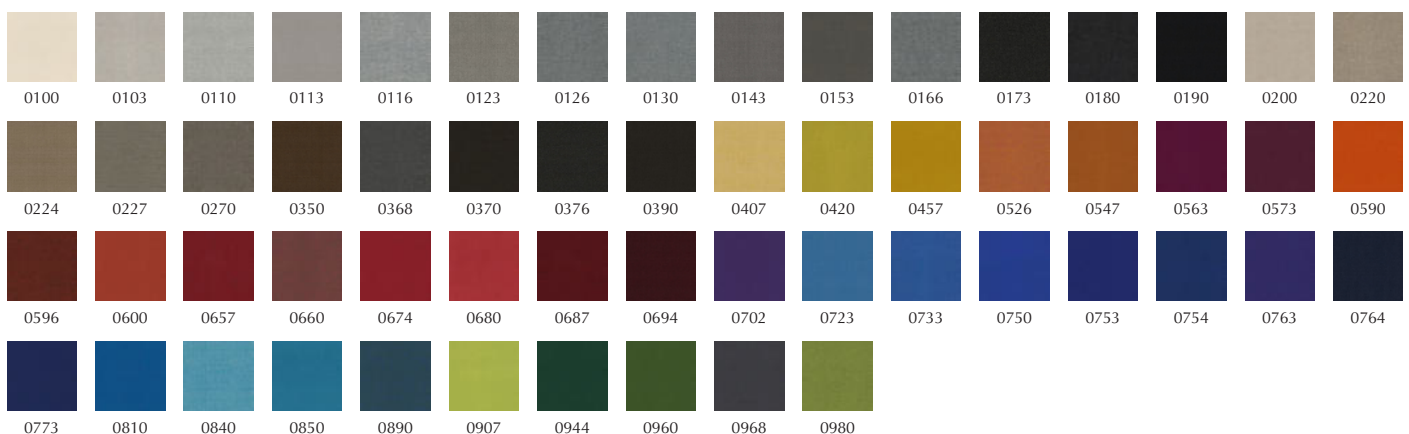

Hallingdal 65 | Fabric from Kvadrat

Kvadrat's first textile 'Hallingdal' has become the archetype of woollen textiles. The very durable upholstery fabric was originally designed in 1965 by Nanna Ditzel, and is now available in a version with an updated colour scale: Hallingdal 65. Hallingdal 65 is made of wool and viscose, which complement each other well: the wool provides excellent durability and flexibility, whilst the viscose adds brilliance and depth to the colour. Both materials are dyed before they are spun, which highlights the rich texture of the fabric.

Name:	Hallingdal 65	Durability:	100.000 Martindale
Designer:	Nanna Ditzel	Pilling:	3-4
Type:	Upholstery	Lightfastness:	7
Pattern:	Solid	Sustainability:	EU Ecolabel, Greenguard Gold, HPD, EPD
Composition:	70% new wool 30% viscose	Manufactured in:	Norway
Weight:	795 g/lin.m	Price:	Upon request
Width:	130 cm	Delivery time:	Within 6 weeks