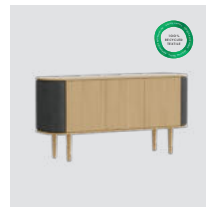

Shadow

oak 5623C710-04
dark oak 5775C711-04
black oak 5107C709-04