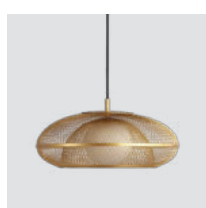

Steel		Brass	
medium	2148	medium	2196
large	2149	large	2197