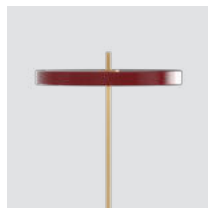

ruby red 2341