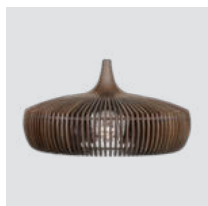

2343

dark oak