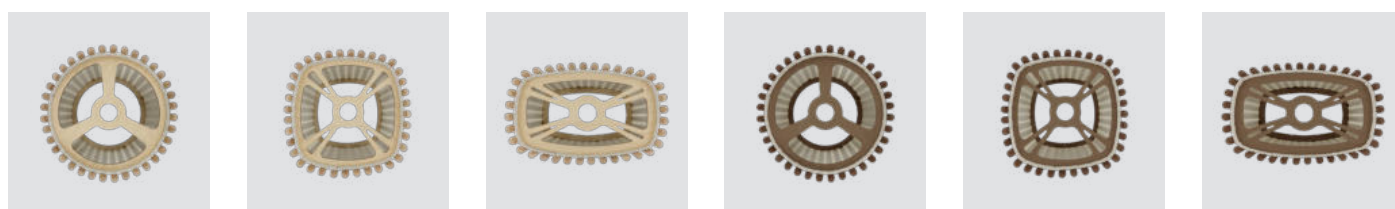

Oak w/ circle	Oak w/ square	Oak w/ rectangular	Dark oak w/ circle	Dark oak w/ square	Dark oak w/ rectangular
mini 2249 medium 2250C2250-1 large 2251C2251-1	medium 2250C2250-2 large 2251C2251-2	medium 2250C2250-3 large 2251C2251-3	mini 2252 medium 2253C2253-1 large 2254C2254-1	medium 2253C2253-2 large 2254C2254-2	medium 2253C2253-3 large 2254C2254-3