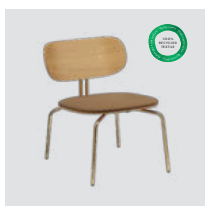

Sugar brown

w/ brass 5917-1C730-01
w/ black 5917-3C730-01