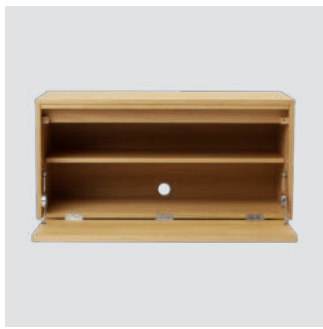

## Hideaway storage bench

**Designed by:** Søren Ravn Christensen  
**Materials:** Oak veneer, MDF, (venetian cane and polyester)  
**Specifications:** Fabric specifications on pages 199 and 201  
**Dimensions:** h: 45 cm w: 90 cm d: 45 cm  
**Certifications:** Global Recycled Standard and STANDARD 100 by OEKO-TEX®