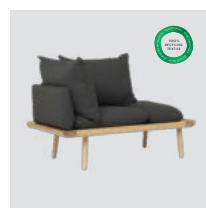

Shadow
oak 5562C723-04
dark oak 5762C723-04