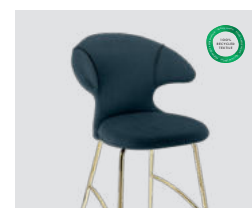

Jet air blue

w/ brass 590-15C5912-1
w/ chrome 590-15C5912-2
w/ black 590-15C5912-3