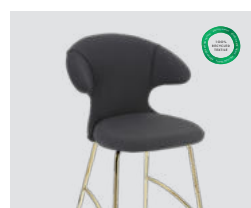

Shadow

w/ brass 590-04C5912-1
w/ chrome 590-04C5912-2
w/ black 590-04C5912-3