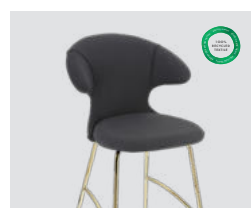

Shadow

w/ brass 590-04C5913-1
w/ chrome 590-04C5913-2
w/ black 590-04C5913-3