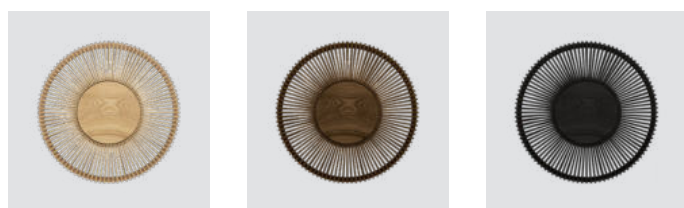

Oak		Dark oak		Black oak	
large	2358	large	2359	large	2369
medium	2381	medium	2382	medium	2383