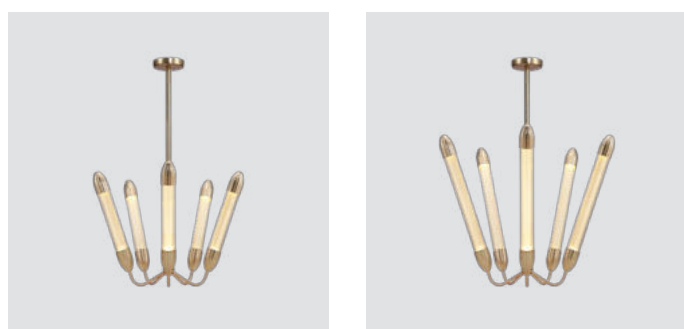

Variant	EUR	DKK	GBP	SEK	NOK	USD
Komorebi mini	119	849	109	1.299	1.299	159
Komorebi medium	299	2.199	259	3.199	3.199	369
Komorebi large	439	3.299	379	4.899	4.899	549

Oak w/ circle	Oak w/ square	Oak w/ rectangular	Dark oak w/ circle	Dark oak w/ square	Dark oak w/ rectangular
mini 2249 medium 2250C2250-1 large 2251C2251-1	medium 2250C2250-2 large 2251C2251-2	medium 2250C2250-3 large 2251C2251-3	mini 2252 medium 2253C2253-1 large 2254C2254-1	medium 2253C2253-2 large 2254C2254-2	medium 2253C2253-3 large 2254C2254-3