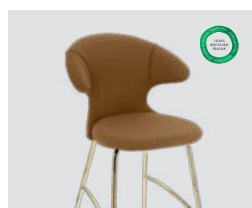

Caramel

w/ brass 590-08C5912-1
w/ chrome 590-08C5912-2
w/ black 590-08C5912-3