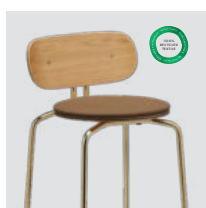

Sugar brown
w/ brass 5918-1C719-01
w/ black 5918-3C719-01