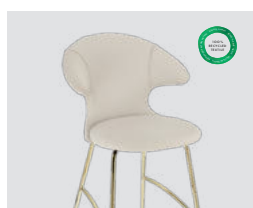

White sands

w/ brass 590-02C5912-1
w/ chrome 590-02C5912-2
w/ black 590-02C5912-3