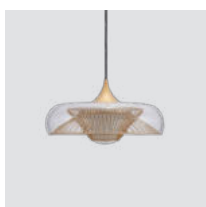

Chordis pendant lampshade

Designed by: Jonas Søndergaard
Materials: Glass and steel
Specifications: Pendant lamp, light source max 15W LED E27 / E26 (not included)
The lampshade is only compatible with the UMAGE Cord Set Pro ø: 37.7 cm h: 20 cm
Dimensions:

Find inspiration on page 16

Variant	EUR	DKK	GBP	SEK	NOK	USD
Chordis	499	3.699	449	5.699	5.999	599

brass 2523