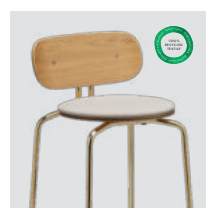

White sands
w/ brass 5919-1C719-02
w/ black 5919-3C719-02