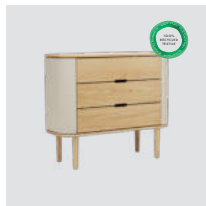

White sands

oak 5624C735-02
dark oak 5776C736-02
black oak 5126C734-02