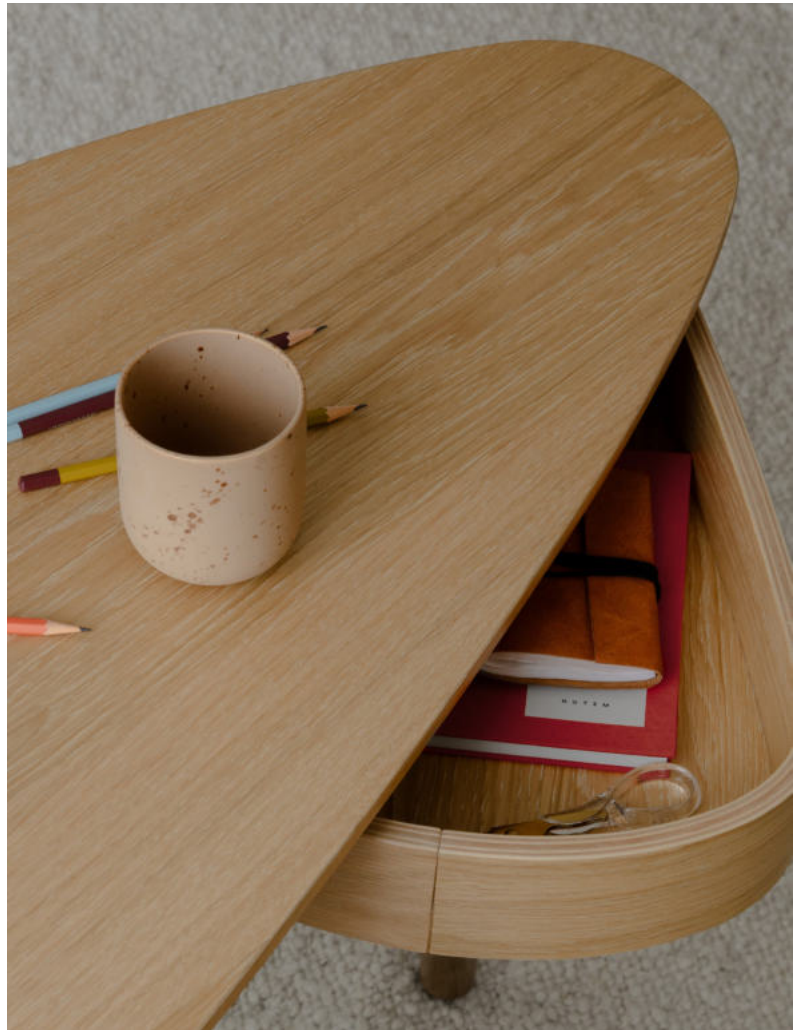

Duende desk | oak    Asteria Move portable lamp | polished steel

Duende desk | oak

Duende desk | dark oak

The Reader wing chair | oak, cognac

When you buy this product  
we will plant a tree