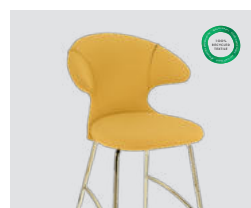

Curry sun

w/ brass 590-09C5913-1
w/ chrome 590-09C5913-2
w/ black 590-09C5913-3