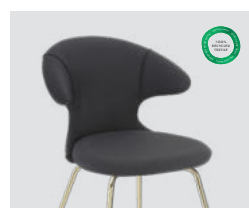

Shadow

w/ brass 590-04C5901-1
w/ chrome 590-04C5901-2
w/ black 590-04C5901-3