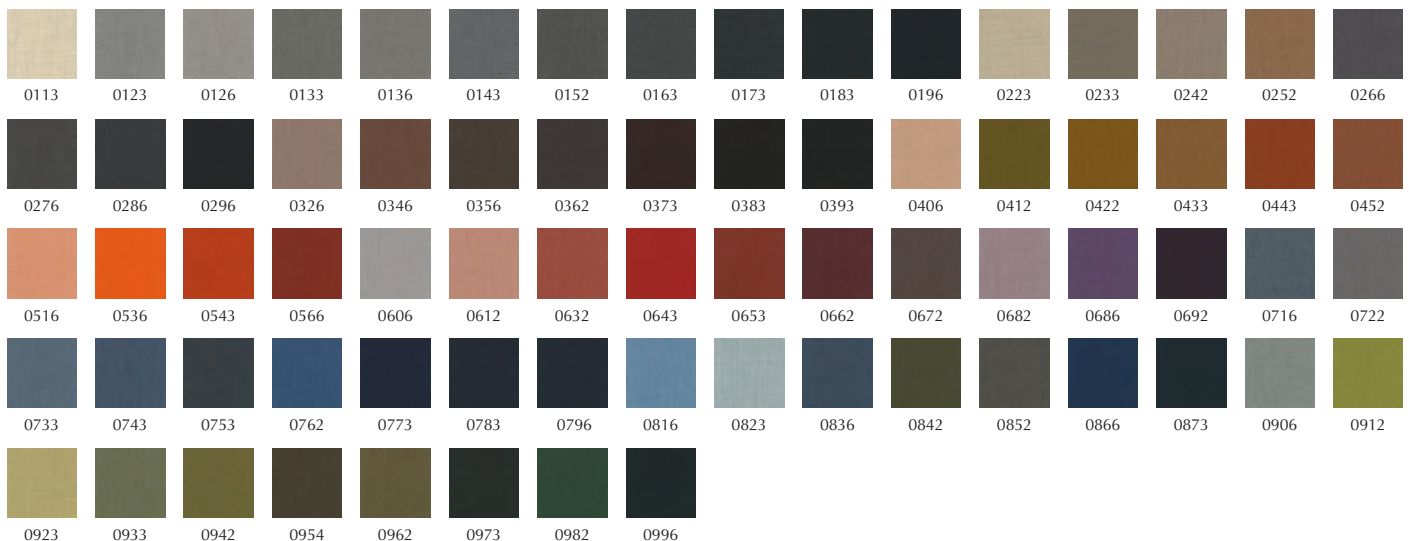

Remix 3 | Fabric from Kvadrat

Remix 3 is an elegant upholstery textile distinguished by exceptional depth of colour, designed by Giulio Ridolfo. It comes in 23 new hues, adding to an already expansive palette which now offers a total of 72 sophisticated colourways. Remix 3 looks unicoloured from a distance but reveals subtle details and colour contrasts when viewed close-up. The textile features a tight, minimalistic weave, and derives its lively colour play from a combination of two different mélangé yarns, which each combine up to three hues. The new colours – carefully selected from 2600 samples – are inspired by an extensive study of traditional Indigo dyeing undertaken by Giulio Ridolfo on his travels. Centred around deep combinations of blues and rich natural reds, they also include subtly coloured neutrals.

Name: Remix 3
Designer: Giulio Ridolfo
Type: Upholstery
Pattern: Solid
Composition: 90% new wool, worsted 10% nylon
Weight: 420 g/lin.m
Width: 140 cm

Durability: 100.000 Martindale
Pilling: 4
Lightfastness: 6
Sustainability: EU Ecolabel, Greenguard Gold, HPD, EPD
Manufactured in: United Kingdom
Price: Upon request
Delivery time: Within 6 weeks