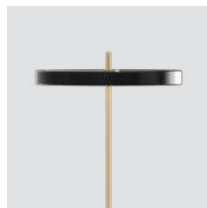

Asteria floor lamp

Designed by: Søren Ravn Christensen
Materials: Aluminium, PMMA and steel
Specifications: Floor lamp for indoor use only, 2 m black cord incl., 24W LED panel built-in, dimmable (built-in), 25000 lighting hours, 3000 k, 1100 lm, CRI 84
Dimensions: ø: 43 cm h: 150.7 cm
Warranty: 10-year warranty against manufacturer defects
Markings: CE, UKCA, WEEE (for indoor use), IP2X and cETLus certified

Find inspiration on page 83

Variant	EUR	DKK	GBP	SEK	NOK	USD
Asteria floor lamp	579	4.399	499	6.499	6.699	699

black 2340

Asteria table lamp incl. USB

Designed by: Søren Ravn Christensen
Materials: Aluminium, acrylic, polypropylene and steel
Specifications: Table lamp with built-in USB charger, for indoor use only, 2 m black cord incl., 13W LED panel built-in, dimmable (built-in), 25000 lighting hours, 3000 k, 600 lm, CRI 83
Dimensions: ø: 31 cm h: 41.5 cm
Warranty: 10-year warranty against manufacturer defects
Markings: CE, UKCA, WEEE (for indoor use), IP2X and cETLus certified

Find inspiration on page 82

Variant	EUR	DKK	GBP	SEK	NOK	USD
Asteria table lamp	329	2.499	279	3.799	3.999	439

w/ brass base 2305
w/ black base 2543

w/ brass base 2308
w/ black base 2544