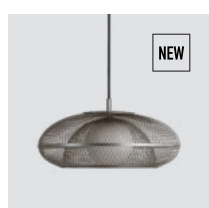

Steel		Brass	
medium	2148	medium	2196
large	2149	large	2197