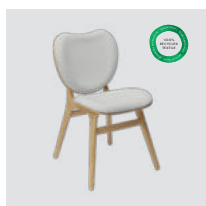

Sterling

oak 5589C740-03
dark oak 5789C740-03
black oak 5131C740-03
walnut 5895C740-03