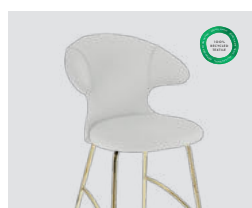

Sterling

w/ brass 590-03C5912-1
w/ chrome 590-03C5912-2
w/ black 590-03C5912-3