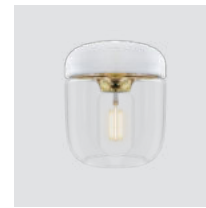

White / polished brass

2105