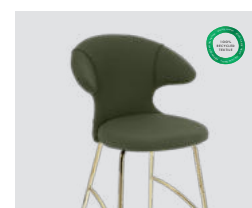

Racing green

w/ brass 590-05C5913-1
w/ chrome 590-05C5913-2
w/ black 590-05C5913-3