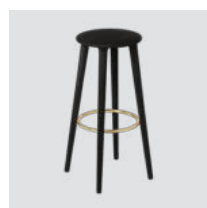

Black oak
bar stool 5120
counter stool 5119