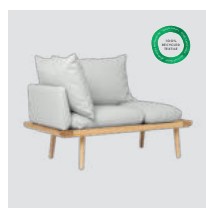

Find inspiration on page 66

Variant		EUR	DKK	GBP	SEK	NOK	USD
Lounge Around 1.5-seater sofa		1.649	11.999	N/A	16.499	16.999	1.999

**Sugar brown**  
 oak 5562C723-01  
 dark oak 5762C723-01

**White sands**  
 oak 5562C723-02  
 dark oak 5762C723-02