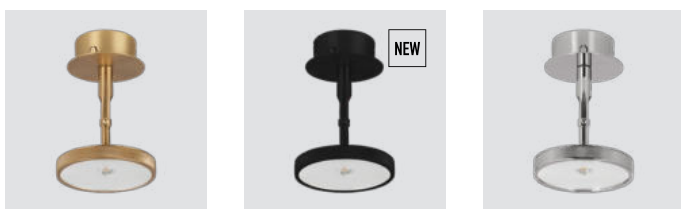

Asteria Spot recessed or surface mounted lamp

Designed by: Søren Ravn Christensen
Materials: Aluminium and steel
Specifications: Recessed or surface mounted lamp for indoor use only, 3 interchangeable lenses incl.; Transparent with and without yellow tint and opal diffuser. 6W COB LED spot and driver built-in, dimmable with external dimmer, 30000 lighting hours, 3000 k, 500 lm, CRI 91
Dimensions: ø: 12 cm h: 14.1 / 17.8 cm
Warranty: 10-year warranty against manufacturer defects
Markings: CE, UKCA, WEEE (for indoor use) and IP2X

Find inspiration on page 79

Variant	EUR	DKK	GBP	SEK	NOK	USD
Asteria Spot	189	1.399	169	2.099	2.199	249