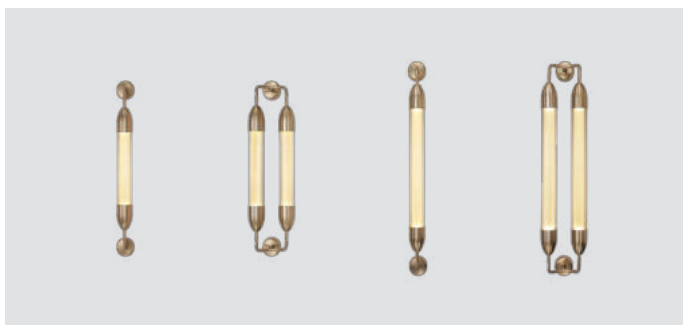

Lemon Squeeze wall lamp

Designed by: Søren Ravn Christensen
Materials: Steel, glass and PMMA
Specifications: Surface mounted lamp for indoor use only, light source max 15W LED 2x GU10 (not included)
Dimensions: Short single l: 77 cm w: 8 cm d: 15.2 cm
Short double l: 77 cm w: 18.5 d: 16.2 cm
Long single l: 94 cm w: 8 cm d: 15.2 cm
Long double l: 94 cm w: 18.5 d: 16.2 cm
Warranty: 10-year warranty against manufacturer defects
Markings: CE, UKCA, WEEE (for indoor use) and IP2X

Find inspiration on pages 100-101

Variant	EUR	DKK	GBP	SEK	NOK	USD
Lemon Squeeze short single	249	1.849	219	2.799	2.999	309
Lemon Squeeze short double	369	2.699	319	4.199	4.399	449
Lemon Squeeze long single	269	1.999	229	2.999	3.149	339
Lemon Squeeze long double	399	2.999	339	4.599	4.799	499

Brass		Polished steel	
short single	2620	short single	2623
short double	2621	short double	2624
long single	2200	long single	2527
long double	2201	long double	2528