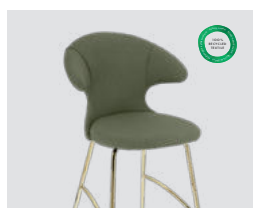

Morning meadows

w/ brass 590-12C5912-1
w/ chrome 590-12C5912-2
w/ black 590-12C5912-3