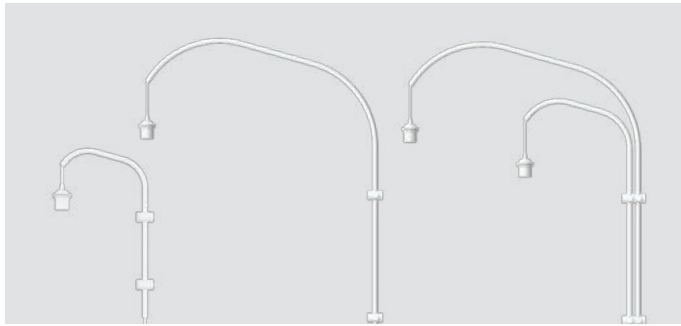

Willow wall lamp

Designed by: Søren Ravn Christensen
Materials: Aluminium and steel
Specifications: Wall lamp for indoor use only, 1.3 m textile cord incl., light source max 15W LED E27 (not included)
Dimensions: Willow mini h: 50.1 cm d: 29.8 cm
Willow single h: 123 cm d: 77.7 cm
Willow double h: 123 cm d: 40 / 77.7 cm
Markings: CE, UKCA, WEEE (for indoor use), IP2X and UL certified

Scan the QR code to see recommended lampshades

Variant	EUR	DKK	GBP	SEK	NOK	USD
Willow mini	79	549	69	899	899	149
Willow single	119	849	109	1.299	1.299	169
Willow double	149	1.099	129	1.699	1.699	199

White

mini	4150
single	4110
double	4130

Black

mini	4151
single	4111