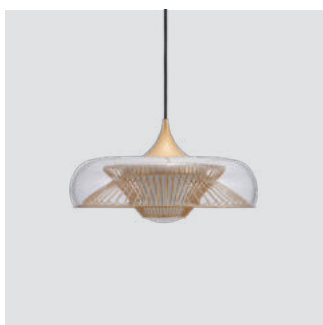

Chimes pendant lamp

Designed by: Asger Risborg Jakobsen
Material: Oak
Specifications: Pendant lamp for indoor use only, 3 m black cord incl., 2W LED panel built-in, non-dimmable, 50000 lighting hours, 3000 k, 120 lm, CRI 80
Dimensions: Chimes single ø: 3.4 cm h: 22 cm
Chimes cluster 3 ø: 3.4 cm h: 22 cm
Chimes tall ø: 3.4 cm h: 44 cm
Warranty: 10-year warranty against manufacturer defects
Markings: CE, UKCA, WEEE (for indoor use), IP2X and cETLus certified

Variant	EUR	DKK	GBP	SEK	NOK	USD
Chimes single	89	649	79	999	1.049	99
Chimes cluster 3	249	1.849	219	2.799	2.899	269
Chimes tall	169	1.249	149	1.899	1.999	219

Oak

single	2165
cluster 3	2230
tall	2233

Dark oak

single	2167
cluster 3	2231
tall	2234

Black oak

cluster 3	2232
tall	2235

Chordis pendant lampshade

Designed by: Jonas Søndergaard
Materials: Glass and steel
Specifications: Pendant lamp, light source max 15W LED E27 / E26 (not included)
The lampshade is only compatible with the UMAGE Cord Set Pro ø: 37.7 cm h: 20 cm
Dimensions:

Find inspiration on page 16

Variant	EUR	DKK	GBP	SEK	NOK	USD
Chordis	499	3.699	449	5.699	5.999	599