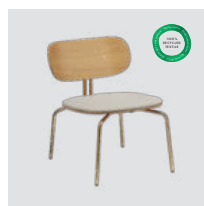

White sands

w/ brass 5917-1C730-02
w/ black 5917-3C730-02