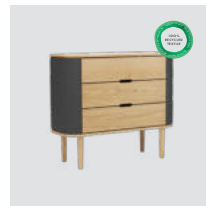

Shadow

oak 5624C735-04
dark oak 5776C736-04
black oak 5126C734-04