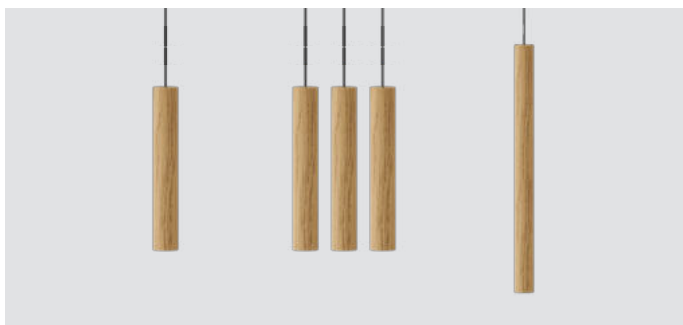

Chimes pendant lamp

Designed by: Asger Risborg Jakobsen
Material: Oak
Specifications: Pendant lamp for indoor use only, 3 m black cord incl., 2W LED panel built-in, non-dimmable, 50000 lighting hours, 3000 k, 120 lm, CRI 80
Dimensions: Chimes single ø: 3.4 cm h: 22 cm
Chimes cluster 3 ø: 3.4 cm h: 22 cm
Chimes tall ø: 3.4 cm h: 44 cm
Warranty: 10-year warranty against manufacturer defects
Markings: CE, UKCA, WEEE (for indoor use), IP2X and cETLus certified

Variant	EUR	DKK	GBP	SEK	NOK	USD
Chimes single	89	649	79	999	1.049	99
Chimes cluster 3	249	1.849	219	2.799	2.899	269
Chimes tall	169	1.249	149	1.899	1.999	219

Oak

single	2165
cluster 3	2230
tall	2233

Dark oak

single	2167
cluster 3	2231
tall	2234

Black oak

cluster 3	2232
tall	2235