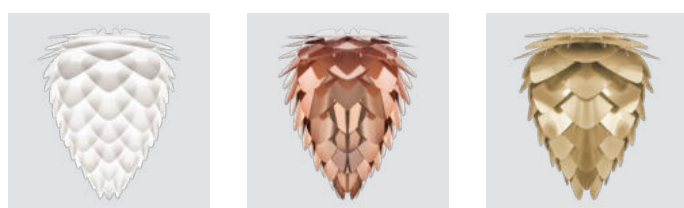

White		Copper		Brass	
medium	2017	medium	2032	medium	2095
mini	2019	mini	2033	mini	2096