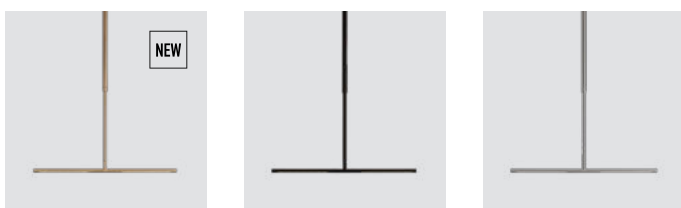

Brass		Black		Steel	
medium	2248	medium	2262	medium	2263
large	2600