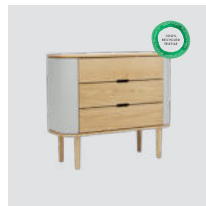

Sterling

oak 5624C735-03
dark oak 5776C736-03
black oak 5126C734-03