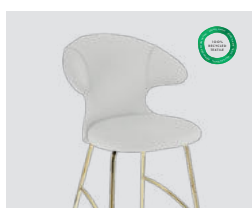

Sterling

w/ brass 590-03C5913-1
w/ chrome 590-03C5913-2
w/ black 590-03C5913-3