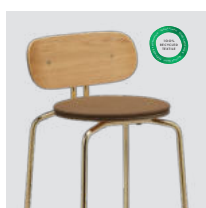

Sugar brown
w/ brass 5919-1C719-01
w/ black 5919-3C719-01