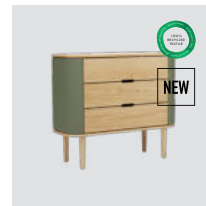

Morning meadows

oak 5624C735-12
dark oak 5776C736-12
black oak 5126C734-12