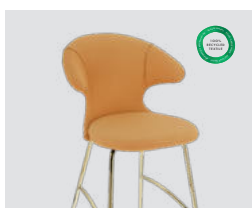

Tangerine

w/ brass 590-06C5913-1
w/ chrome 590-06C5913-2
w/ black 590-06C5913-3