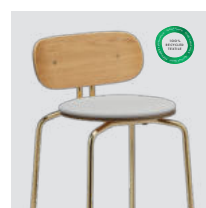

Sterling
w/ brass 5918-1C719-03
w/ black 5918-3C719-03