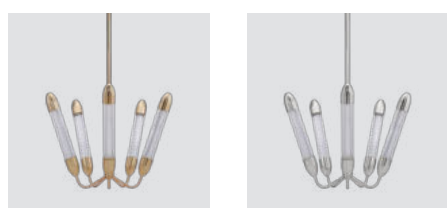

Brass	Polished steel
short 2622 long 2202	short 2625 long 2629