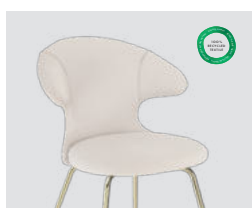

White sands

w/ brass 590-02C5901-1
w/ chrome 590-02C5901-2
w/ black 590-02C5901-3