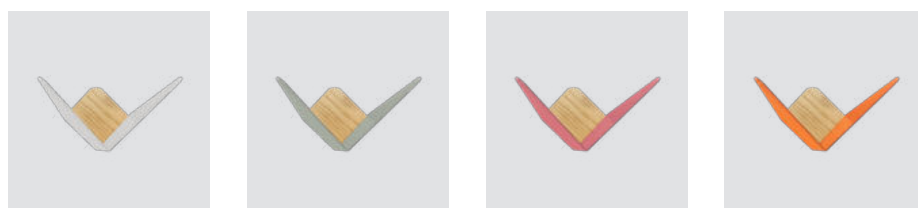

Nuance mist		Nuance olive		Nuance rose		Nuance orange	
mini	5266	mini	5267	mini	5268	mini	5269