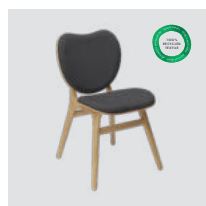

Shadow

oak 5589C740-04
dark oak 5789C740-04
black oak 5131C740-04
walnut 5895C740-04