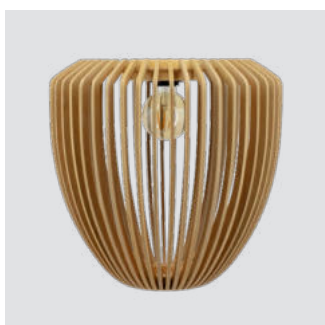

Find inspiration on page 108

Variant	EUR	DKK	GBP	SEK	NOK	USD
Clava Dine Wood	529	3.999	479	5.999	5.999	599

oak

2343

dark oak

2344

black oak

2362