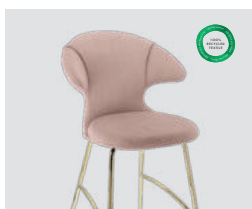

Stone rose

w/ brass 590-16C5912-1
w/ chrome 590-16C5912-2
w/ black 590-16C5912-3