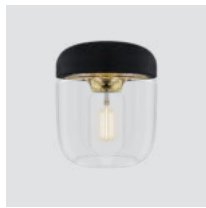

Black / polished brass

2082