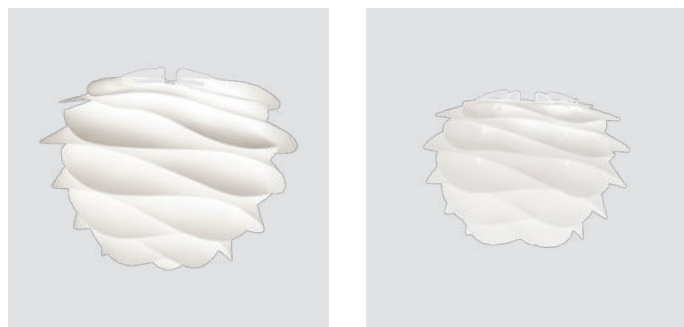

Carmina lampshade

Designed by: Søren Ravn Christensen & Anders Klem
Material: Polypropylene
Specifications: Pendant, floor and table lamp, light source max 15W LED E27 / E26 (not included)
Dimensions: Carmina medium ø: 48 cm h: 36 cm
Carmina mini ø: 32 cm h: 22 cm

Variant	EUR	DKK	GBP	SEK	NOK	USD
Carmina medium	109	799	99	1.099	1.099	119
Carmina mini	75	549	65	849	849	85