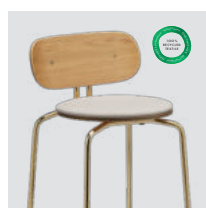

White sands
w/ brass 5918-1C719-02
w/ black 5918-3C719-02