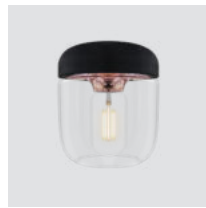

Variant		EUR	DKK	GBP	SEK	NOK	USD
Acorn	Black / white	99	699	89	1.049	1.099	169
	Smoked steel / amber brass	109	799	99	1.199	1.249	169

**Black / polished steel**

2081

**Black / polished brass**

2082

**Black / polished copper**