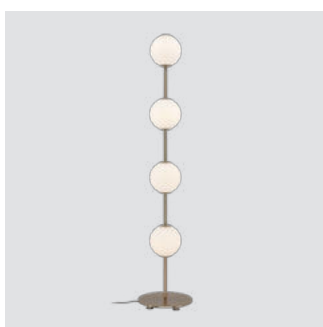

Audrey pendant lamp

Designed by: Søren Ravn Christensen
Materials: Steel, aluminium, PC, ABS and glass
Specifications: Pendant lamp for indoor use only, 2.7 m black cord incl.
Audrey 1: 11W LED panel built-in, dimmable with external dimmer, 50000 lighting hours, 2700 k, 470 lm, CRI 91
Audrey 2: 18W LED panel built-in, dimmable with external dimmer, 50000 lighting hours, 2700 k, 960 lm, CRI 91
Audrey 3: 23W LED panel built-in, dimmable with external dimmer, 50000 lighting hours, 2700 k, 1290 lm, CRI 91
Audrey 4: 28W LED panel built-in, dimmable with external dimmer, 50000 lighting hours, 2700 k, 1600 lm, CRI 91

Dimensions: Audrey 1: ø: 12 cm h: 22.5 cm
Audrey 2: ø: 12 cm h: 49 cm
Audrey 3: ø: 12 cm h: 76.5 cm
Audrey 4: ø: 12 cm h: 103 cm

Warranty: 10-year warranty against manufacturer defects
Markings: CE, UKCA, WEEE (for indoor use) and IP2X
Find inspiration on pages 14 and 93

Variant	EUR	DKK	GBP	SEK	NOK	USD
Audrey 1	219	1.649	199	2.499	2.599	269
Audrey 2	329	2.399	309	3.699	3.799	409
Audrey 3	439	3.199	419	4.899	5.099	549
Audrey 4	549	3.999	529	6.099	6.399	689

Brass		Steel	
Audrey 1	2669	Audrey 1	2665
Audrey 2	2670	Audrey 2	2666
Audrey 3	2671	Audrey 3	2667
Audrey 4	2672	Audrey 4	2668

Audrey floor lamp

Designed by: Søren Ravn Christensen
Materials: Steel, aluminium, PC, ABS and glass
Specifications: Floor lamp for indoor use only, 2.1 m black cord incl., 29W LED panel built-in, dimmable (built-in), 50000 lighting hours, 2700 k, 1300 lm, CRI 91
Dimensions: ø: 15 / 30 cm h: 128 cm
Warranty: 10-year warranty against manufacturer defects
Markings: CE, UKCA, WEEE (for indoor use) and IP2X

Find inspiration on page 90

Variant	EUR	DKK	GBP	SEK	NOK	USD
Audrey floor lamp	499	3.699	449	5.699	5.499	599

brass	2257	steel	2611