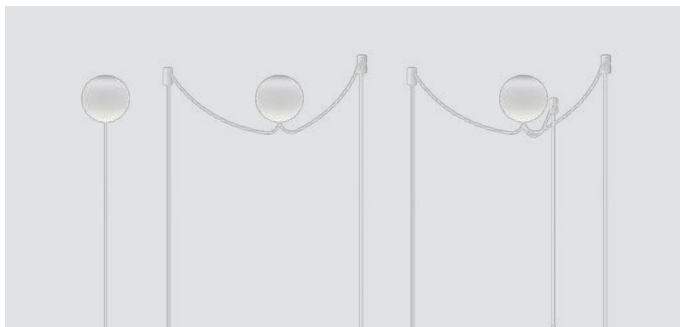

Cannonball canopy

Designed by: Søren Ravn Christensen
Material: Silicone
Specifications: Canopy, 2.5 m textile cord incl., light source max 15W LED E27 (not included)
Dimensions: Cannonball single ø: 12 cm
Cannonball cluster 2 ø: 12 cm
Cannonball cluster 3 ø: 12 cm
Markings: CE, UKCA, WEEE (for indoor use) and IP2X

Find inspiration on page 62

Scan the QR code to see recommended lampshades

Variant	EUR	DKK	GBP	SEK	NOK	USD
Cannonball single	43	319	39	499	499	49
Cannonball cluster 2	74	549	64	849	849	89
Cannonball cluster 3	109	799	99	1.099	1.099	119

single	4031	single	4032
cluster 2	4089	cluster 2	4091
cluster 3	4090	cluster 3	4092