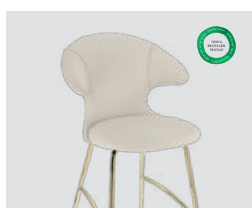

White sands

w/ brass 590-02C5913-1
w/ chrome 590-02C5913-2
w/ black 590-02C5913-3