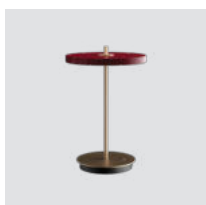

polished brass 2498

polished steel 2499

**Pearl white**  
 w/ brass base 2500  
 w/ black base 2541

**Black**  
 w/ brass base 2504

**Anthracite grey**  
 w/ brass base 2501

**Forest green**  
 w/ brass base 2502