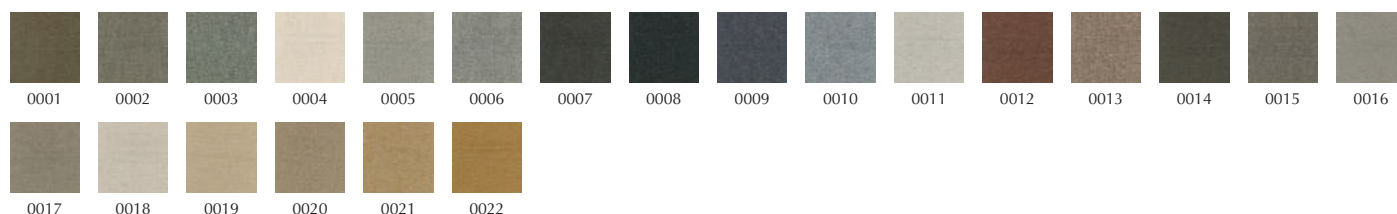

Moss | Fabric from Kvadrat

The second design by Vincent van Duysen and Anna Vilhelmine Ebbesen is the distinctive upholstery fabric Moss. The mixture of twisted yarn and chenille gives the fabric surface a textured structure with an appearance of movement, and also creates a soft handle which adds a special dimension to the furniture it covers. The twenty-two colourways are either one- or two-tone combinations inspired by Vincent van Duysen's own home and range from cool cement and soft blue to oily green, curry yellow and the shades of natural wood.

Name: Moss
Designer: Sahco
Type: Upholstery
Pattern: Solid
Composition: 52% cotton, 22% viscose, 14% polyacrylic, 6% linen
3% polyester, 3% nylon
Weight: 1,030 g/lin.m

Width: 138 cm
Durability: 50.000 Martindale
Pilling: 4-5
Lightfastness: 5-7
Manufactured in: Belgium
Price: Upon request
Delivery time: Within 6 weeks