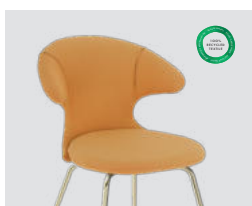

Tangerine

w/ brass 590-06C5901-1
w/ chrome 590-06C5901-2
w/ black 590-06C5901-3