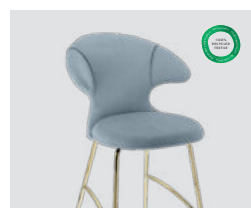

Bright skies

w/ brass 590-14C5912-1
w/ chrome 590-14C5912-2
w/ black 590-14C5912-3