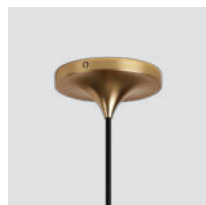

Scan the QR code to see recommended lampshades

Variant	EUR	DKK	GBP	SEK	NOK	USD
Cord Set Pro	74	549	64	849	899	99

white

4177

black

4178

brass

4179