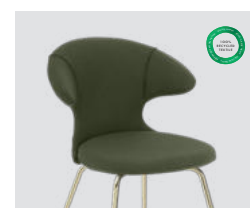

Racing green

w/ brass 590-05C5901-1
w/ chrome 590-05C5901-2
w/ black 590-05C5901-3