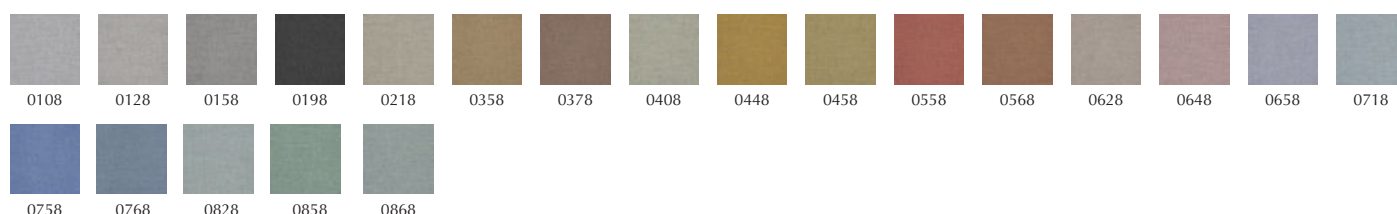

Re-wool | Fabric from Kvadrat

Crafted using 45% recycled wool, Re-wool is a rich upholstery fabric with a sustainable profile. The fabric is partly made by reusing scraps from Kvadrat's yarn spinners in the UK. It is designed by Margrethe Odgaard. 'The idea was to create a both honest and environmentally friendly – fabric with a poetic feel by recycling leftover material from Kvadrat's own production', explains Margrethe Odgaard. Reminiscent of colourful stitchings on a darker background, Re-wool features exceptional depth of colour, creating a dynamic play on the fabric's surface when applied to furniture.

Name: Re-wool
Designer: Margrethe Odgaard
Type: Upholstery
Pattern: Solid
Composition: 45% new wool (worsted), 45% recycled wool, 10% nylon
Weight: 540 g/lin.m
Width: 140 cm

Durability: 50.000 Martindale
Pilling: 4
Lightfastness: 5-7
Sustainability: Complies with EU ecolabel "The Flower"
Manufactured in: United Kingdom
Price: Upon request
Delivery time: Within 6 weeks