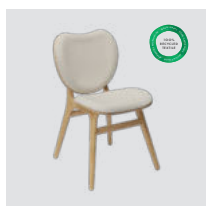

White sands

oak 5589C740-02
dark oak 5789C740-02
black oak 5131C740-02
walnut 5895C740-02