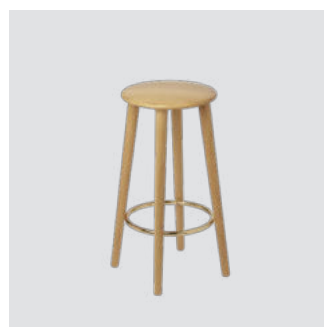

### The Socialite stool

**Designed by:** Thor Høy  
**Materials:** Solid oak, aluminium (brass anodised)  
**Dimensions:** The Socialite bar stool ø: 47 cm h: 77.5 cm  
 The Socialite counter stool ø: 47 cm h: 67.5 cm  
**Tests:** EN 16139 Furniture – Seating (Level 1)  
 ANSI/BIFMA X5.4 – Public and Lounge Seating