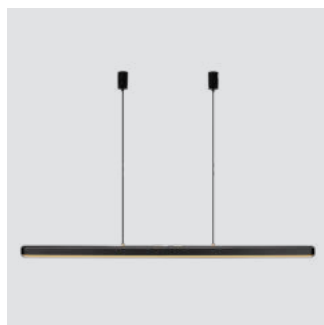

Hazel Branch pendant lamp

Designed by: Jacob Rudbeck
Materials: Aluminium, PS and steel
Specifications: Pendant lamp for indoor use only, 3 m textile cord incl.
Hazel Branch 100: 24W LED panel built-in, dimmable (built-in), 25000 lighting hours, CRI 93

Kelvin step 1: 2700 k Lumen step 1: 1150 lm
Kelvin step 2: 3000 k Lumen step 1: 900 lm
Kelvin step 3: 4000 k Lumen step 1: 550 lm
Kelvin step 4: 6000 k Lumen step 1: 300 lm

Hazel Branch 150: 40W LED panel built-in, dimmable (built-in), 50000 lighting hours, CRI 92

Kelvin step 1: 2700 k Lumen step 1: 1750 lm
Kelvin step 2: 3000 k Lumen step 1: 1400 lm
Kelvin step 3: 4000 k Lumen step 1: 850 lm
Kelvin step 4: 6000 k Lumen step 1: 450 lm

Dimensions: Hazel Branch 100 h: 7.2 cm w: 100 cm d: 5.4 cm

Hazel Branch 150 h: 7.2 cm w: 150 cm d: 5.4 cm

Warranty: 10-year warranty against manufacturer defects

Markings: CE, UKCA, WEEE (for indoor use) and IP2X

Variant	EUR	DKK	GBP	SEK	NOK	USD
Hazel Branch 100	439	3.299	389	4.999	5.199	549
Hazel Branch 150	879	6.599	749	9.999	10.499	1.099

Hazel Branch 100 2448
Hazel Branch 150 2455

Hazel Branch 100 2451
Hazel Branch 150 2457

Hazel Branch 100 2454
Hazel Branch 150 2456

Hazel Branch 100 2452
Hazel Branch 150 2458

Jazz lampshade

Designed by: Magnus Nero & Ingemar Jönsson
Material: Oak 3D veneer
Specifications: Pendant, floor and table lamp, light source max 15W LED E27 / E26 (not included)
Dimensions: ø: 65 cm h: 24 cm

Variant	EUR	DKK	GBP	SEK	NOK	USD
Jazz	439	3.299	379	4.999	5.199	549