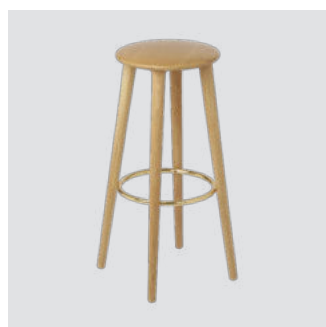

### The Socialite stool

**Designed by:** Thor Høy  
**Materials:** Solid oak, aluminium (brass anodised)  
**Dimensions:** The Socialite bar stool ø: 47 cm h: 77.5 cm  
 The Socialite counter stool ø: 47 cm h: 67.5 cm  
**Tests:** EN 16139 Furniture – Seating (Level 1)  
 ANSI/BIFMA X5.4 – Public and Lounge Seating