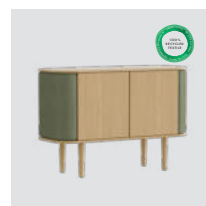

Morning meadows

oak 5622C710-12
dark oak 5774C711-12
black oak 5106C709-12