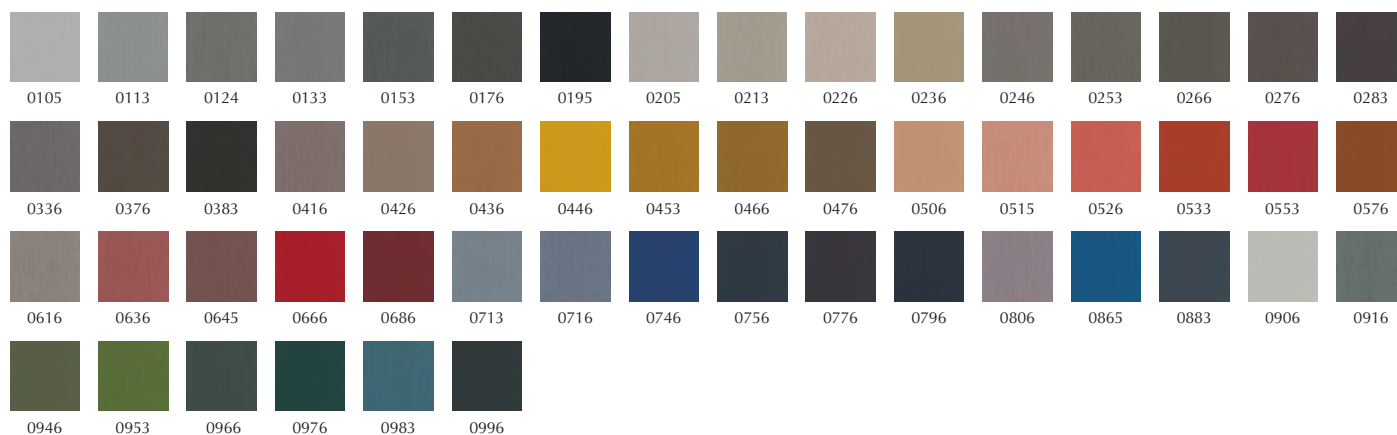

Steelcut Trio 3 | Fabric from Kvadrat

Steelcut Trio is a hardwearing woollen upholstery textile with the same construction as Steelcut. Originally designed by Frans Dijkmeijer, it comes in updated colourways crafted by Giulio Ridolfo. The three-dimensional surface of Steelcut Trio resembles small pyramids or steel points. Despite the complexity of the textile's innovative weave, it has a simple, precise expression. Steelcut Trio is yarn-dyed and made from 3 differently coloured yarns.

Name: Steelcut Trio 3
Designer: Frans Dijkmeijer & Giulio Ridolfo
Type: Upholstery
Pattern: Solid
Composition: 90% new wool, worsted 10% nylon
Weight: 770 g/lin.m
Width: 140 cm

Durability: 100.000 Martindale
Pilling: 4
Lightfastness: 6-7
Sustainability: EU Ecolabel, Greenguard Gold, HPD, EPD
Manufactured in: United Kingdom
Price: Upon request
Delivery time: Within 6 weeks