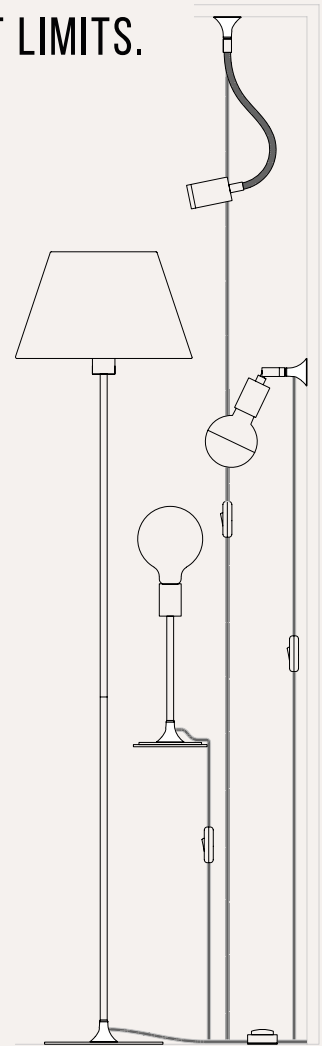

The magnetic connector that changes your lighting design.

MAG-Y is the heart of Creative Cables' new modular series. A metal element with a magnetic core, designed to be combined with extensions and cables, offering total freedom in customising any lighting system.

MAG-Y

MAG-Y

The minimalist design of the MAG-Y recalls the silhouette of a 'Y', but its real magic is in how it works. Thanks to its internal magnet, lamps can be placed on any metal surface or mounted on the wall using a special metal washer, offering complete freedom in lighting design.

THE FREEDOM TO DESIGN WITHOUT LIMITS.

Assemble, attach, and illuminate— with a simple gesture, light shifts and adapts to your needs. Thanks to its internal magnet, it easily connects to bases, extensions, and cables, ensuring stability and limitless creative possibilities.

MAG-Y MAGNETIC SUPPORT KIT

A basic component to create any lamp of the same name, MAG-Y owes its name to the magnetic heart with its distinctive Y shape. Designed to go with most of Crative Cables' extensions and cables, this holder is a simple starting point that allows you to compose the table, floor or wall lamp that best suits your environment.