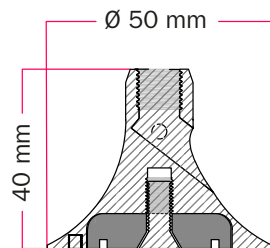

MAG-Y MAGNETIC SUPPORT KIT

A basic component to create any lamp of the same name, MAG-Y owes its name to the magnetic heart with its distinctive Y shape. Designed to go with most of Crative Cables' extensions and cables, this holder is a simple starting point that allows you to compose the table, floor or wall lamp that best suits your environment.

MAG-Y, magnetic support kit

Material: **Metal** CE
Thread: **M10x1** UK
Max cable diameter: **20 mm** CA

Finish	Code
● Matt White	MAGSUPPORTVBO
● Matt Black	MAGSUPPORTVN
● Brushed Titanium	MAGSUPPORTTIS
● Brushed Bronze	MAGSUPPORTOTS
● Brushed Copper	MAGSUPPORTRAS