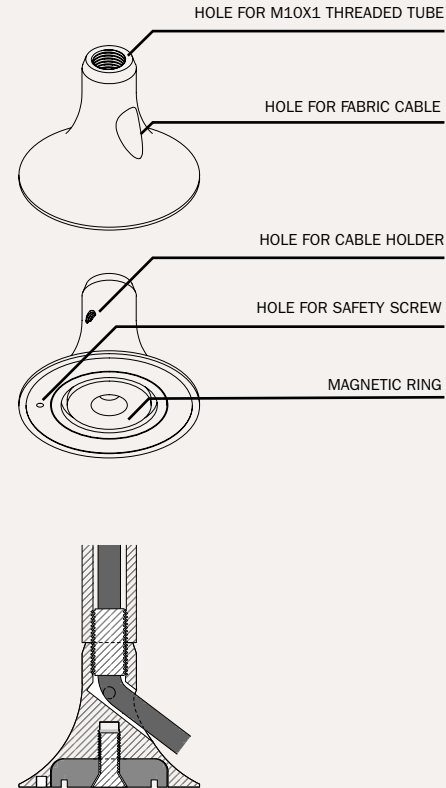

The magnetic connector that changes your lighting design.

MAG-Y is the heart of Creative Cables' new modular series. A metal element with a magnetic core, designed to be combined with extensions and cables, offering total freedom in customising any lighting system.

MAG-Y

MAG-Y

The minimalist design of the MAG-Y recalls the silhouette of a 'Y', but its real magic is in how it works. Thanks to its internal magnet, lamps can be placed on any metal surface or mounted on the wall using a special metal washer, offering complete freedom in lighting design.

THE FREEDOM TO DESIGN WITHOUT LIMITS.

Assemble, attach, and illuminate— with a simple gesture, light shifts and adapts to your needs. Thanks to its internal magnet, it easily connects to bases, extensions, and cables, ensuring stability and limitless creative possibilities.

MAG-Y MAGNETIC SUPPORT KIT

A basic component to create any lamp of the same name, MAG-Y owes its name to the magnetic heart with its distinctive Y shape. Designed to go with most of Crative Cables' extensions and cables, this holder is a simple starting point that allows you to compose the table, floor or wall lamp that best suits your environment.