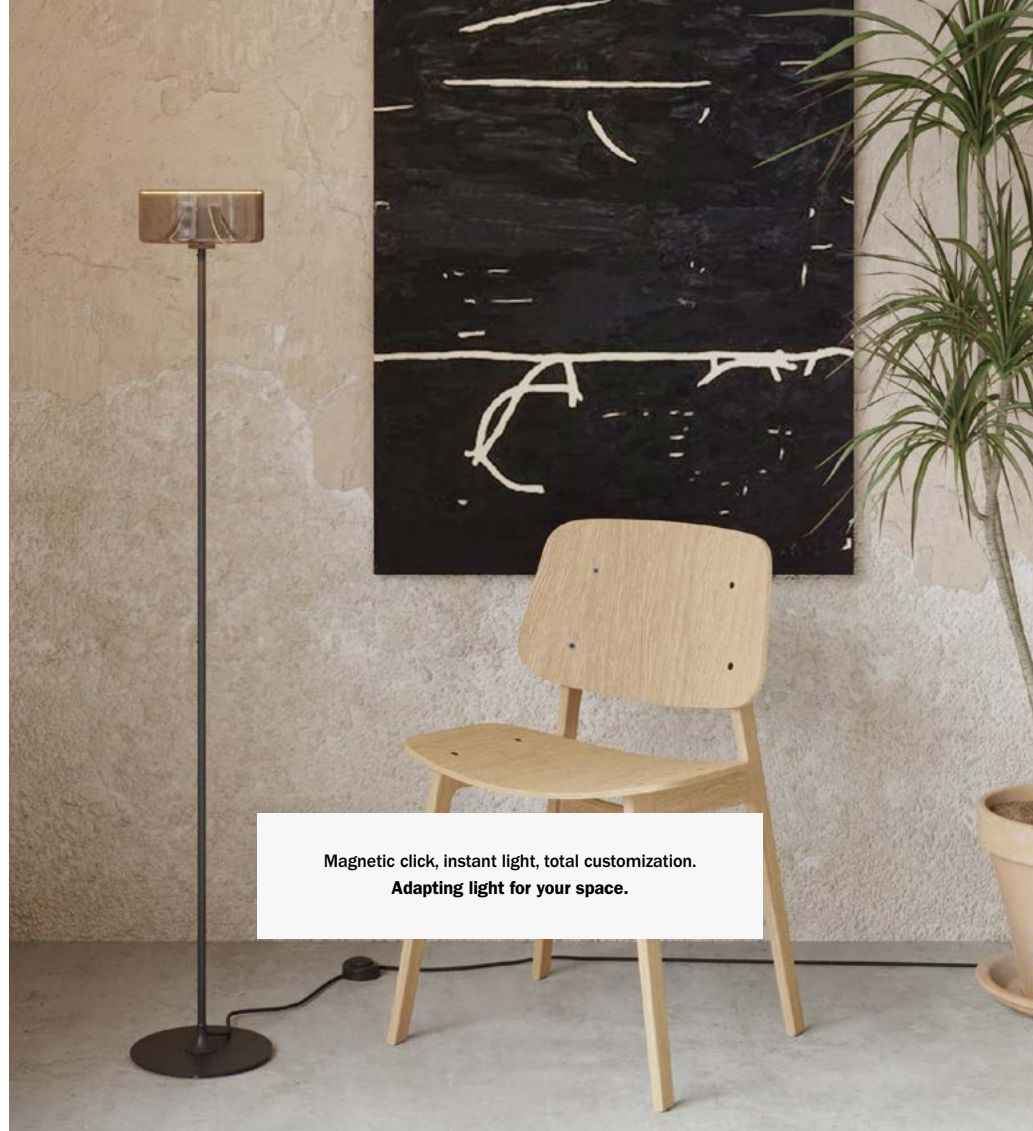

MAG-Y WALL DISK

The MAG-Y metal wall disc is the Creative Cables accessory that allows you to attach the magnetic kit from the same series to any non-ferrous surface.

Metal wall disc MAG-Y

Material: **Metal**

Thickness: **0.3 mm**

Diameter: **50 mm**

Scratch-resistant protective pad

CE
UK
CA

Finish

Code

☒ Matt White

BASEPARETEVBO

Magnetic click, instant light, total customization.
Adapting light for your space.