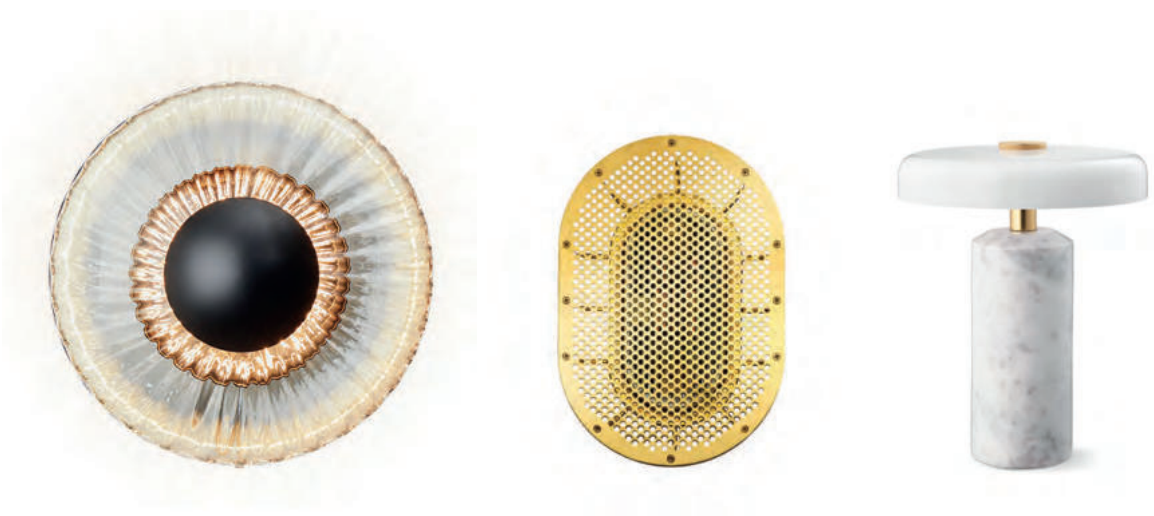

OUTDOOR LIGHTING

STEP OUTSIDE

Bring style and light to your exterior spaces with our selection of outdoor lamps. Your outdoor spaces deserve the same attention and aesthetic as your living room or kitchen.

Night Rider delivers a bold and powerful glow. It adds character to your outdoor wall while standing up to the elements with its IP54 rating. Available in polished brass, raw brass, and black.

For a softer, sculptural effect, the New Wave Optic Wall lamp features clear glass with a black base and is IP65-rated for outdoor use.

Our portable Trip lamp is perfect for flexible illumination, and with its IP44 rating, it lets you bring light outdoors wherever you need it.