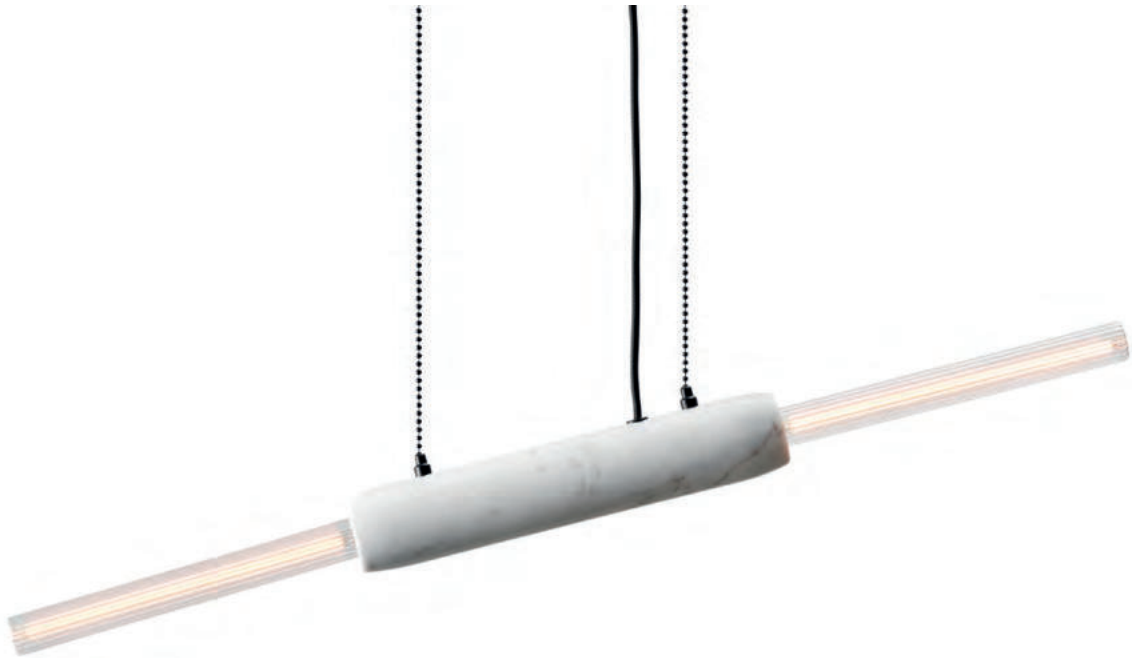

LIMBO

BALANCING LIGHT

Limbo is a modern and artistic pendant designed with a wish to play with illumination.

The lamp design challenges traditional light design as well as gravity as Limbo is made of marble stone. We call it Limbo as this lamp has no fixed direction.

It can be set in all directions – up, down, vertical or horizontal. The hand cut marble base is accompanied by two special made lightsabers that create the artistic appearance of Limbo. The lamp will balance beautifully over the dining table, in the kitchen, or the hall.

Limbo is available in carrara marble with black base or emperador marble with gold base.