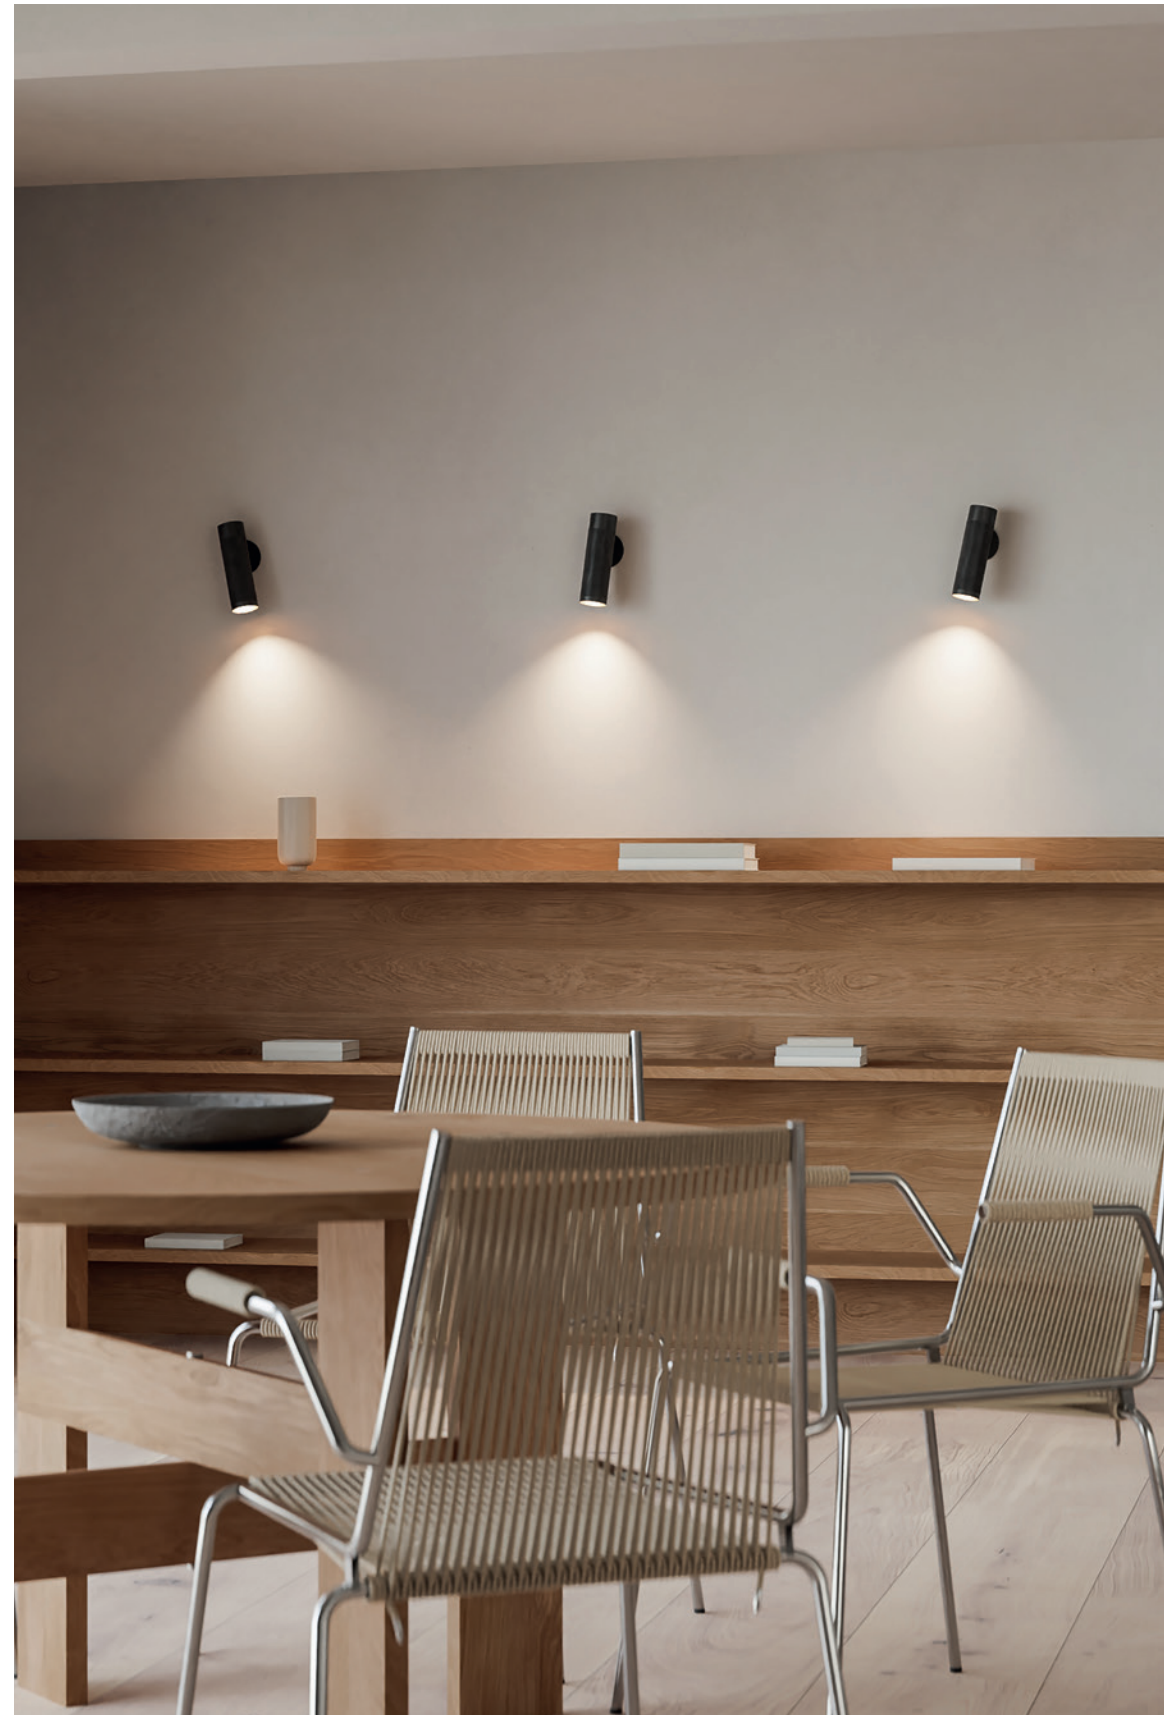

NOEL CHAIR

As the initial chair in the Noel Series, Noel is designed by Kasper Thorup as a contemporary seating solution that brings lasting value—in materials, design, and for the spaces it inhabits. With a minimalist yet bold expression, it balances modern clarity with classic character, establishing itself as a new design staple.

Available with or without armrests, and with a choice of brushed stainless steel or black powder-coated steel tube bases, each chair is paired with linen or wool flag halyard upholstery in natural hues.