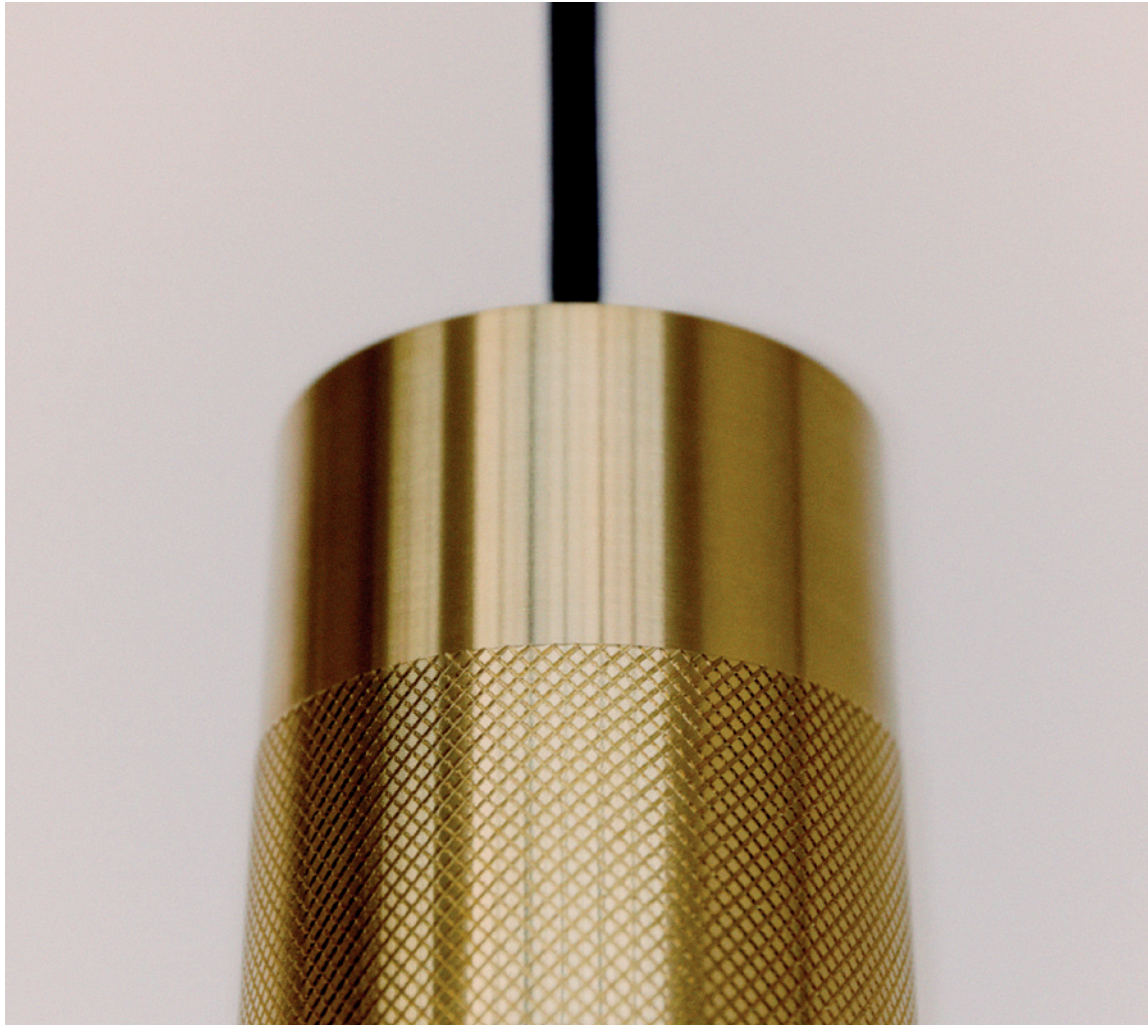

PENDANT LAMPS

The Patrone Pendant Lamps feature a sleek cylindrical design that exudes refined simplicity. Available in three sizes and a selection of elegant finishes, they bring a touch of quiet luxury to any space. Crafted from solid brass, they seamlessly blend minimal design with maximum sophistication to create a stylish, functional atmosphere.